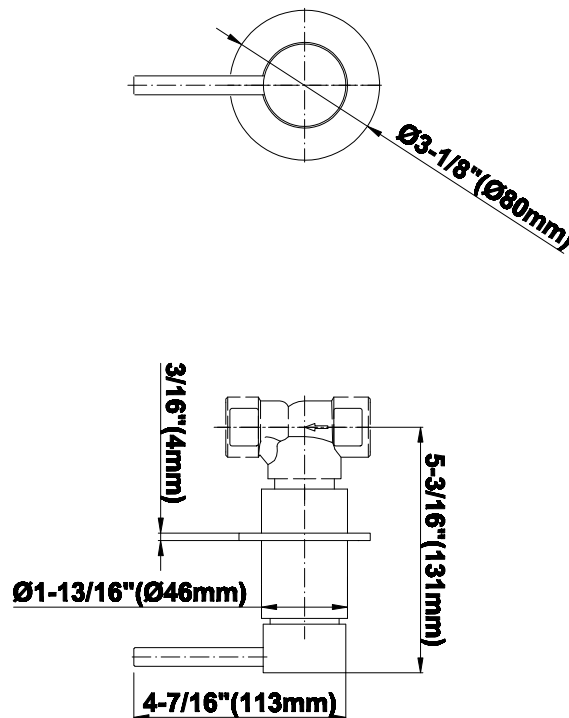

Warranty

- Limited lifetime warranty

For complete warranty information go to: www.graff-faucets.com/en/info/faqs