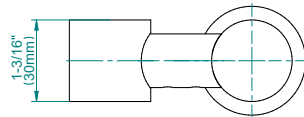

* Special order finish- call for availability

The measurements shown are for reference only. Products and specifications shown are subject to change without notice. Revised 10/2019

www.graff-designs.com | phone: 800-954-4723