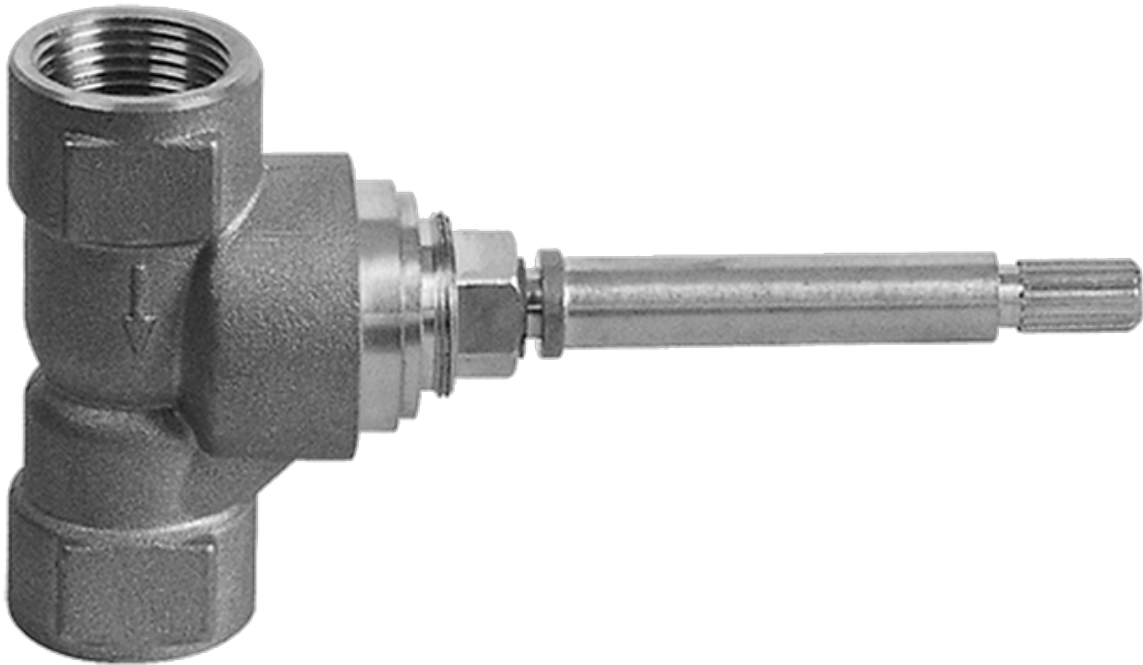

SHOWER
Full Round Thermostatic Shower
System
GK1.123A-LM37S

GRAFF®

Information

- 3/4" thermostatic valve and trim
- G-8225 dual-function showerhead, with rainfall & cascade settings, features 100 no-clog, easy-clean spray nozzles
- Swivel body sprays (3 pieces)
- Handshower set w/wall bracket
- Stop/volume control valves and trim (4 pieces)
- 3/4" thermostatic rough valve flow rate ~18 gpm @ 60 psi
- Flow Rates: rainfall ≤ 2.0 max gpm, cascade ≤ 2.0 max gpm, handshower ≤ 1.5 max gpm

Finishes

Polished
Chrome

SHOWER
M.E./M.E. 25 SOLID Plate
w/Handle
G-8036-LM37S-T

GRAFF[®]

Information

- Single metal handle
- Decorative trim plate
- Use with G-8000 or G-8005 thermostatic rough valve
- To complete package, you must order rough valve
- ADA

Finishes

Polished
Chrome

G-8036-LM37S

SHOWER
Rough
G-8075

GRAFF®

Information

- 3/4" universal inlets/outlets with female threads
- Supplied with protective plastic cover

Finishes

Polished
Chrome

SHOWER
M.E./M.E. 25 SOLID Plate
w/Handle
G-8093-LM37S-T

GRAFF®

Information

- Single metal handle
- Decorative trim plate
- Use with G-8070 or G-8075 thermostatic stop/volume control rough valve
- To complete package, you must order rough valve
- ADA