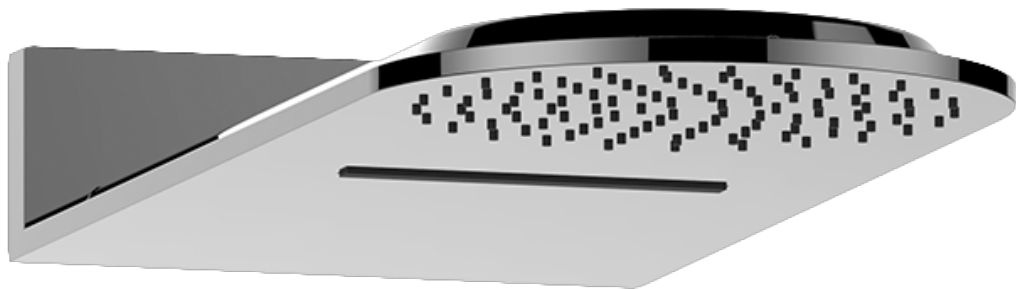

For complete warranty information go to: www.graff-faucets.com/en/info/faqs

SHOWER
Aqua-Sense Dual Function Water
Feature
G-8225

GRAFF®

Information

- Stainless Steel
- Wall-mounted installation
- Rainfall and cascade functions
- Functions may be used separately or simultaneously
- Rainfall flow rate ≤ 1.8 max gpm
- Cascade flow rate ≤ 1.8 max gpm
- 100 no-clog, easy-clean rubber water nozzles
- CALGreen