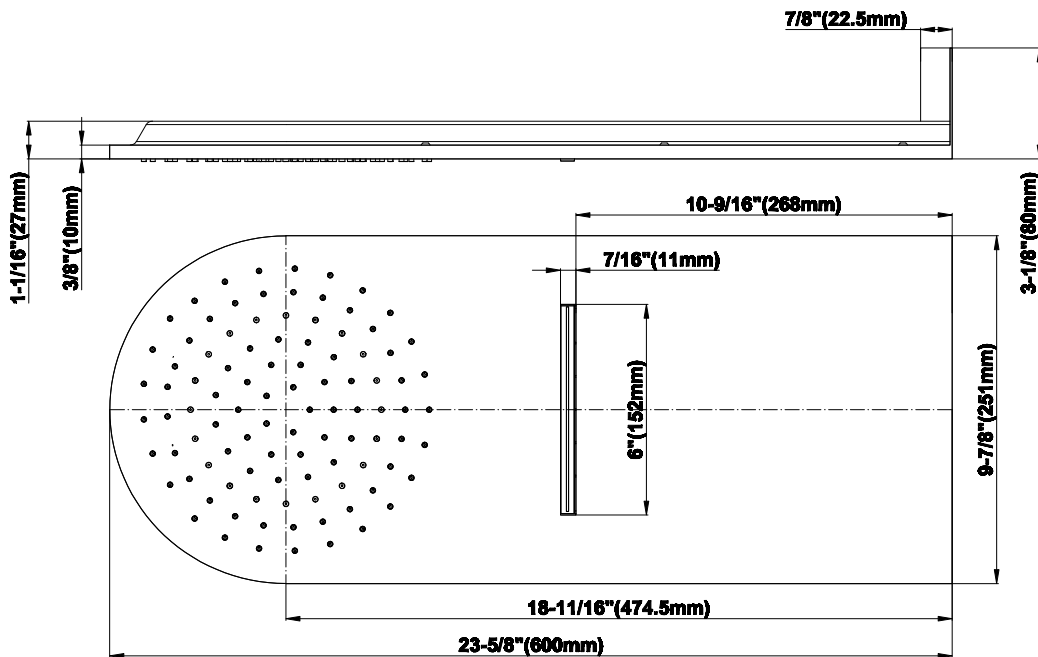

G-8225

Aqua-Sense Collection
Dual-Function Water Feature

GRAFF®

Product Features

- Stainless steel
- Wall-mounted installation
- Rainfall and cascade functions
- Functions may be used separately or simultaneously
- Rainfall flow rate ≤ 1.8 max gpm
- Cascade flow rate ≤ 1.8 max gpm
- 100 no-clog, easy-clean rubber water nozzles

Available Finishes

- Stainless Polished
  G-8225-SP
- Stainless Brushed
  G-8225-SB

Warranty

- Limited lifetime warranty

For complete warranty information go to
<https://www.graff-faucets.com/en/info/faqs>

Code Compliance

- CALGreen

The measurements shown are for reference only. Products and specifications shown are subject to change without notice. Revised 4/2019
www.graff-designs.com | phone: 800-954-4723