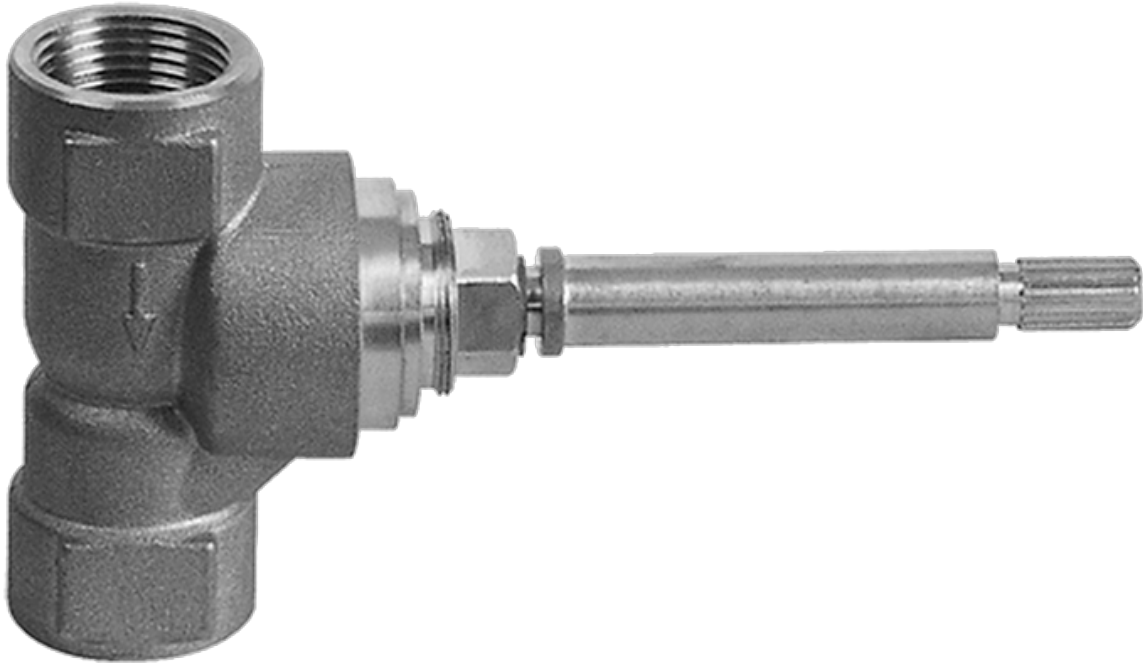

## Information

- 3/4" thermostatic valve and trim
- G-8201 dual-function showerhead, with rainfall & cascade settings, features 134 no clog, easy-clean spray nozzles
- Single LED light with 6 color variations
- Swivel body sprays (3 pieces)
- Handshower set w/wall bracket
- Stop/volume control valves and trim (4 pieces)
- 3/4" thermostatic rough valve flow rate ~18 gpm @ 60 psi
- Flow Rates: rainfall  $\leq 2.0$  max gpm, cascade  $\leq 2.0$  max gpm, handshower  $\leq 1.5$  max gpm

## Finishes

Polished  
Chrome

SHOWER  
Immersion SOLID Trim Plate  
w/Handle  
**G-8041-LM40S-T**

---

**GRAFF**<sup>®</sup>

### Information

- Single metal handle
- Decorative trim plate
- Use with G-8000 or G-8005 thermostatic rough valve
- To complete package, you must order rough valve
- ADA

## Information

- 3/4" universal inlets/outlets with female threads
- Supplied with protective plastic cover