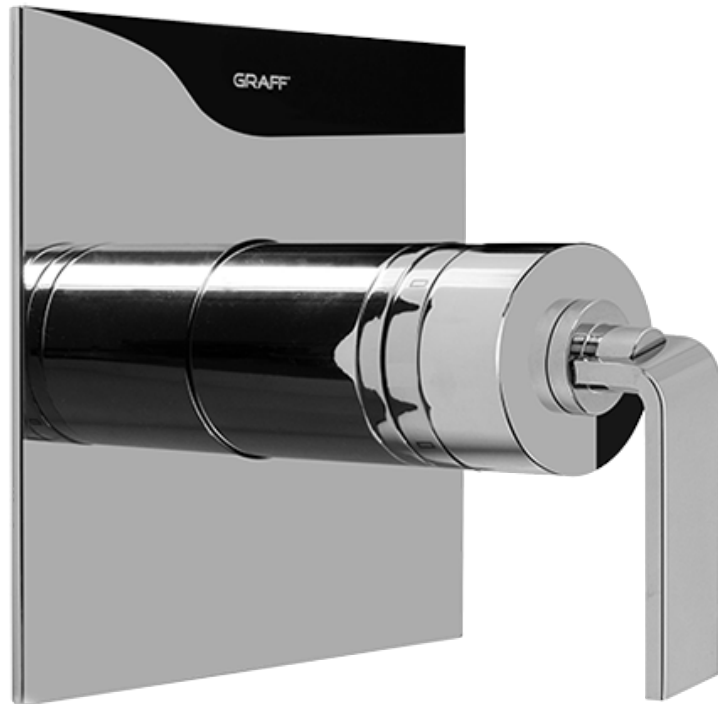

## Information

- 18.4 gpm @ 60 psi
- 3/4" universal inlets/outlets with female threads
- Built-in service stops
- Complete serviceability from front of all units
- Supplied with protective plastic cover
- Thermostatic valve uses a paraffin wax cartridge

## Finishes

Polished  
Chrome

SHOWER  
Immersion SOLID Trim Plate  
w/Handle  
**G-8041-LM40S-T**

---

**GRAFF**<sup>®</sup>

### Information

- Single metal handle
- Decorative trim plate
- Use with G-8000 or G-8005 thermostatic rough valve
- To complete package, you must order rough valve
- ADA