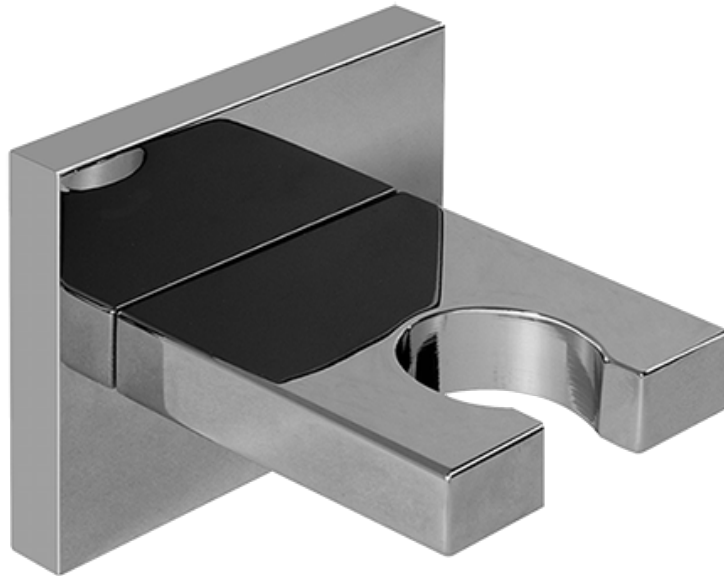

## Finishes

Polished  
Chrome

SHOWER  
Qubic Tre SOLID Trim Plate  
w/Handle  
**G-8041-LM39S-T**

---

**GRAFF**<sup>®</sup>

\* Special order finish- call for availability

SHOWER  
Contemporary Square Wall  
Bracket for Handshower  
**G-8632**

---

**GRAFF**<sup>®</sup>