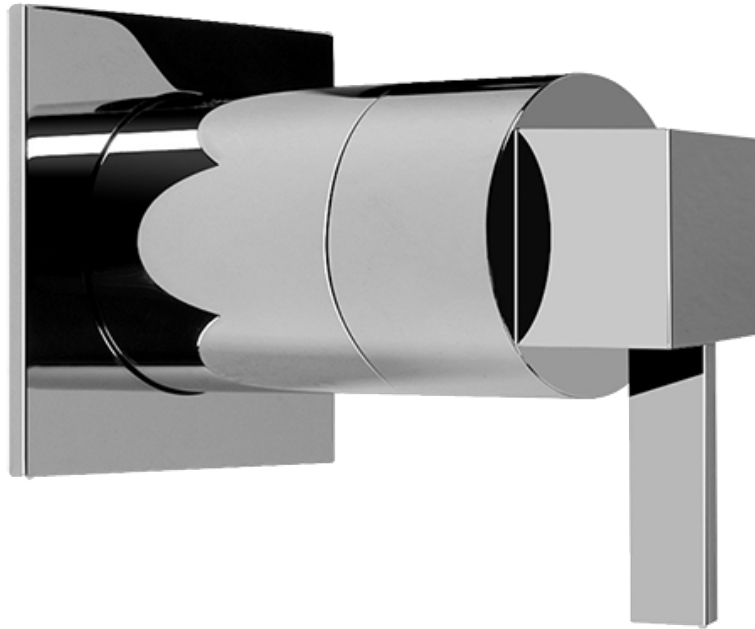

## Finishes

Polished  
Chrome

SHOWER  
Qubic Tre SOLID Trim Plate  
w/Handle  
**G-8041-LM39S-T**

---

**GRAFF**<sup>®</sup>

## Information

- 3/4" universal inlets/outlets with female threads
- Supplied with protective plastic cover

## Finishes

Polished  
Chrome

SHOWER  
Qubic Tre SOLID Trim Plate  
w/Handle  
**G-8095-LM39S-T**

---

**GRAFF®**

## Information

- Single metal handle
- Decorative trim plate
- Use with G-8070 or G-8075 thermostatic stop/volume control rough valve
- To complete package, you must order rough valve
- ADA