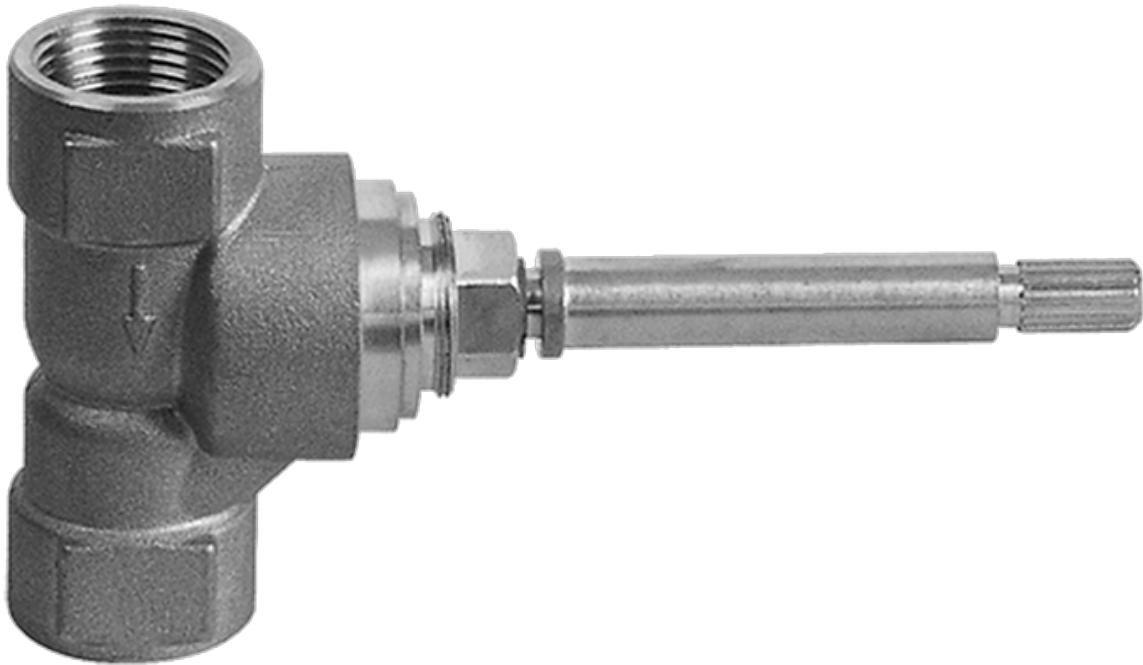

## Information

- 3/4" thermostatic valve and trim
- G-8201 dual-function showerhead, with rainfall & cascade settings, features 134 no clog, easy-clean spray nozzles
- Single LED light with 6 color variations
- Swivel body sprays (3 pieces)
- Handshower set w/wall bracket
- Stop/volume control valves and trim (4 pieces)
- 3/4" thermostatic rough valve flow rate ~18 gpm @ 60 psi
- Flow Rates: rainfall  $\leq 2.0$  max gpm, cascade  $\leq 2.0$  max gpm, handshower  $\leq 1.5$  max gpm

## Finishes

Polished  
Chrome

SHOWER  
Qubic Tre SOLID Trim Plate  
w/Handle  
**G-8041-LM39S-T**

---

**GRAFF**<sup>®</sup>

## Information

- Single metal handle
- Decorative trim plate
- Use with G-8000 or G-8005 thermostatic rough valve
- To complete package, you must order rough valve
- ADA

## Information

- 3/4" universal inlets/outlets with female threads
- Supplied with protective plastic cover