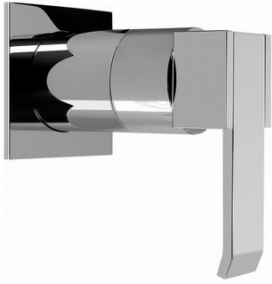

SHOWER
Full Square LED Thermostatic
Shower System
GH1.124A-LM38S

GRAFF®

Information

- 3/4" thermostatic valve and trim
- G-8201 dual-function showerhead, with rainfall & cascade settings, features 134 no clog, easy-clean spray nozzles
- Single LED light with 6 color variations
- Swivel body sprays (3 pieces)
- Handshower set w/wall bracket
- Stop/volume control valves and trim (4 pieces)
- 3/4" thermostatic rough valve flow rate ~18 gpm @ 60 psi
- Flow Rates: rainfall ≤ 2.0 max gpm, cascade ≤ 2.0 max gpm, handshower ≤ 1.5 max gpm

Finishes

Polished
Chrome

SHOWER
Qubic SOLID Trim Plate w/Handle
G-8041-LM38S-T

GRAFF[®]

Information

- Single metal handle
- Decorative trim plate
- Use with G-8000 or G-8005 thermostatic rough valve
- To complete package, you must order rough valve
- ADA

Polished
Chrome

SHOWER
Qubic SOLID Trim Plate w/Handle
G-8095-LM38S-T

GRAFF®

Information

- Single metal handle
- Decorative trim plate
- Use with G-8070 or G-8075 thermostatic stop/volume control rough valve
- To complete package, you must order rough valve
- ADA

Finishes

Polished
Chrome

G-8095-LM38S-T

Qubic Collection

Stop/Volume Control Valve Trim with Handle

Product Features

- Single metal handle and decorative trim plate
- Use with G-8070 or G-8075 thermostatic stop/volume control rough valve