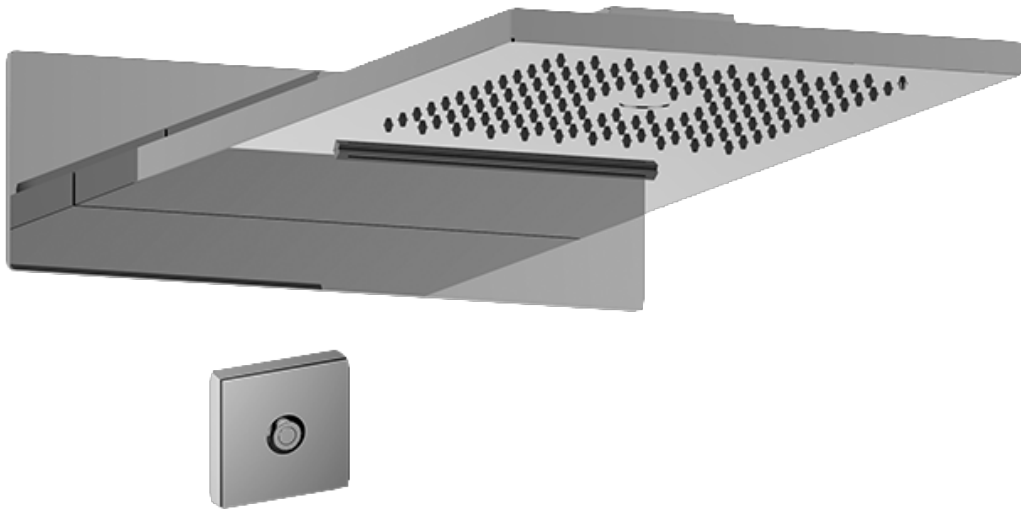

Finishes

Polished
Chrome

SHOWER
Qubic SOLID Trim Plate w/Handle
G-8041-LM38S-T

GRAFF[®]

Information

- Single metal handle
- Decorative trim plate
- Use with G-8000 or G-8005 thermostatic rough valve
- To complete package, you must order rough valve
- ADA

Polished
Chrome

SHOWER
Qubic SOLID Trim Plate w/Handle
G-8095-LM38S-T

GRAFF®

Information

- Single metal handle
- Decorative trim plate
- Use with G-8070 or G-8075 thermostatic stop/volume control rough valve
- To complete package, you must order rough valve
- ADA

www.graff-faucets.com | phone: 800-954-4723

SHOWER
Dual-Function Water Feature with
LED
G-8201

GRAFF®

Information

- Stainless Steel
- Rainfall and Cascade functions
- Functions may be used separately or simultaneously
- Single LED light with 6 color variations
- Rainfall flow rate ≤ 2.0 max gpm
- Cascade flow rate ≤ 2.0 max gpm
- 134 no-clog, easy-clean rubber water nozzles
- Includes wall-mount button for LED control box
- CALGreen

Finishes

Polished
Chrome

G-8201

Aqua-Sense Collection

Dual-Function Water Feature with LED

GRAFF[®]
CUTTING EDGE DESIGN

Product Features

- Stainless steel
- Wall-mounted installation
- Rainfall and cascade functions
- Functions may be used separately or simultaneously
- Single LED light with 6 color variations
- Rainfall flow rate ≤ 1.8 max gpm
- Cascade flow rate ≤ 1.8 max gpm
- 134 no-clog, easy-clean rubber water nozzles
- Includes wall-mount button for LED control box