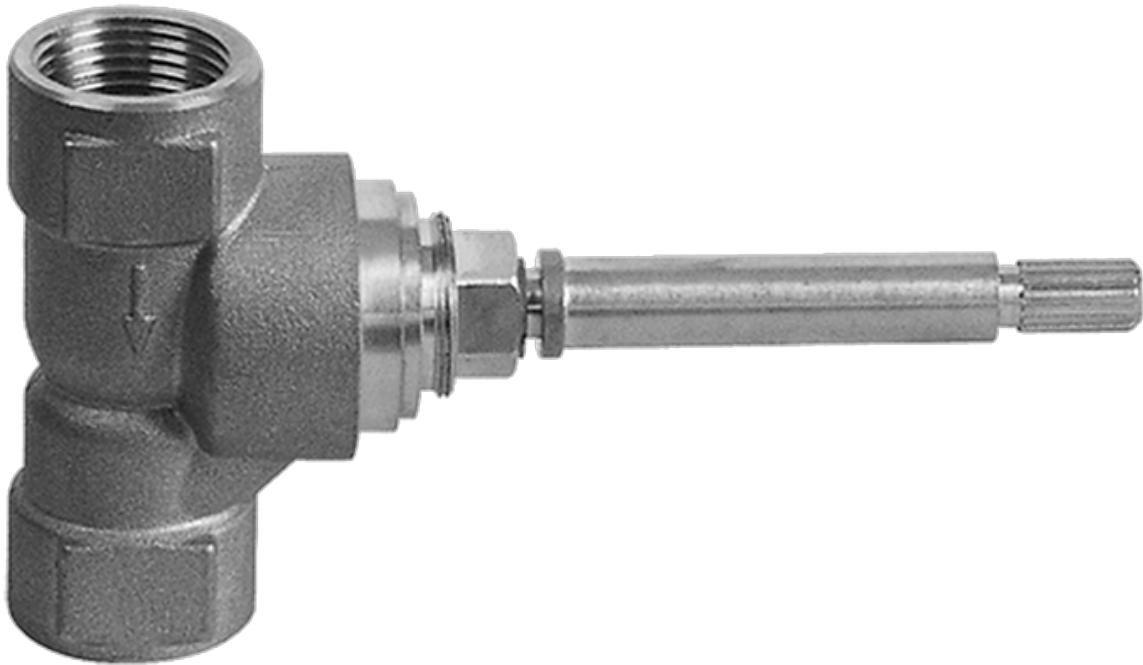

SHOWER
Full Square LED Thermostatic
Shower System
GH1.124A-LM38S

GRAFF®

Information

- 3/4" thermostatic valve and trim
- G-8201 dual-function showerhead, with rainfall & cascade settings, features 134 no clog, easy-clean spray nozzles
- Single LED light with 6 color variations
- Swivel body sprays (3 pieces)
- Handshower set w/wall bracket
- Stop/volume control valves and trim (4 pieces)
- 3/4" thermostatic rough valve flow rate ~18 gpm @ 60 psi
- Flow Rates: rainfall ≤ 2.0 max gpm, cascade ≤ 2.0 max gpm, handshower ≤ 1.5 max gpm

Finishes

Polished
Chrome

SHOWER
Qubic SOLID Trim Plate w/Handle
G-8041-LM38S-T

GRAFF[®]

Information

- Single metal handle
- Decorative trim plate
- Use with G-8000 or G-8005 thermostatic rough valve
- To complete package, you must order rough valve
- ADA

Finishes

Polished
Chrome

G-8041

SHOWER
Rough
G-8075

GRAFF®

Information

- 3/4" universal inlets/outlets with female threads
- Supplied with protective plastic cover

Finishes

Polished
Chrome

SHOWER
Qubic SOLID Trim Plate w/Handle
G-8095-LM38S-T

GRAFF®

Information

- Single metal handle
- Decorative trim plate
- Use with G-8070 or G-8075 thermostatic stop/volume control rough valve
- To complete package, you must order rough valve
- ADA