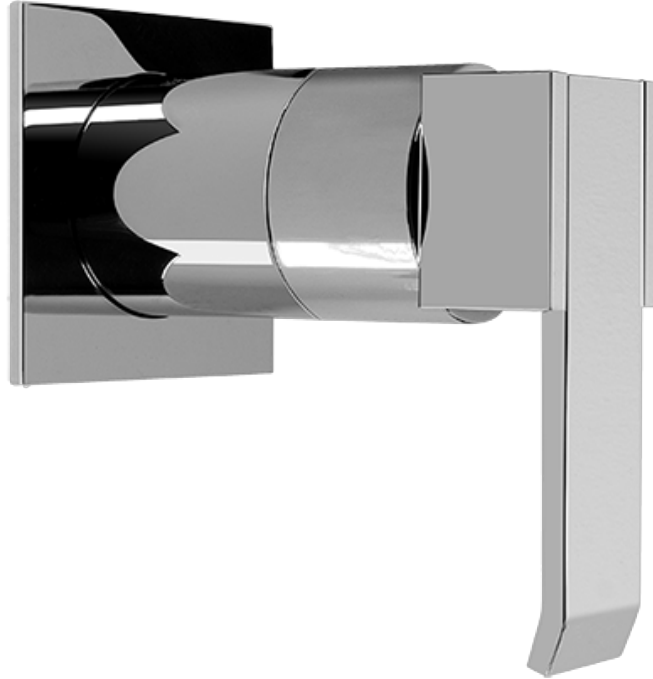

SHOWER
Full Square LED Thermostatic
Shower System
GH1.124A-LM38S

GRAFF®

Information

- 3/4" thermostatic valve and trim
- G-8201 dual-function showerhead, with rainfall & cascade settings, features 134 no clog, easy-clean spray nozzles
- Single LED light with 6 color variations
- Swivel body sprays (3 pieces)
- Handshower set w/wall bracket
- Stop/volume control valves and trim (4 pieces)
- 3/4" thermostatic rough valve flow rate ~18 gpm @ 60 psi
- Flow Rates: rainfall ≤ 2.0 max gpm, cascade ≤ 2.0 max gpm, handshower ≤ 1.5 max gpm

Finishes

Polished
Chrome

SHOWER
Qubic SOLID Trim Plate w/Handle
G-8041-LM38S-T

GRAFF[®]

Information

- Single metal handle
- Decorative trim plate
- Use with G-8000 or G-8005 thermostatic rough valve
- To complete package, you must order rough valve
- ADA

Polished
Chrome

SHOWER
Qubic SOLID Trim Plate w/Handle
G-8095-LM38S-T

GRAFF®

Information

- Single metal handle
- Decorative trim plate
- Use with G-8070 or G-8075 thermostatic stop/volume control rough valve
- To complete package, you must order rough valve
- ADA

Finishes

Polished
Chrome

G-8095-LM38S-T

Qubic Collection

Stop/Volume Control Valve Trim with Handle

Product Features

- Single metal handle and decorative trim plate
- Use with G-8070 or G-8075 thermostatic stop/volume control rough valve