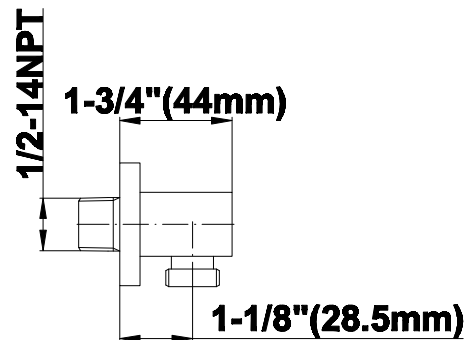

SHOWER
Contemporary Rectangle
Handshower
G-8654

GRAFF[®]

Information

- Smooth, all-metal handle
- Shower hose not included
- Handshower flow rate ≤ 1.5 max gpm
- Includes internal backflow preventer
- CALGreen