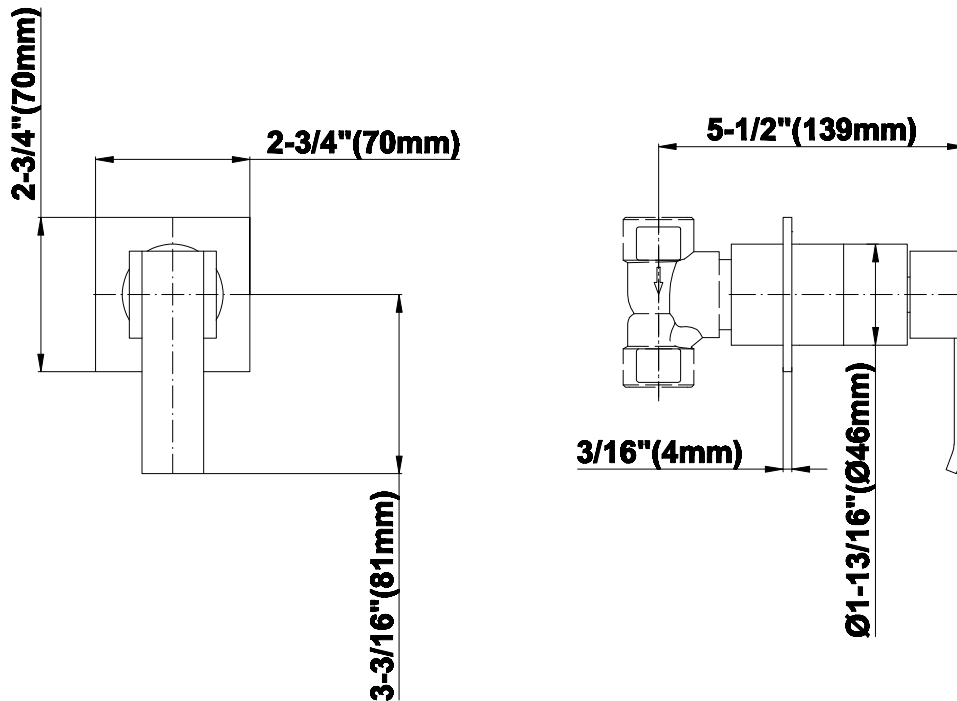

The measurements shown are for reference only. Products and specifications shown are subject to change without notice. Revised 09/2015.

www.graff-faucets.com | phone: 800-954-4723