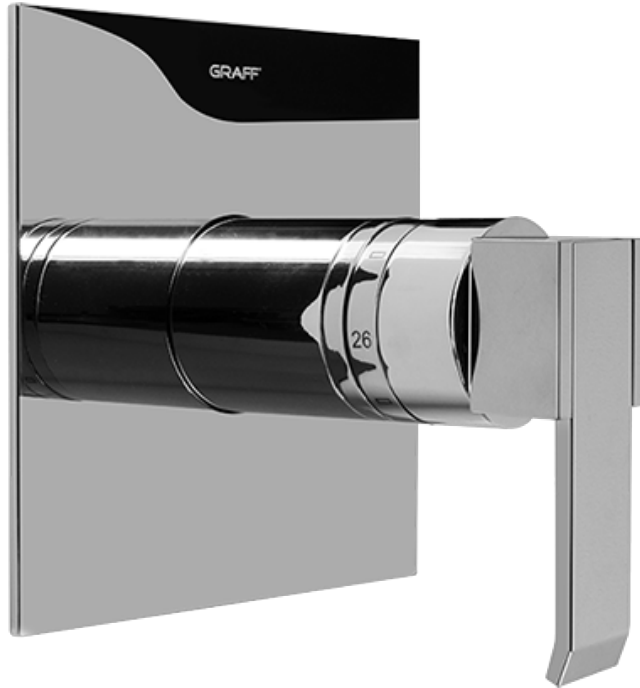

SHOWER
Full Square LED Thermostatic
Shower System
GH1.124A-LM38S

GRAFF®

Information

- 3/4" thermostatic valve and trim
- G-8201 dual-function showerhead, with rainfall & cascade settings, features 134 no clog, easy-clean spray nozzles
- Single LED light with 6 color variations
- Swivel body sprays (3 pieces)
- Handshower set w/wall bracket
- Stop/volume control valves and trim (4 pieces)
- 3/4" thermostatic rough valve flow rate ~18 gpm @ 60 psi
- Flow Rates: rainfall ≤ 2.0 max gpm, cascade ≤ 2.0 max gpm, handshower ≤ 1.5 max gpm

SHOWER
Rough
G-8005

GRAFF®

Information

- 18.4 gpm @ 60 psi
- 3/4" universal inlets/outlets with female threads
- Built-in service stops
- Complete serviceability from front of all units
- Supplied with protective plastic cover
- Thermostatic valve uses a paraffin wax cartridge

Finishes

Polished
Chrome

SHOWER
Qubic SOLID Trim Plate w/Handle
G-8041-LM38S-T

GRAFF[®]

Information

- Single metal handle
- Decorative trim plate
- Use with G-8000 or G-8005 thermostatic rough valve
- To complete package, you must order rough valve
- ADA

Polished
Chrome

SHOWER
Qubic SOLID Trim Plate w/Handle
G-8095-LM38S-T

GRAFF®

Information

- Single metal handle
- Decorative trim plate
- Use with G-8070 or G-8075 thermostatic stop/volume control rough valve
- To complete package, you must order rough valve
- ADA