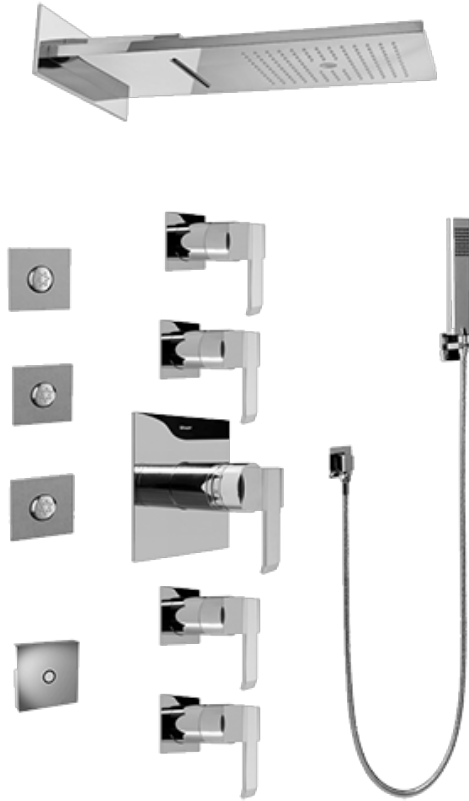

SHOWER
Full Square LED Thermostatic
Shower System
GH1.124A-LM38S

GRAFF®

Information

- 3/4" thermostatic valve and trim
- G-8201 dual-function showerhead, with rainfall & cascade settings, features 134 no clog, easy-clean spray nozzles
- Single LED light with 6 color variations
- Swivel body sprays (3 pieces)
- Handshower set w/wall bracket
- Stop/volume control valves and trim (4 pieces)
- 3/4" thermostatic rough valve flow rate ~18 gpm @ 60 psi
- Flow Rates: rainfall ≤ 2.0 max gpm, cascade ≤ 2.0 max gpm, handshower ≤ 1.5 max gpm

SHOWER
Rough
G-8005

GRAFF®

Information

- 18.4 gpm @ 60 psi
- 3/4" universal inlets/outlets with female threads
- Built-in service stops
- Complete serviceability from front of all units
- Supplied with protective plastic cover
- Thermostatic valve uses a paraffin wax cartridge

Finishes

Polished
Chrome

SHOWER
Qubic SOLID Trim Plate w/Handle
G-8041-LM38S-T

GRAFF[®]

Information

- Single metal handle
- Decorative trim plate
- Use with G-8000 or G-8005 thermostatic rough valve
- To complete package, you must order rough valve
- ADA

Polished
Chrome

SHOWER
Qubic SOLID Trim Plate w/Handle
G-8095-LM38S-T

GRAFF®

Information

- Single metal handle
- Decorative trim plate
- Use with G-8070 or G-8075 thermostatic stop/volume control rough valve
- To complete package, you must order rough valve
- ADA