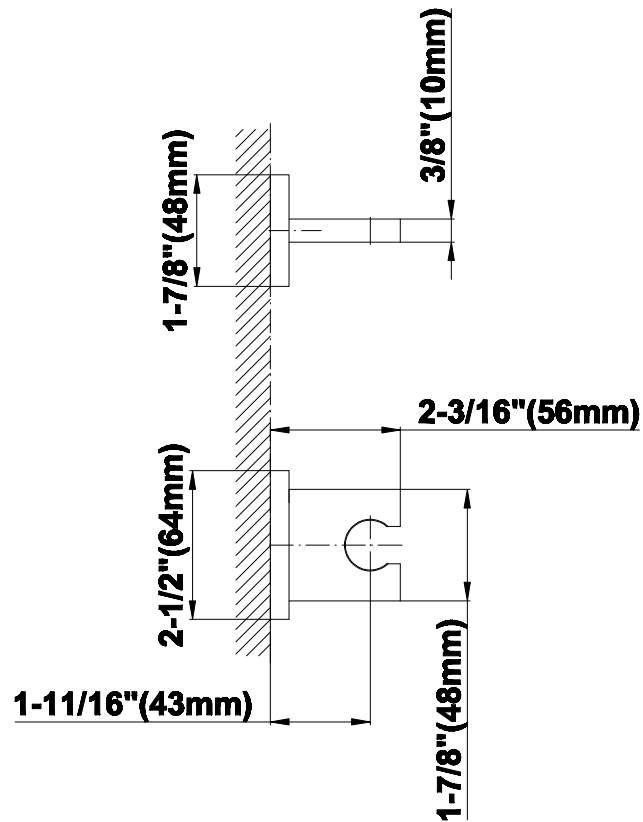

SHOWER
Full Square LED Thermostatic
Shower System
GH1.124A-LM38S

GRAFF®

Information

- 3/4" thermostatic valve and trim
- G-8201 dual-function showerhead, with rainfall & cascade settings, features 134 no clog, easy-clean spray nozzles
- Single LED light with 6 color variations
- Swivel body sprays (3 pieces)
- Handshower set w/wall bracket
- Stop/volume control valves and trim (4 pieces)
- 3/4" thermostatic rough valve flow rate ~18 gpm @ 60 psi
- Flow Rates: rainfall ≤ 2.0 max gpm, cascade ≤ 2.0 max gpm, handshower ≤ 1.5 max gpm

The measurements shown are for reference only. Products and specifications shown are subject to change without notice. Revised 02/2017.

www.graff-faucets.com | phone: 800-954-4723

SHOWER
Contemporary Square Wall Supply
Elbow
G-8633