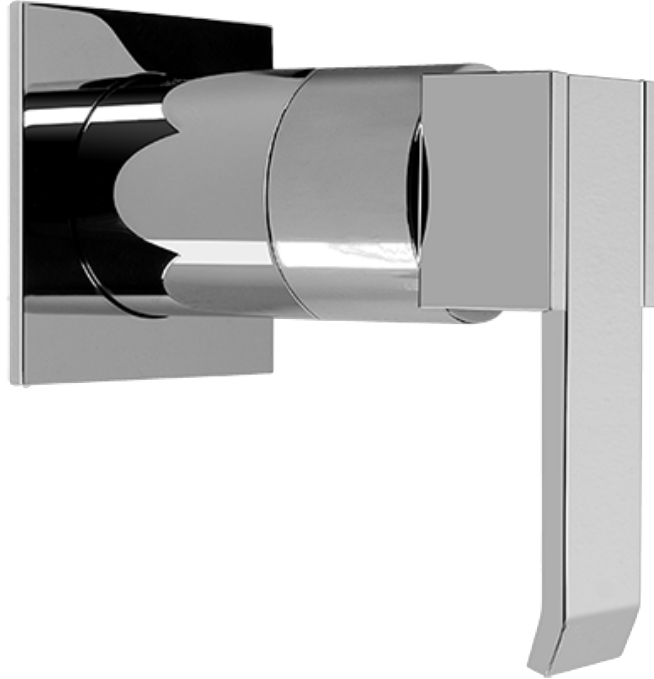

## Finishes

Polished  
Chrome

SHOWER  
Qubic SOLID Trim Plate w/Handle  
**G-8041-LM38S-T**

**GRAFF®**

## Information

- 3/4" universal inlets/outlets with female threads
- Supplied with protective plastic cover

## Finishes

Polished  
Chrome

SHOWER  
Qubic SOLID Trim Plate w/Handle  
**G-8095-LM38S-T**

---

**GRAFF®**

### Information

- Single metal handle
- Decorative trim plate
- Use with G-8070 or G-8075 thermostatic stop/volume control rough valve
- To complete package, you must order rough valve
- ADA