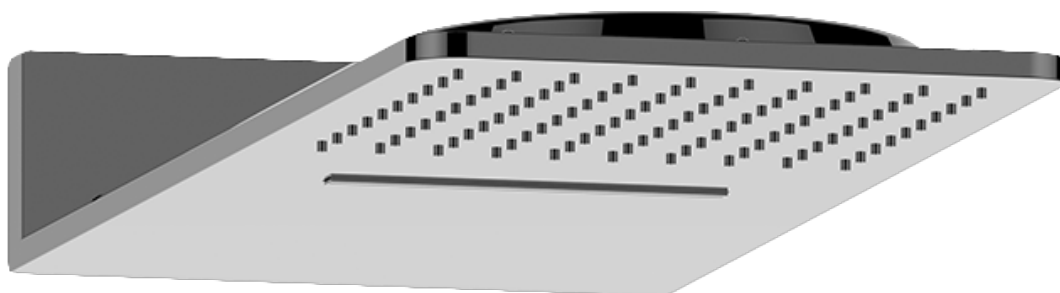

SHOWER
Aqua-Sense Dual Function Water
Feature
G-8226

GRAFF®

Information

- Stainless Steel
- Wall-mounted installation
- Rainfall and cascade functions
- Functions may be used separately or simultaneously
- Rainfall flow rate ≤ 1.8 max gpm
- Cascade flow rate ≤ 1.8 max gpm
- 100 no-clog, easy-clean rubber water nozzles
- CALGreen

Finishes