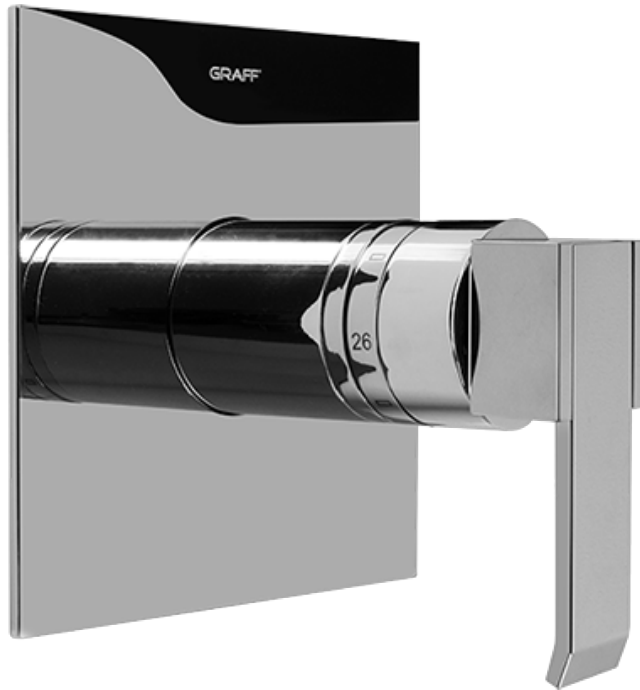

### Information

- 3/4" thermostatic valve and trim
- G-8226 dual-function showerhead, with rainfall & cascade settings, features 100 no-clog, easy-clean spray nozzles
- Swivel body sprays (3 pieces)
- Handshower set w/wall bracket
- Stop/volume control valves and trim (4 pieces)
- 3/4" thermostatic rough valve flow rate ~18 gpm @ 60 psi
- Flow Rates: rainfall  $\leq 2.0$  max gpm, cascade  $\leq 2.0$  max gpm, handshower  $\leq 1.5$  max gpm

## Information

- 18.4 gpm @ 60 psi
- 3/4" universal inlets/outlets with female threads
- Built-in service stops
- Complete serviceability from front of all units
- Supplied with protective plastic cover
- Thermostatic valve uses a paraffin wax cartridge

## Finishes

Polished  
Chrome

SHOWER  
Qubic SOLID Trim Plate w/Handle  
**G-8041-LM38S-T**

**GRAFF®**

### Information

- Single metal handle
- Decorative trim plate
- Use with G-8000 or G-8005 thermostatic rough valve
- To complete package, you must order rough valve
- ADA