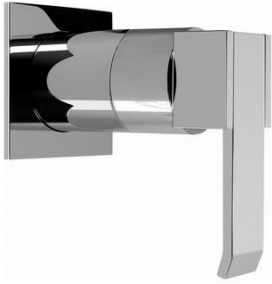

## Finishes

Polished  
Chrome

SHOWER  
Qubic SOLID Trim Plate w/Handle  
**G-8041-LM38S-T**

**GRAFF®**

## Finishes

Polished  
Chrome

SHOWER  
Qubic SOLID Trim Plate w/Handle  
**G-8095-LM38S-T**

---

**GRAFF®**

### Information

- Single metal handle
- Decorative trim plate
- Use with G-8070 or G-8075 thermostatic stop/volume control rough valve
- To complete package, you must order rough valve
- ADA

# G-8095-LM38S-T

Qubic Collection

Stop/Volume Control Valve Trim with Handle

**GRAFF**<sup>®</sup>  
CUTTING EDGE DESIGN