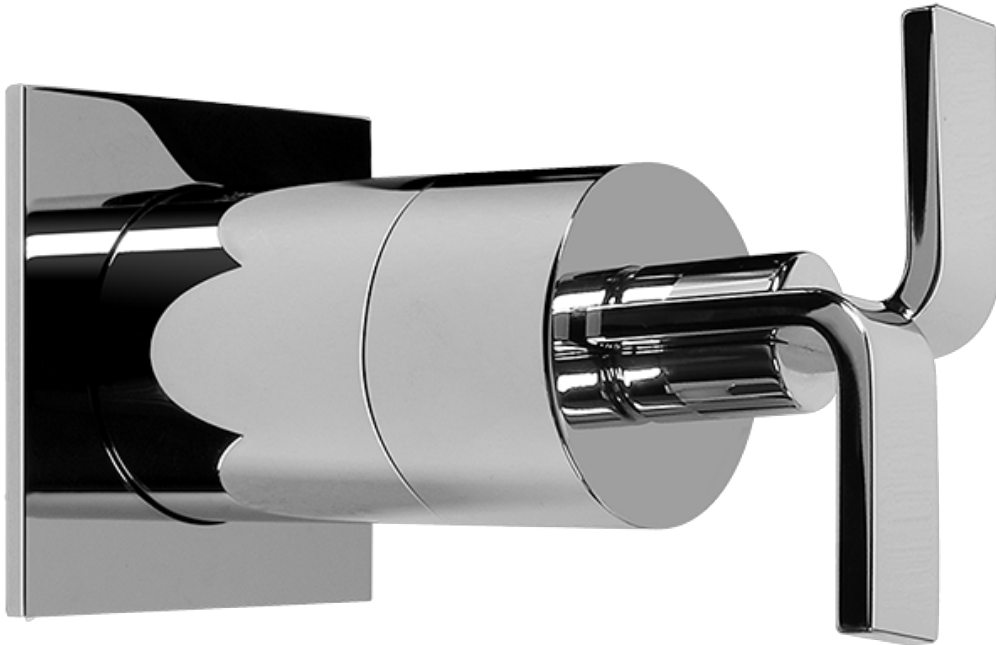

SHOWER
Full Square Thermostatic Shower
System
GH1.123A-C9S

GRAFF®

Information

- 3/4" thermostatic valve and trim
- G-8226 dual-function showerhead, with rainfall & cascade settings, features 100 no-clog, easy-clean spray nozzles
- Swivel body sprays (3 pieces)
- Handshower set w/wall bracket
- Stop/volume control valves and trim (4 pieces)
- 3/4" thermostatic rough valve flow rate ~18 gpm @ 60 psi
- Flow Rates: rainfall ≤ 2.0 max gpm, cascade ≤ 2.0 max gpm, handshower ≤ 1.5 max gpm

Finishes

Polished
Chrome

SHOWER
Immersion SOLID Trim Plate
w/Handle
G-8041-C9S-T

GRAFF®

Information

- Single metal handle
- Decorative trim plate
- Use with G-8000 or G-8005 thermostatic rough valve
- To complete package, you must order rough valve
- ADA

Polished
Chrome

SHOWER
Immersion SOLID Trim Plate
w/Handle
G-8095-C9S-T

GRAFF®

Information

- Single metal handle
- Decorative trim plate
- Use with G-8070 or G-8075 thermostatic stop/volume control rough valve
- To complete package, you must order rough valve
- ADA

Finishes

Polished
Chrome

G-8095

SHOWER
Aqua-Sense Dual Function Water
Feature
G-8226

GRAFF[®]

Information

- Stainless Steel
- Wall-mounted installation
- Rainfall and cascade functions
- Functions may be used separately or simultaneously
- Rainfall flow rate ≤ 1.8 max gpm
- Cascade flow rate ≤ 1.8 max gpm
- 100 no-clog, easy-clean rubber water nozzles
- CALGreen