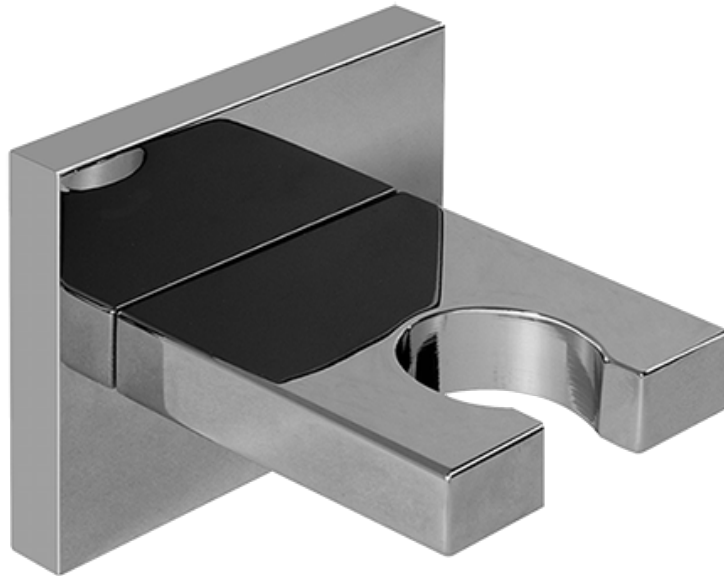

Finishes

Polished
Chrome

G-8497

Shower Components

Contemporary Flush-Mount Body Spray with Solid Brass Swivel Head

Product Features

- 12 no-clog, easy-clean silicone jets
- Metal ball-joint allows for 18° angle adjustment of body spray
- Brass wall escutcheon and Flush-mounted trim
- 1/2" NPT female thread inlet
- Body spray flow rate ≤ 1.5 max gpm

SHOWER
59" Shower Hose
G-8605

GRAFF®

Information

- Brass spiral flexible hose with conical nut

Finishes

Polished
Chrome

Product Features

- Brass spiral flexible hose with conical nut

* Special order finish- call for availability

SHOWER
Contemporary Square Wall
Bracket for Handshower
G-8632

GRAFF®

Information

- Solid brass construction

Finishes

Polished
Chrome

G-8632

Contemporary Square Wall Bracket for Handshower

Product Features

- Solid brass construction

Available Finishes

- Polished Chrome
G-8632-PC
- Steelnox[®]
G-8632-SN

Warranty

- Limited lifetime warranty

For complete warranty information go to
<http://www.graff-faucets.com/en/info/faqs>