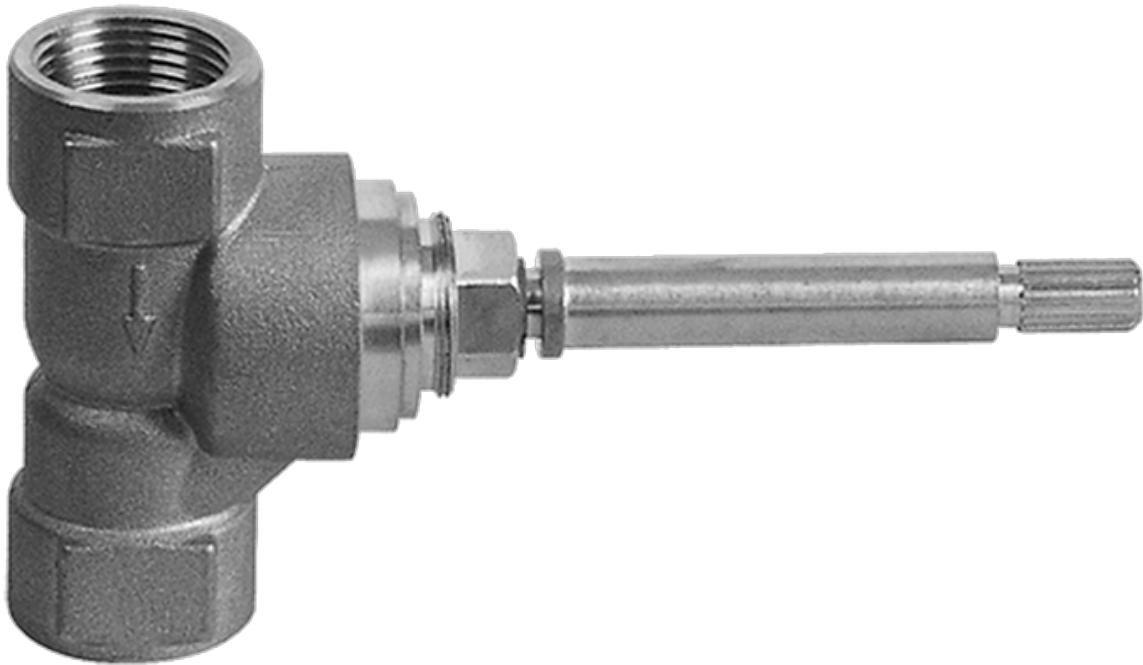

SHOWER
Rough
G-8075

GRAFF®

Information

- 3/4" universal inlets/outlets with female threads
- Supplied with protective plastic cover

Finishes

Polished
Chrome