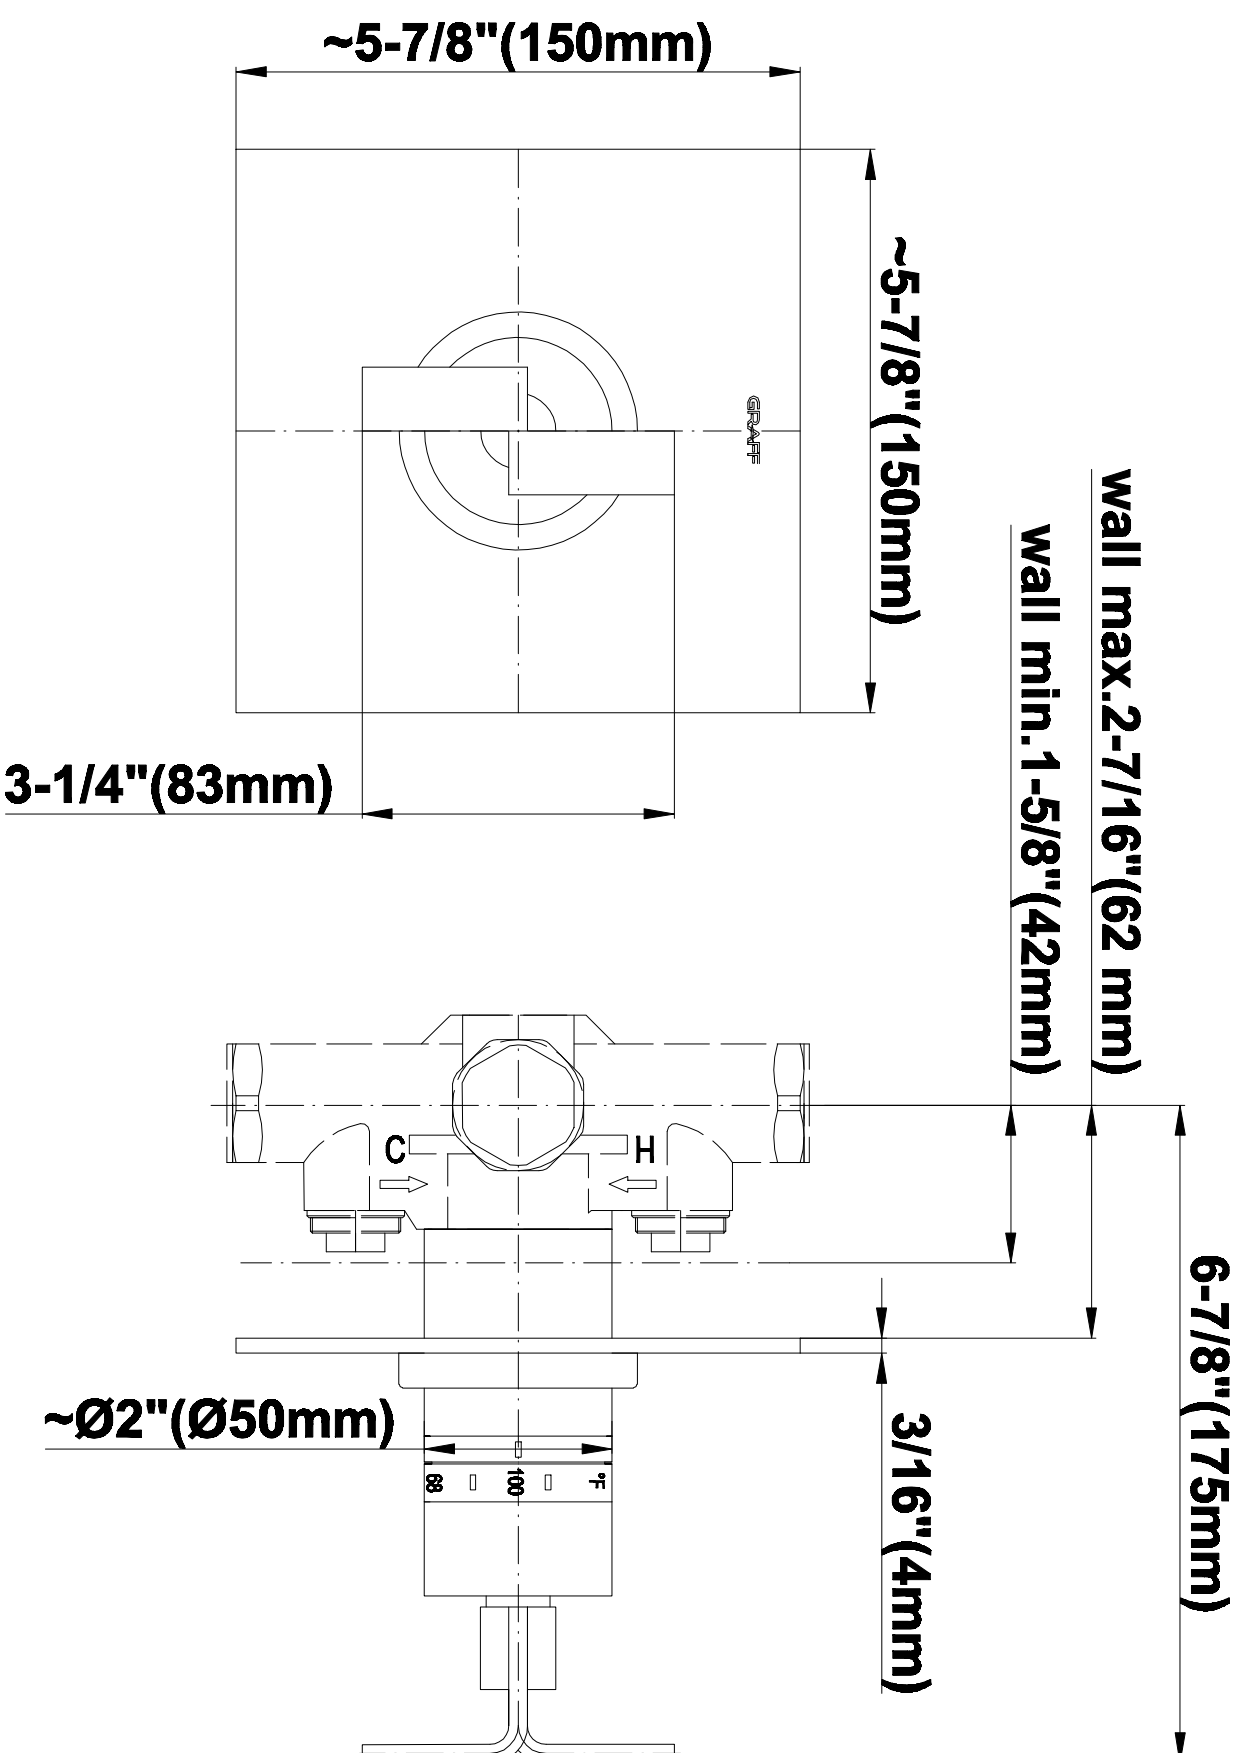

SHOWER
Full Square Thermostatic Shower
System
GH1.123A-C9S

GRAFF®

Information

- 3/4" thermostatic valve and trim
- G-8226 dual-function showerhead, with rainfall & cascade settings, features 100 no-clog, easy-clean spray nozzles
- Swivel body sprays (3 pieces)
- Handshower set w/wall bracket
- Stop/volume control valves and trim (4 pieces)
- 3/4" thermostatic rough valve flow rate ~18 gpm @ 60 psi
- Flow Rates: rainfall ≤ 2.0 max gpm, cascade ≤ 2.0 max gpm, handshower ≤ 1.5 max gpm

SHOWER
Rough
G-8005

GRAFF®

Information

- 18.4 gpm @ 60 psi
- 3/4" universal inlets/outlets with female threads
- Built-in service stops
- Complete serviceability from front of all units
- Supplied with protective plastic cover
- Thermostatic valve uses a paraffin wax cartridge

Finishes

Polished
Chrome

SHOWER
Immersion SOLID Trim Plate
w/Handle
G-8041-C9S-T

GRAFF®

Information

- Single metal handle
- Decorative trim plate
- Use with G-8000 or G-8005 thermostatic rough valve
- To complete package, you must order rough valve
- ADA

Finishes

Polished
Chrome

G-8041

SHOWER
Rough
G-8075

GRAFF®

Information

- 3/4" universal inlets/outlets with female threads
- Supplied with protective plastic cover

Finishes