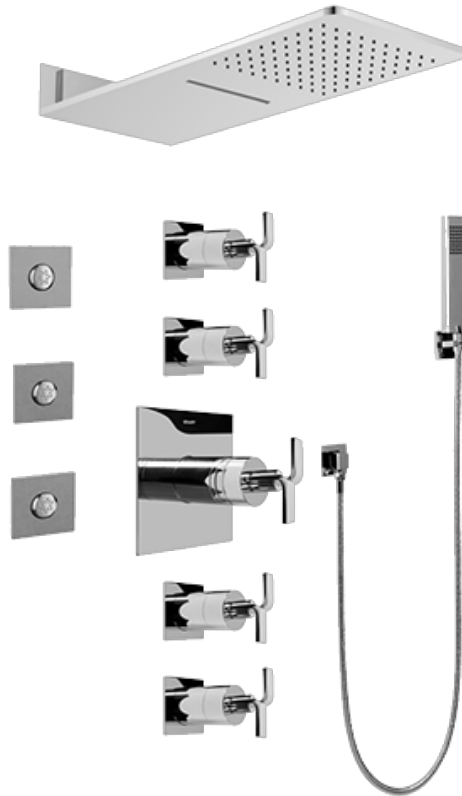

SHOWER
Full Square Thermostatic Shower
System
GH1.123A-C9S

GRAFF®

Information

- 3/4" thermostatic valve and trim
- G-8226 dual-function showerhead, with rainfall & cascade settings, features 100 no-clog, easy-clean spray nozzles
- Swivel body sprays (3 pieces)
- Handshower set w/wall bracket
- Stop/volume control valves and trim (4 pieces)
- 3/4" thermostatic rough valve flow rate ~18 gpm @ 60 psi
- Flow Rates: rainfall ≤ 2.0 max gpm, cascade ≤ 2.0 max gpm, handshower ≤ 1.5 max gpm

SHOWER
Rough
G-8005

GRAFF®

Information

- 18.4 gpm @ 60 psi
- 3/4" universal inlets/outlets with female threads
- Built-in service stops
- Complete serviceability from front of all units
- Supplied with protective plastic cover
- Thermostatic valve uses a paraffin wax cartridge

Finishes

Polished
Chrome

SHOWER
Immersion SOLID Trim Plate
w/Handle
G-8041-C9S-T

GRAFF®

Information

- Single metal handle
- Decorative trim plate
- Use with G-8000 or G-8005 thermostatic rough valve
- To complete package, you must order rough valve
- ADA

Polished
Chrome

SHOWER
Immersion SOLID Trim Plate
w/Handle
G-8095-C9S-T

GRAFF®

Information

- Single metal handle
- Decorative trim plate
- Use with G-8070 or G-8075 thermostatic stop/volume control rough valve
- To complete package, you must order rough valve
- ADA