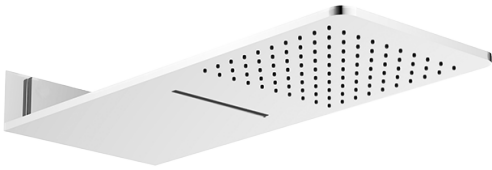

Finishes

Polished
Chrome

SHOWER
Immersion SOLID Trim Plate
w/Handle
G-8041-C9S-T

GRAFF®

Information

- Single metal handle
- Decorative trim plate
- Use with G-8000 or G-8005 thermostatic rough valve
- To complete package, you must order rough valve
- ADA

Polished
Chrome

SHOWER
Immersion SOLID Trim Plate
w/Handle
G-8095-C9S-T

GRAFF®

Information

- Single metal handle
- Decorative trim plate
- Use with G-8070 or G-8075 thermostatic stop/volume control rough valve
- To complete package, you must order rough valve
- ADA

Finishes

Polished
Chrome

G-8095

SHOWER
Aqua-Sense Dual Function Water
Feature
G-8226

GRAFF[®]

Information

- Stainless Steel
- Wall-mounted installation
- Rainfall and cascade functions
- Functions may be used separately or simultaneously
- Rainfall flow rate ≤ 1.8 max gpm
- Cascade flow rate ≤ 1.8 max gpm
- 100 no-clog, easy-clean rubber water nozzles
- CALGreen

Finishes

Polished
Chrome

G-8226

Aqua-Sense Collection
Dual-Function Water Feature

Product Features

- Stainless steel
- Wall-mounted installation
- Rainfall and cascade functions
- Functions may be used separately or simultaneously
- Rainfall flow rate ≤ 1.8 max gpm
- Cascade flow rate ≤ 1.8 max gpm
- 100 no-clog, easy-clean rubber water nozzles