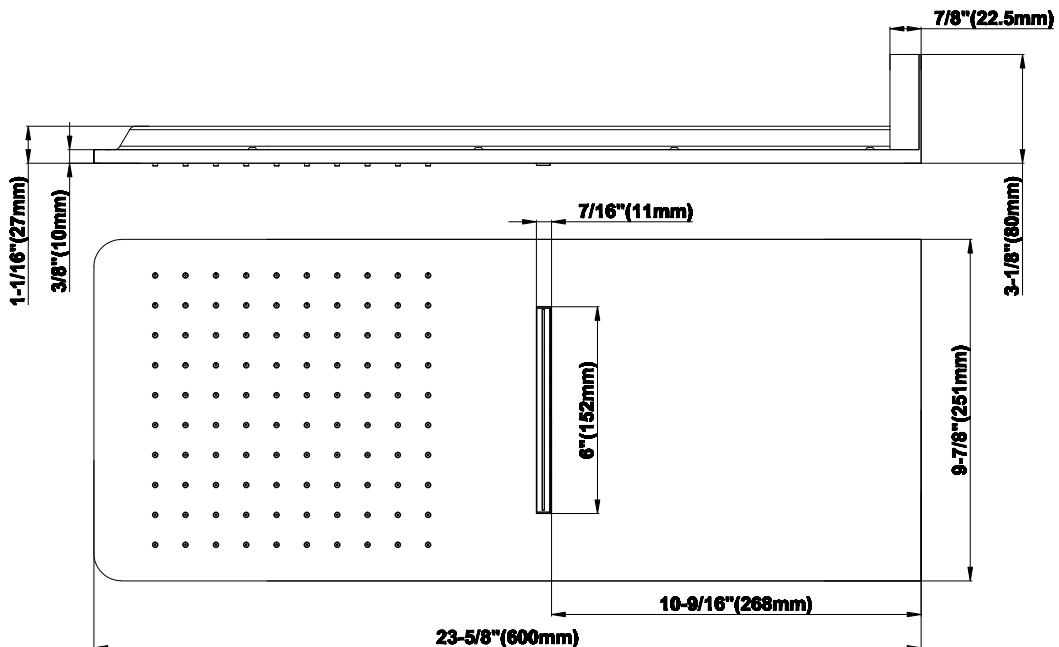

The measurements shown are for reference only. Products and specifications shown are subject to change without notice. Revised 1/2018

www.graff-designs.com | phone: 800-954-4723