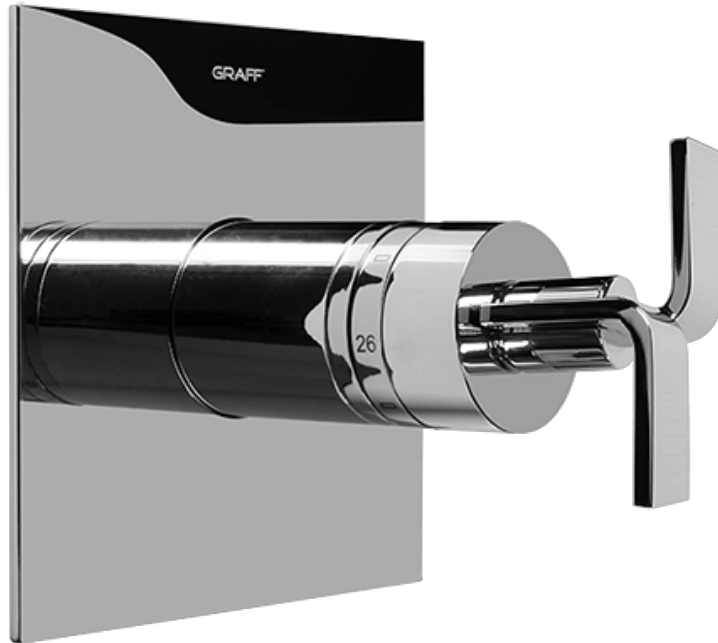

SHOWER
Full Square Thermostatic Shower
System
GH1.123A-C9S

GRAFF®

Information

- 3/4" thermostatic valve and trim
- G-8226 dual-function showerhead, with rainfall & cascade settings, features 100 no-clog, easy-clean spray nozzles
- Swivel body sprays (3 pieces)
- Handshower set w/wall bracket
- Stop/volume control valves and trim (4 pieces)
- 3/4" thermostatic rough valve flow rate ~18 gpm @ 60 psi
- Flow Rates: rainfall ≤ 2.0 max gpm, cascade ≤ 2.0 max gpm, handshower ≤ 1.5 max gpm

SHOWER
Rough
G-8005

GRAFF®

Information

- 18.4 gpm @ 60 psi
- 3/4" universal inlets/outlets with female threads
- Built-in service stops
- Complete serviceability from front of all units
- Supplied with protective plastic cover
- Thermostatic valve uses a paraffin wax cartridge

Finishes

Polished
Chrome

SHOWER
Immersion SOLID Trim Plate
w/Handle
G-8041-C9S-T

GRAFF®

Information

- Single metal handle
- Decorative trim plate
- Use with G-8000 or G-8005 thermostatic rough valve
- To complete package, you must order rough valve
- ADA

Polished
Chrome

SHOWER
Immersion SOLID Trim Plate
w/Handle
G-8095-C9S-T

GRAFF®

Information

- Single metal handle
- Decorative trim plate
- Use with G-8070 or G-8075 thermostatic stop/volume control rough valve
- To complete package, you must order rough valve
- ADA