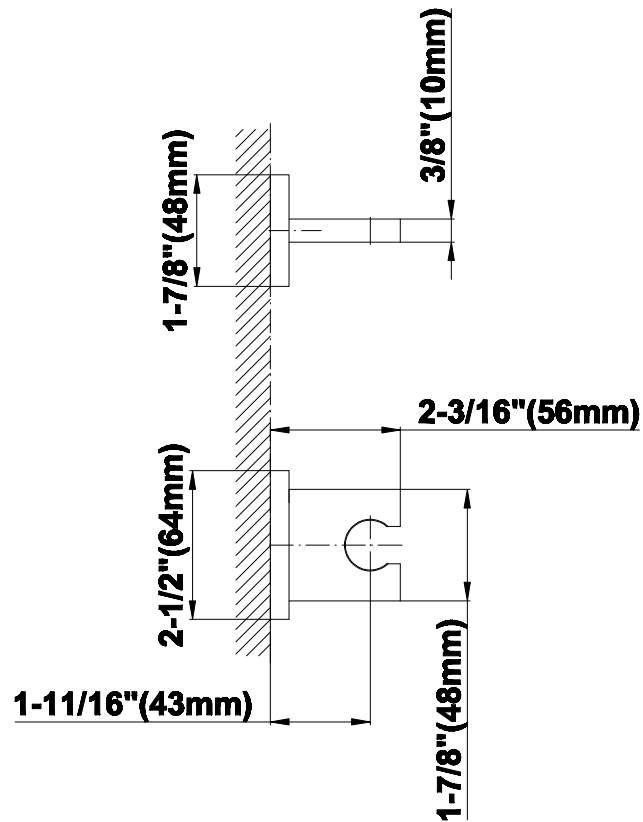

The measurements shown are for reference only. Products and specifications shown are subject to change without notice. Revised 02/2017.

www.graff-faucets.com | phone: 800-954-4723

SHOWER
Contemporary Square Wall Supply
Elbow
G-8633