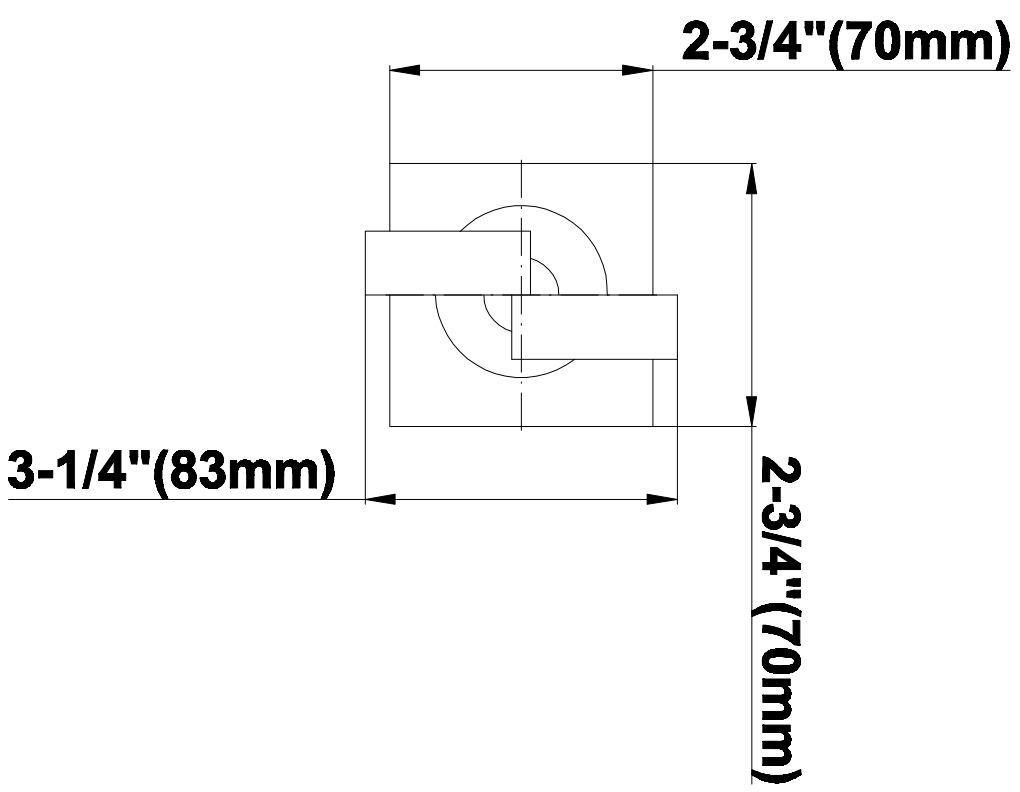

SHOWER
Full Square Thermostatic Shower
System
GH1.123A-C9S

GRAFF®

Information

- 3/4" thermostatic valve and trim
- G-8226 dual-function showerhead, with rainfall & cascade settings, features 100 no-clog, easy-clean spray nozzles
- Swivel body sprays (3 pieces)
- Handshower set w/wall bracket
- Stop/volume control valves and trim (4 pieces)
- 3/4" thermostatic rough valve flow rate ~18 gpm @ 60 psi
- Flow Rates: rainfall ≤ 2.0 max gpm, cascade ≤ 2.0 max gpm, handshower ≤ 1.5 max gpm

Polished
Chrome

SHOWER
Immersion SOLID Trim Plate
w/Handle
G-8095-C9S-T

GRAFF®

Information

- Single metal handle
- Decorative trim plate
- Use with G-8070 or G-8075 thermostatic stop/volume control rough valve
- To complete package, you must order rough valve
- ADA

Finishes

Polished
Chrome

G-8095

SHOWER
Aqua-Sense Dual Function Water
Feature
G-8226

GRAFF[®]

Information

- Stainless Steel
- Wall-mounted installation
- Rainfall and cascade functions
- Functions may be used separately or simultaneously
- Rainfall flow rate ≤ 1.8 max gpm
- Cascade flow rate ≤ 1.8 max gpm
- 100 no-clog, easy-clean rubber water nozzles
- CALGreen