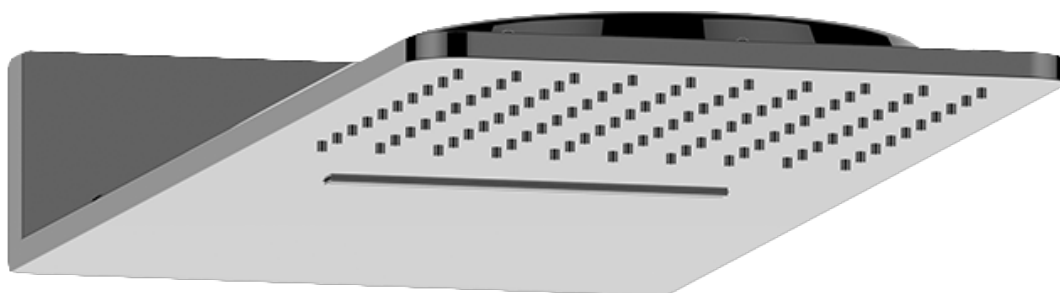

Finishes

Polished
Chrome

G-8095

SHOWER
Aqua-Sense Dual Function Water
Feature
G-8226

GRAFF[®]

Information

- Stainless Steel
- Wall-mounted installation
- Rainfall and cascade functions
- Functions may be used separately or simultaneously
- Rainfall flow rate ≤ 1.8 max gpm
- Cascade flow rate ≤ 1.8 max gpm
- 100 no-clog, easy-clean rubber water nozzles
- CALGreen