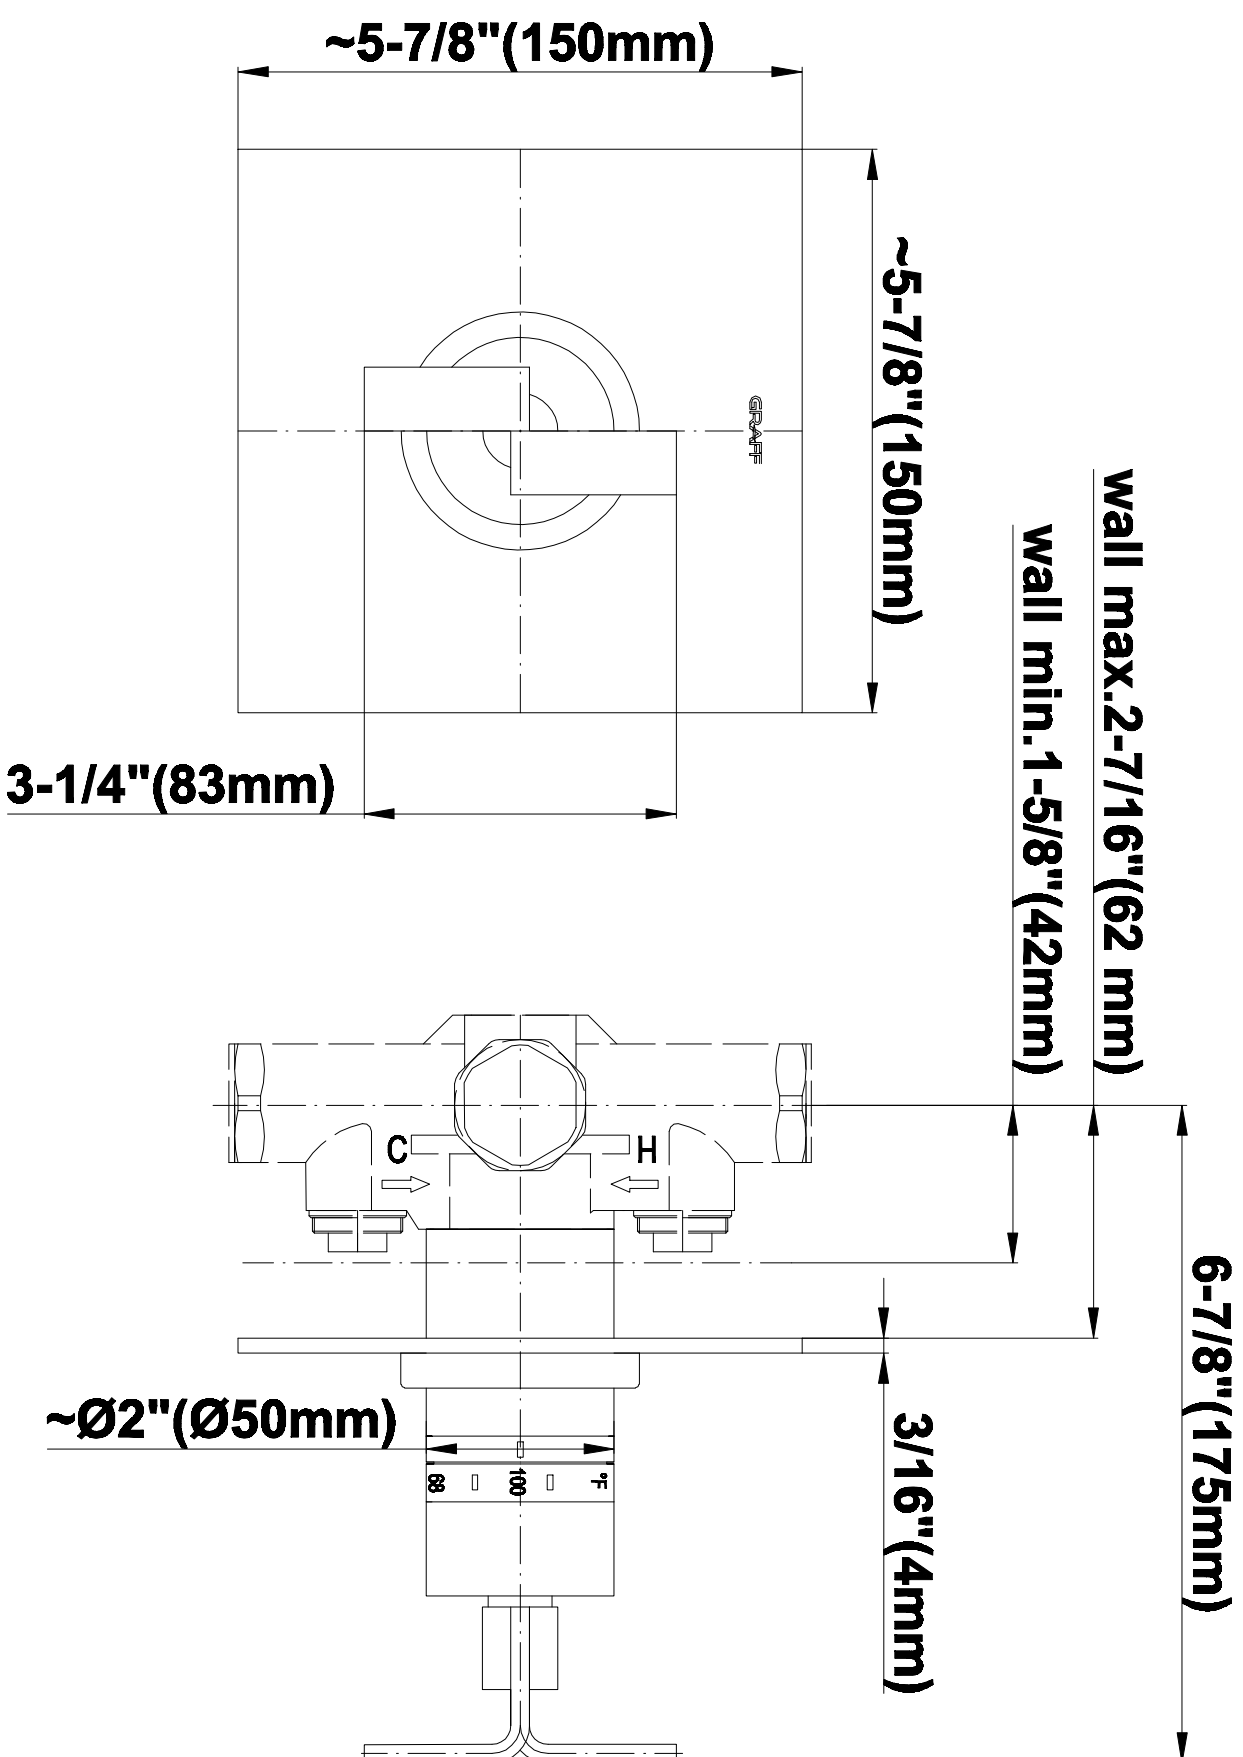

SHOWER
Luna Thermostatic Shower Set
(Rough & Trim)
GF4.000A-C9S

GRAFF®

Information

- Thermostatic Shower Spout Flow Rate 2.1 gpm @ 60 psi

SHOWER
Rough
G-8005

GRAFF®

Information

- 18.4 gpm @ 60 psi
- 3/4" universal inlets/outlets with female threads
- Built-in service stops
- Complete serviceability from front of all units
- Supplied with protective plastic cover
- Thermostatic valve uses a paraffin wax cartridge

Finishes

Polished
Chrome

Steelnox®
(Satin Nickel)

SHOWER
Immersion SOLID Trim Plate
w/Handle
G-8041-C9S-T

GRAFF®

Information

- Single metal handle
- Decorative trim plate
- Use with G-8000 or G-8005 thermostatic rough valve
- To complete package, you must order rough valve
- ADA

Finishes

Polished
Chrome

Steelnox®
(Satin Nickel)

G-8041

SHOWER
Rough
G-8075

GRAFF®

Information

- 3/4" universal inlets/outlets with female threads
- Supplied with protective plastic cover

Finishes

Polished
Chrome

SteeInox®
(Satin Nickel)

SHOWER
Immersion SOLID Trim Plate
w/Handle
G-8095-C9S-T

GRAFF®

Information

- Single metal handle
- Decorative trim plate
- Use with G-8070 or G-8075 thermostatic stop/volume control rough valve
- To complete package, you must order rough valve
- ADA