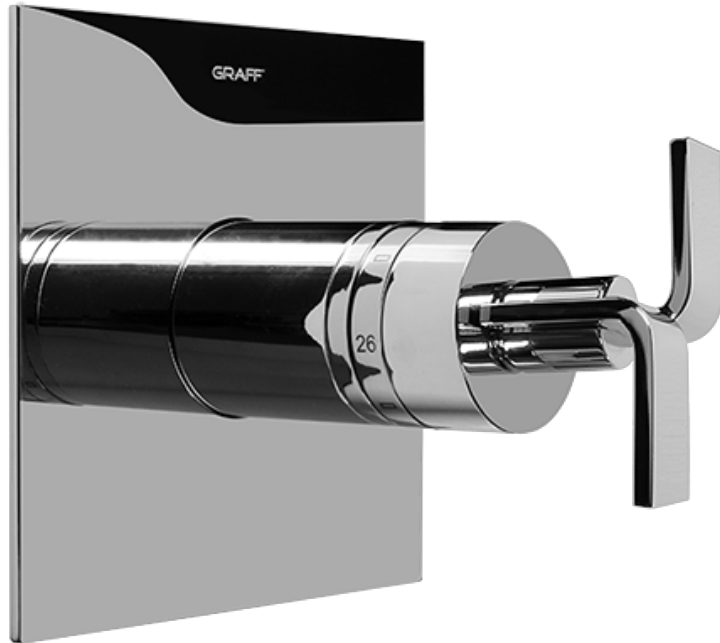

SHOWER
Luna Thermostatic Shower Set
(Rough & Trim)
GF4.000A-C9S

GRAFF®

Information

- Thermostatic Shower Spout Flow Rate 2.1 gpm @ 60 psi

SHOWER
Rough
G-8005

GRAFF®

Information

- 18.4 gpm @ 60 psi
- 3/4" universal inlets/outlets with female threads
- Built-in service stops
- Complete serviceability from front of all units
- Supplied with protective plastic cover
- Thermostatic valve uses a paraffin wax cartridge

Finishes

Polished
Chrome

Steelnox®
(Satin Nickel)

SHOWER
Immersion SOLID Trim Plate
w/Handle
G-8041-C9S-T

GRAFF®

Information

- Single metal handle
- Decorative trim plate
- Use with G-8000 or G-8005 thermostatic rough valve
- To complete package, you must order rough valve
- ADA

Finishes

Polished
Chrome

Steelnox®
(Satin Nickel)

G-8041

SHOWER
Rough
G-8075

GRAFF®

Information

- 3/4" universal inlets/outlets with female threads
- Supplied with protective plastic cover

Finishes

Polished
Chrome

SteeInox®
(Satin Nickel)

SHOWER
Immersion SOLID Trim Plate
w/Handle
G-8095-C9S-T

GRAFF®

Information

- Single metal handle
- Decorative trim plate
- Use with G-8070 or G-8075 thermostatic stop/volume control rough valve
- To complete package, you must order rough valve
- ADA