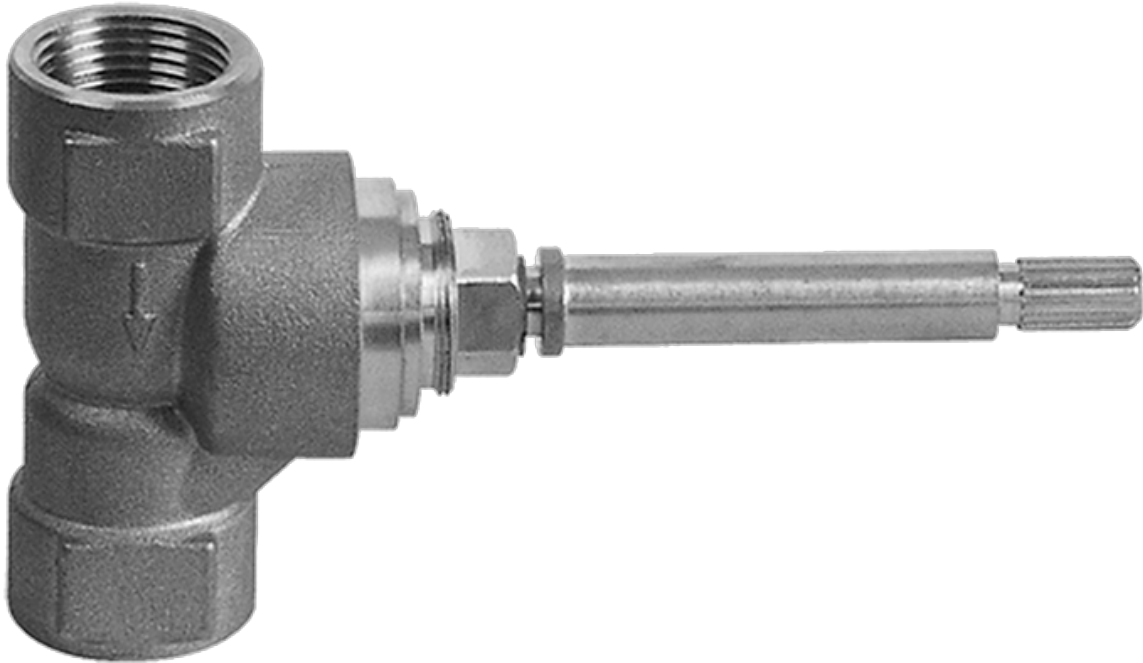

SHOWER
Luna Thermostatic Shower Set
(Rough & Trim)
GF4.000A-C9S

GRAFF®

Information

- Thermostatic Shower Spout Flow Rate 2.1 gpm @ 60 psi

SHOWER
Rough
G-8005

GRAFF®

Information

- 18.4 gpm @ 60 psi
- 3/4" universal inlets/outlets with female threads
- Built-in service stops
- Complete serviceability from front of all units
- Supplied with protective plastic cover
- Thermostatic valve uses a paraffin wax cartridge

Finishes

Polished
Chrome

Steelnox®
(Satin Nickel)

SHOWER
Immersion SOLID Trim Plate
w/Handle
G-8041-C9S-T

GRAFF®

Information

- Single metal handle
- Decorative trim plate
- Use with G-8000 or G-8005 thermostatic rough valve
- To complete package, you must order rough valve
- ADA

Finishes

Polished
Chrome

Steelnox®
(Satin Nickel)

G-8041

SHOWER
Rough
G-8075

GRAFF®

Information

- 3/4" universal inlets/outlets with female threads
- Supplied with protective plastic cover

Finishes

Polished
Chrome

SteeInox®
(Satin Nickel)

SHOWER
Immersion SOLID Trim Plate
w/Handle
G-8095-C9S-T

GRAFF®

Information

- Single metal handle
- Decorative trim plate
- Use with G-8070 or G-8075 thermostatic stop/volume control rough valve
- To complete package, you must order rough valve
- ADA