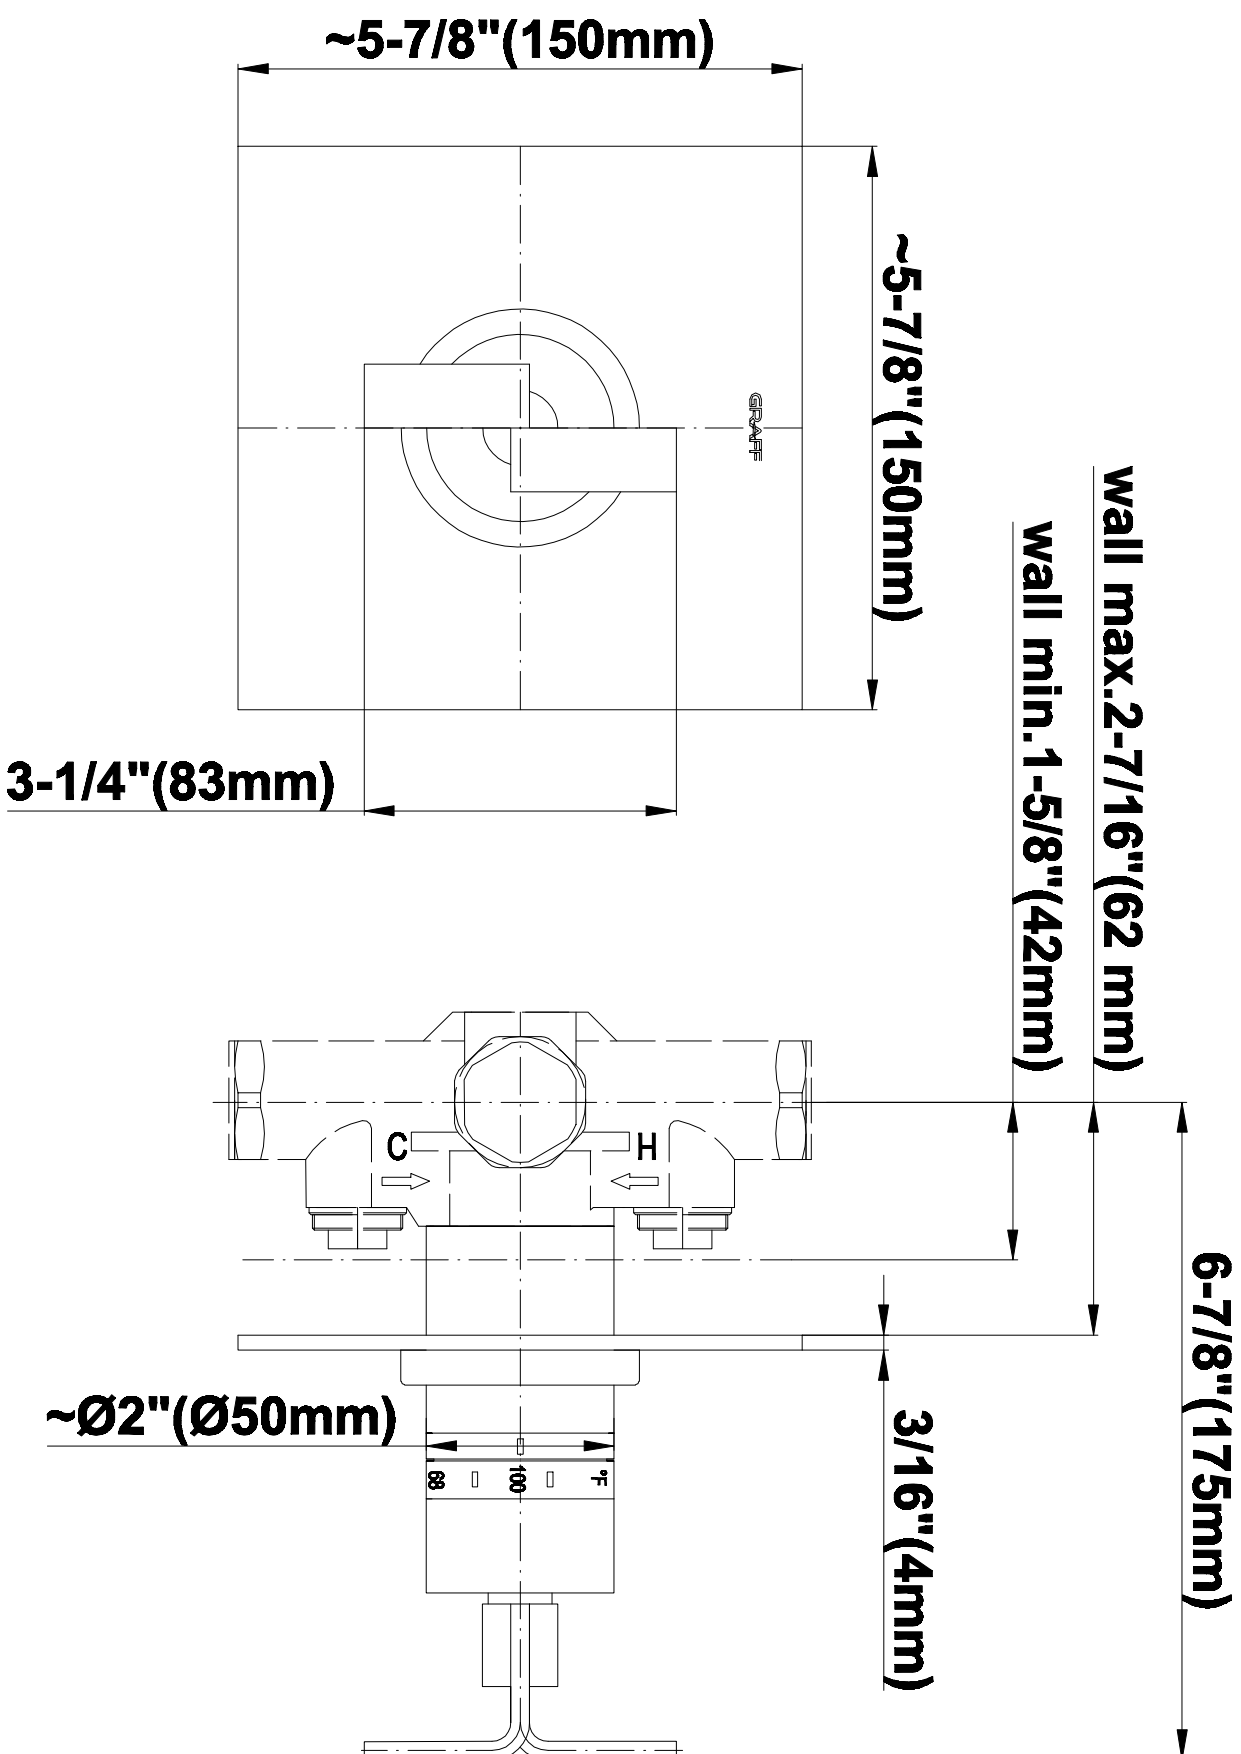

SHOWER
Ceiling-Mount Shower System
w/Diverter Valve
AQ5.000A-C9S

GRAFF®

Information

- Wall-mounted, battery-powered controller and holder; controls LED chromotherapy lighting
- Rainfall, rain curtain and cascade water functions
- No-clog, easy-clean spray nozzles
- Showerhead flow rate ≤ 2.5 gpm
- Includes trim plate & handle and diverter valve
- ADA

SHOWER
Rough
G-8005

GRAFF®

Information

- 18.4 gpm @ 60 psi
- 3/4" universal inlets/outlets with female threads
- Built-in service stops
- Complete serviceability from front of all units
- Supplied with protective plastic cover
- Thermostatic valve uses a paraffin wax cartridge

Finishes

Polished
Chrome

SHOWER
Immersion SOLID Trim Plate
w/Handle
G-8041-C9S-T

GRAFF[®]

Information

- Single metal handle
- Decorative trim plate
- Use with G-8000 or G-8005 thermostatic rough valve
- To complete package, you must order rough valve
- ADA

Finishes

Polished
Chrome

G-8041

SHOWER
3-Way High Flow Transfer Rough
Valve WITH off function
G-8050

GRAFF®

Information

- Intended for use with Thermostatic Shower Systems
- 1/2" 3-way diverter valve with 3 outlets and off function
- Universal inlets/outlets with female threads
- Operates one function at a time
- Supplied with protective plastic cover
- CALGreen compliant depending on functions
- CALGreen