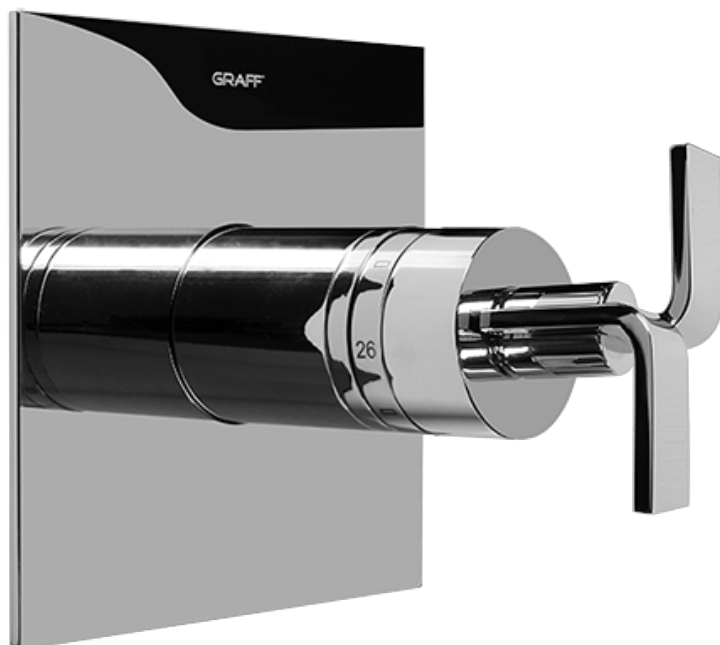

SHOWER
Ceiling-Mount Shower System
w/Diverter Valve
AQ5.000A-C9S

GRAFF®

Information

- Wall-mounted, battery-powered controller and holder; controls LED chromotherapy lighting
- Rainfall, rain curtain and cascade water functions
- No-clog, easy-clean spray nozzles
- Showerhead flow rate ≤ 2.5 gpm
- Includes trim plate & handle and diverter valve
- ADA

SHOWER
Rough
G-8005

GRAFF®

Information

- 18.4 gpm @ 60 psi
- 3/4" universal inlets/outlets with female threads
- Built-in service stops
- Complete serviceability from front of all units
- Supplied with protective plastic cover
- Thermostatic valve uses a paraffin wax cartridge

Finishes

Polished
Chrome

SHOWER
Immersion SOLID Trim Plate
w/Handle
G-8041-C9S-T

GRAFF[®]

Information

- Single metal handle
- Decorative trim plate
- Use with G-8000 or G-8005 thermostatic rough valve
- To complete package, you must order rough valve
- ADA

Finishes

Polished
Chrome

G-8041

SHOWER
3-Way High Flow Transfer Rough
Valve WITH off function
G-8050

GRAFF®

Information

- Intended for use with Thermostatic Shower Systems
- 1/2" 3-way diverter valve with 3 outlets and off function
- Universal inlets/outlets with female threads
- Operates one function at a time
- Supplied with protective plastic cover
- CALGreen compliant depending on functions
- CALGreen