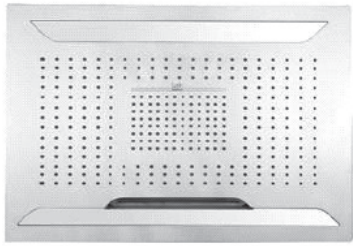

G-8221-SP

Aqua-Sense Collection
Ceiling-Mount Showerhead

Product Features

- Rainfall, rain curtain and cascade water functions
- 6-color LED chromotherapy lighting
- Battery powered LED controller with wall-mounted holder
- No-clog, easy-clean spray nozzles
- Showerhead flow rate ≤ 1.8 max gpm

Available Finishes

- Stainless Polished
  G-8221-SP

Code Compliance

- CALGreen

Warranty

- Limited lifetime warranty

For complete warranty information go to <https://www.graff-faucets.com/en/info/faqs>