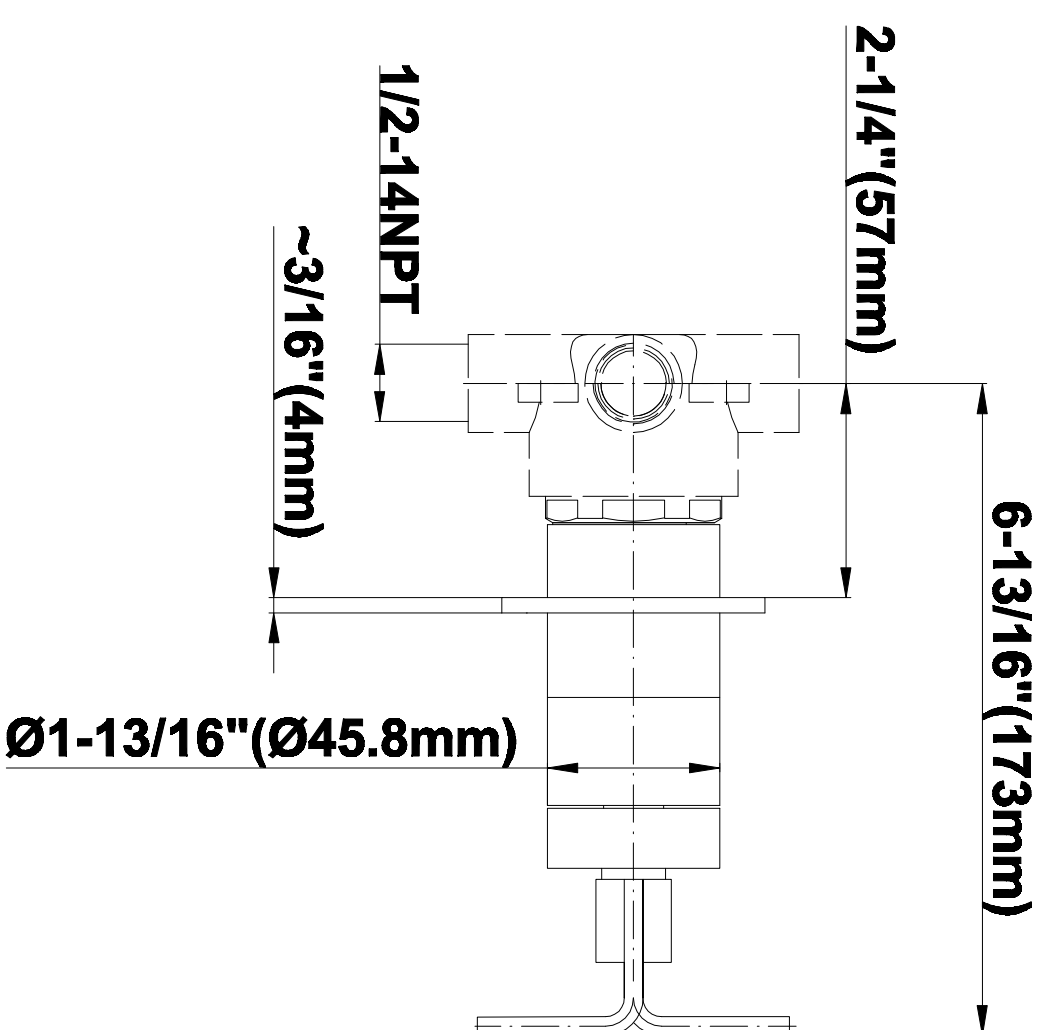

SHOWER
Rough
G-8005

GRAFF®

Information

- 18.4 gpm @ 60 psi
- 3/4" universal inlets/outlets with female threads
- Built-in service stops
- Complete serviceability from front of all units
- Supplied with protective plastic cover
- Thermostatic valve uses a paraffin wax cartridge

Finishes

Polished
Chrome

G-8041

SHOWER
3-Way High Flow Transfer Rough
Valve WITH off function
G-8050

GRAFF®

Information

- Intended for use with Thermostatic Shower Systems
- 1/2" 3-way diverter valve with 3 outlets and off function
- Universal inlets/outlets with female threads
- Operates one function at a time
- Supplied with protective plastic cover
- CALGreen compliant depending on functions
- CALGreen

Finishes

Polished
Chrome

G-8050

SHOWER
Immersion Transfer Valve Trim
Plates and Handle
G-8066-C9S-T

GRAFF®

Information

- Single metal lever handle
- Decorative trim plate WITH off function
- Use with G-8050 (4-port thermostatic diverter valve w/stop)
- To complete package, you must order rough diverter valve
- ADA

Finishes

Polished
Chrome

G-8066

SHOWER
Ceiling-Mount Showerhead
System
G-8221

GRAFF®

Information

- Rainfall, rain curtain and cascade water functions
- 6-color LED chromotherapy lighting
- Battery powered LED controller with wall-mounted holder
- No-clog, easy-clean spray nozzles
- Showerhead flow rate ≤ 1.8 max gpm
- CALGreen