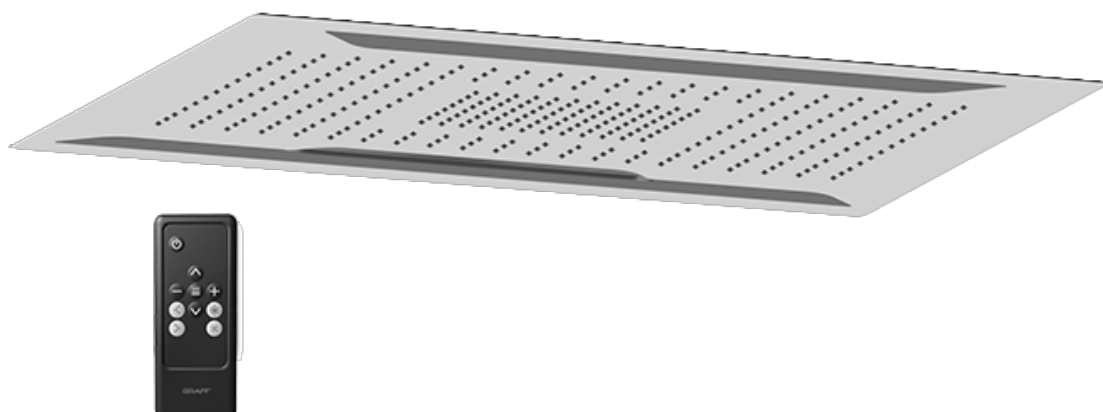

Finishes

Polished
Chrome

G-8041

SHOWER
3-Way High Flow Transfer Rough
Valve WITH off function
G-8050

GRAFF®

Information

- Intended for use with Thermostatic Shower Systems
- 1/2" 3-way diverter valve with 3 outlets and off function
- Universal inlets/outlets with female threads
- Operates one function at a time
- Supplied with protective plastic cover
- CALGreen compliant depending on functions
- CALGreen

Finishes

Polished
Chrome

G-8050

SHOWER
Immersion Transfer Valve Trim
Plates and Handle
G-8066-C9S-T

GRAFF®

Information

- Single metal lever handle
- Decorative trim plate WITH off function
- Use with G-8050 (4-port thermostatic diverter valve w/stop)
- To complete package, you must order rough diverter valve
- ADA

Finishes

Polished
Chrome

G-8066

SHOWER
Ceiling-Mount Showerhead
System
G-8221

GRAFF®

Information

- Rainfall, rain curtain and cascade water functions
- 6-color LED chromotherapy lighting
- Battery powered LED controller with wall-mounted holder
- No-clog, easy-clean spray nozzles
- Showerhead flow rate ≤ 1.8 max gpm
- CALGreen

Finishes

Polished
Chrome

G-8221-SP

Aqua-Sense Collection
Ceiling-Mount Showerhead

Product Features

- Rainfall, rain curtain and cascade water functions
- 6-color LED chromotherapy lighting
- Battery powered LED controller with wall-mounted holder
- No-clog, easy-clean spray nozzles
- Showerhead flow rate ≤ 1.8 max gpm