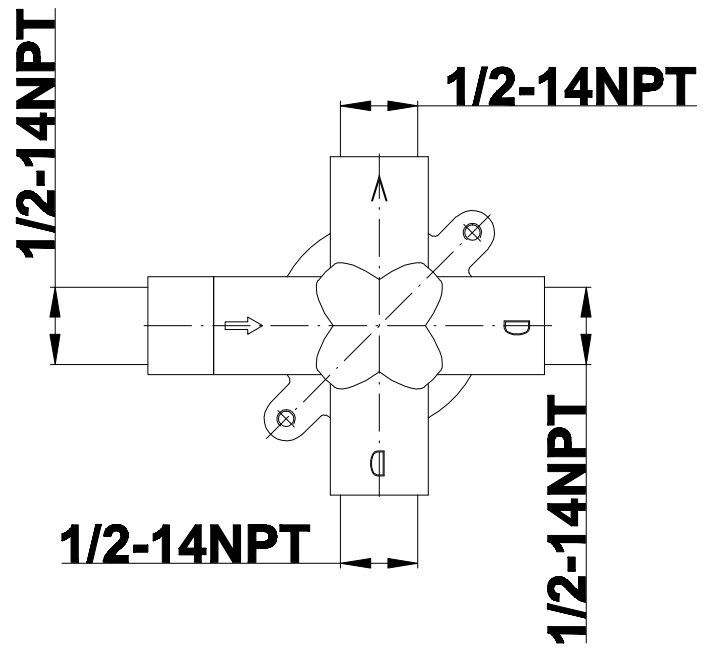

SHOWER
Rough
G-8005

GRAFF®

Information

- 18.4 gpm @ 60 psi
- 3/4" universal inlets/outlets with female threads
- Built-in service stops
- Complete serviceability from front of all units
- Supplied with protective plastic cover
- Thermostatic valve uses a paraffin wax cartridge

Finishes

Polished
Chrome

SHOWER
Immersion SOLID Trim Plate
w/Handle
G-8041-C9S-T

GRAFF[®]

Information

- Single metal handle
- Decorative trim plate
- Use with G-8000 or G-8005 thermostatic rough valve
- To complete package, you must order rough valve
- ADA

Finishes

Polished
Chrome

G-8041

SHOWER
3-Way High Flow Transfer Rough
Valve WITH off function
G-8050

GRAFF®

Information

- Intended for use with Thermostatic Shower Systems
- 1/2" 3-way diverter valve with 3 outlets and off function
- Universal inlets/outlets with female threads
- Operates one function at a time
- Supplied with protective plastic cover
- CALGreen compliant depending on functions
- CALGreen

Finishes

Polished
Chrome

G-8050

SHOWER
Immersion Transfer Valve Trim
Plates and Handle
G-8066-C9S-T

GRAFF®

Information

- Single metal lever handle
- Decorative trim plate WITH off function
- Use with G-8050 (4-port thermostatic diverter valve w/stop)
- To complete package, you must order rough diverter valve
- ADA