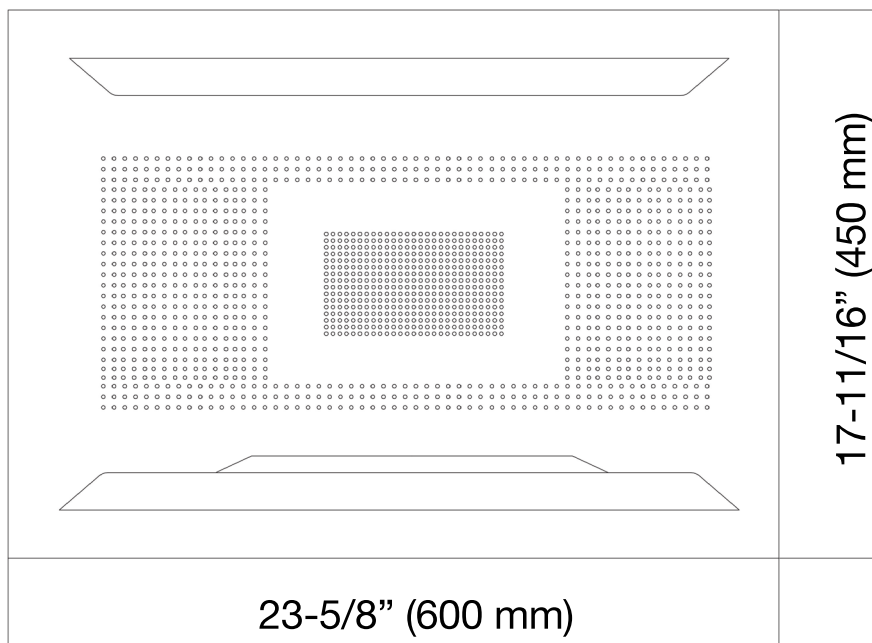

The measurements shown are for reference only. Products and specifications shown are subject to change without notice. Revised 1/2018

www.graff-designs.com | phone: 800-954-4723