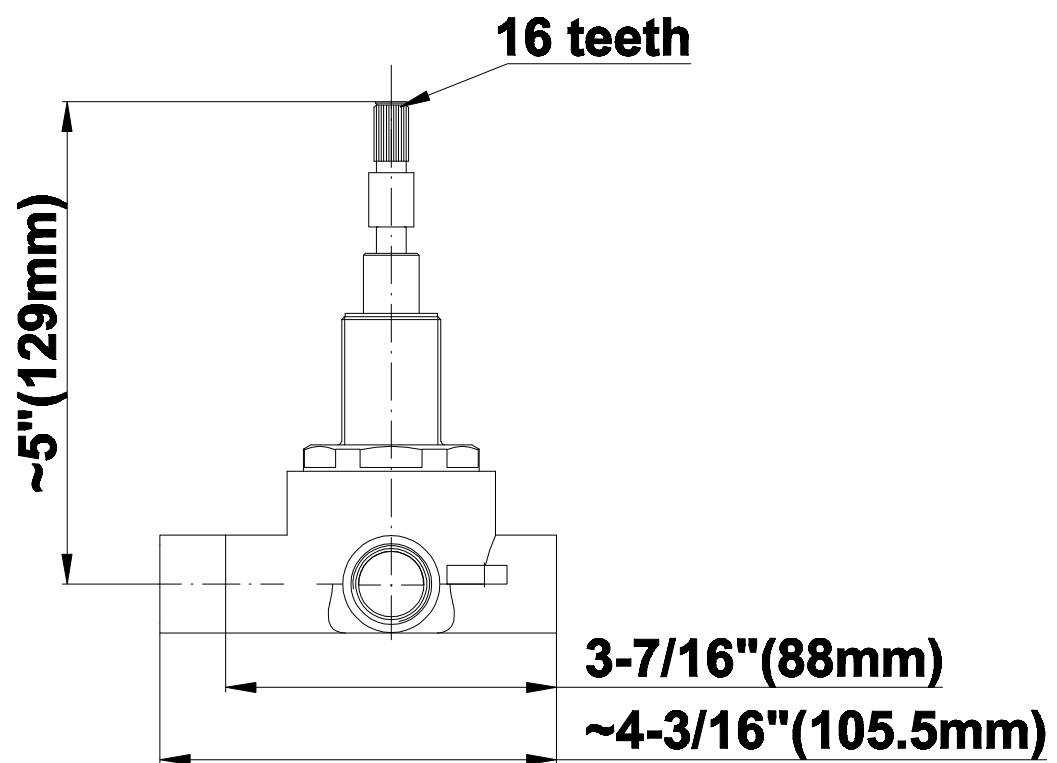

SHOWER
Rough
G-8005

GRAFF®

Information

- 18.4 gpm @ 60 psi
- 3/4" universal inlets/outlets with female threads
- Built-in service stops
- Complete serviceability from front of all units
- Supplied with protective plastic cover
- Thermostatic valve uses a paraffin wax cartridge

Finishes

Polished
Chrome

SHOWER
Immersion SOLID Trim Plate
w/Handle
G-8041-C9S-T

GRAFF[®]

Information

- Single metal handle
- Decorative trim plate
- Use with G-8000 or G-8005 thermostatic rough valve
- To complete package, you must order rough valve
- ADA

Finishes

Polished
Chrome

G-8041

SHOWER
3-Way High Flow Transfer Rough
Valve WITH off function
G-8050

GRAFF®

Information

- Intended for use with Thermostatic Shower Systems
- 1/2" 3-way diverter valve with 3 outlets and off function
- Universal inlets/outlets with female threads
- Operates one function at a time
- Supplied with protective plastic cover
- CALGreen compliant depending on functions
- CALGreen

Finishes

Polished
Chrome

G-8050

SHOWER
Immersion Transfer Valve Trim
Plates and Handle
G-8066-C9S-T

GRAFF®

Information

- Single metal lever handle
- Decorative trim plate WITH off function
- Use with G-8050 (4-port thermostatic diverter valve w/stop)
- To complete package, you must order rough diverter valve
- ADA