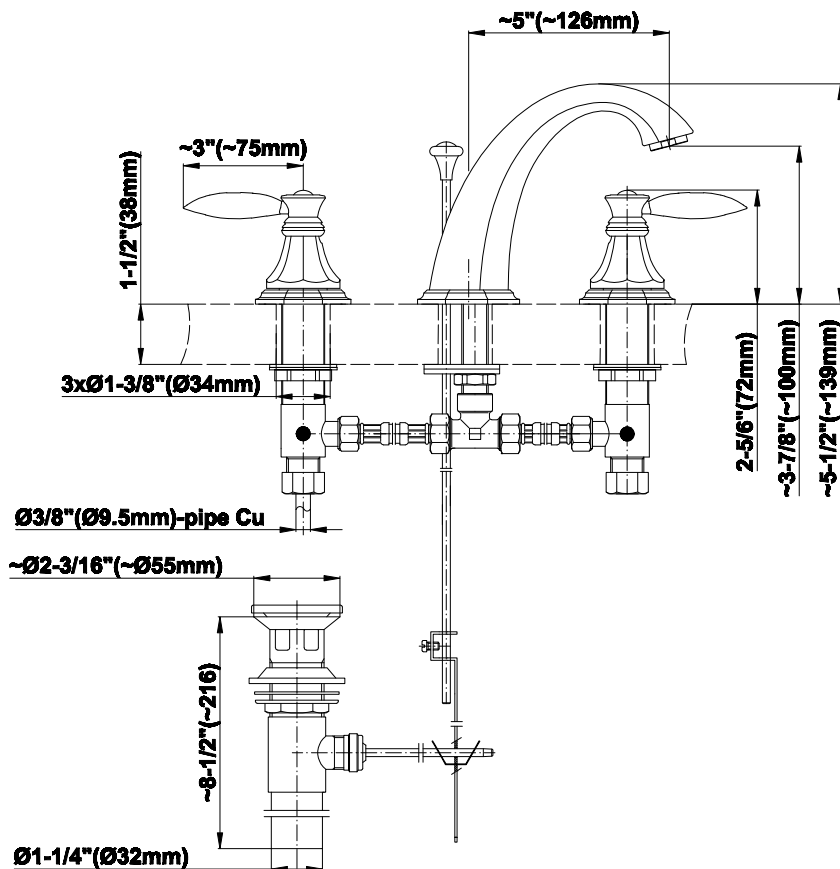

The measurements shown are for reference only. Products and specifications shown are subject to change without notice. Revised 11/2017

www.graff-designs.com | phone: 800-954-4723