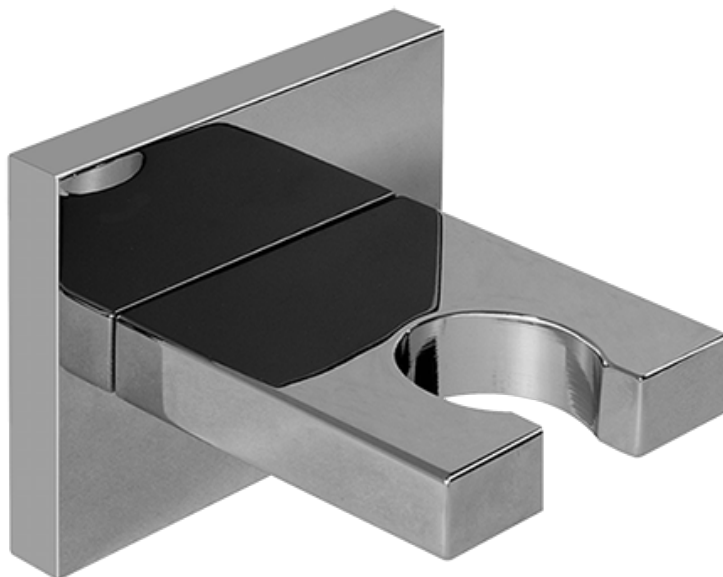

SHOWER
Square Thermostatic Ski Shower
Set w/Handshowers (Trim &
Rough)
GE2.020A-LM40S

GRAFF®

Information

- 3/4" Thermostatic Valve
- Showerhead with no-clog, easy-clean spray nozzles
- Handshower Set w/Wall Bracket
- Optional Extension Kit Available
- Flow Rates: showerhead ≤ 2.5 max gpm, handshower ≤ 1.5 max gpm

SHOWER
59" Shower Hose
G-8605

GRAFF®

Information

- Brass spiral flexible hose with conical nut

Finishes

Polished
Chrome

Stainless®
(Satin Nickel)

Product Features

* Special order finish- call for availability

SHOWER
Contemporary Square Wall
Bracket for Handshower
G-8632

GRAFF®

Information

- Solid brass construction

Finishes

Polished
Chrome

Steelnox®
(Satin Nickel)

G-8632

Contemporary Square Wall Bracket for Handshower

Product Features

- Solid brass construction

Available Finishes

- Polished Chrome
G-8632-PC
- Steelnox[®]
G-8632-SN

Warranty

- Limited lifetime warranty