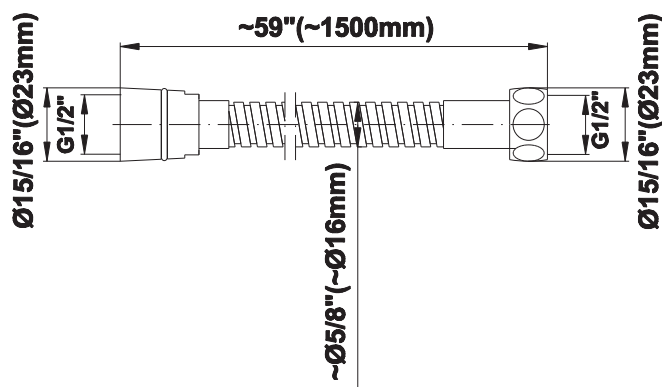

SHOWER
Square Thermostatic Ski Shower
Set w/Handshowers (Trim &
Rough)
GE2.020A-LM40S

GRAFF®

Information

- 3/4" Thermostatic Valve
- Showerhead with no-clog, easy-clean spray nozzles
- Handshower Set w/Wall Bracket
- Optional Extension Kit Available
- Flow Rates: showerhead ≤ 2.5 max gpm, handshower ≤ 1.5 max gpm

SHOWER
59" Shower Hose
G-8605

GRAFF®

Information

- Brass spiral flexible hose with conical nut

Finishes

Polished
Chrome

Stainless®
(Satin Nickel)

Product Features

* Special order finish- call for availability

SHOWER
Contemporary Square Wall
Bracket for Handshower
G-8632

GRAFF®

Information

- Solid brass construction

Finishes

Polished
Chrome

Steelnox®
(Satin Nickel)

G-8632

Contemporary Square Wall Bracket for Handshower

Product Features

- Solid brass construction

Available Finishes

- Polished Chrome
G-8632-PC
- Steelnox[®]
G-8632-SN

Warranty

- Limited lifetime warranty