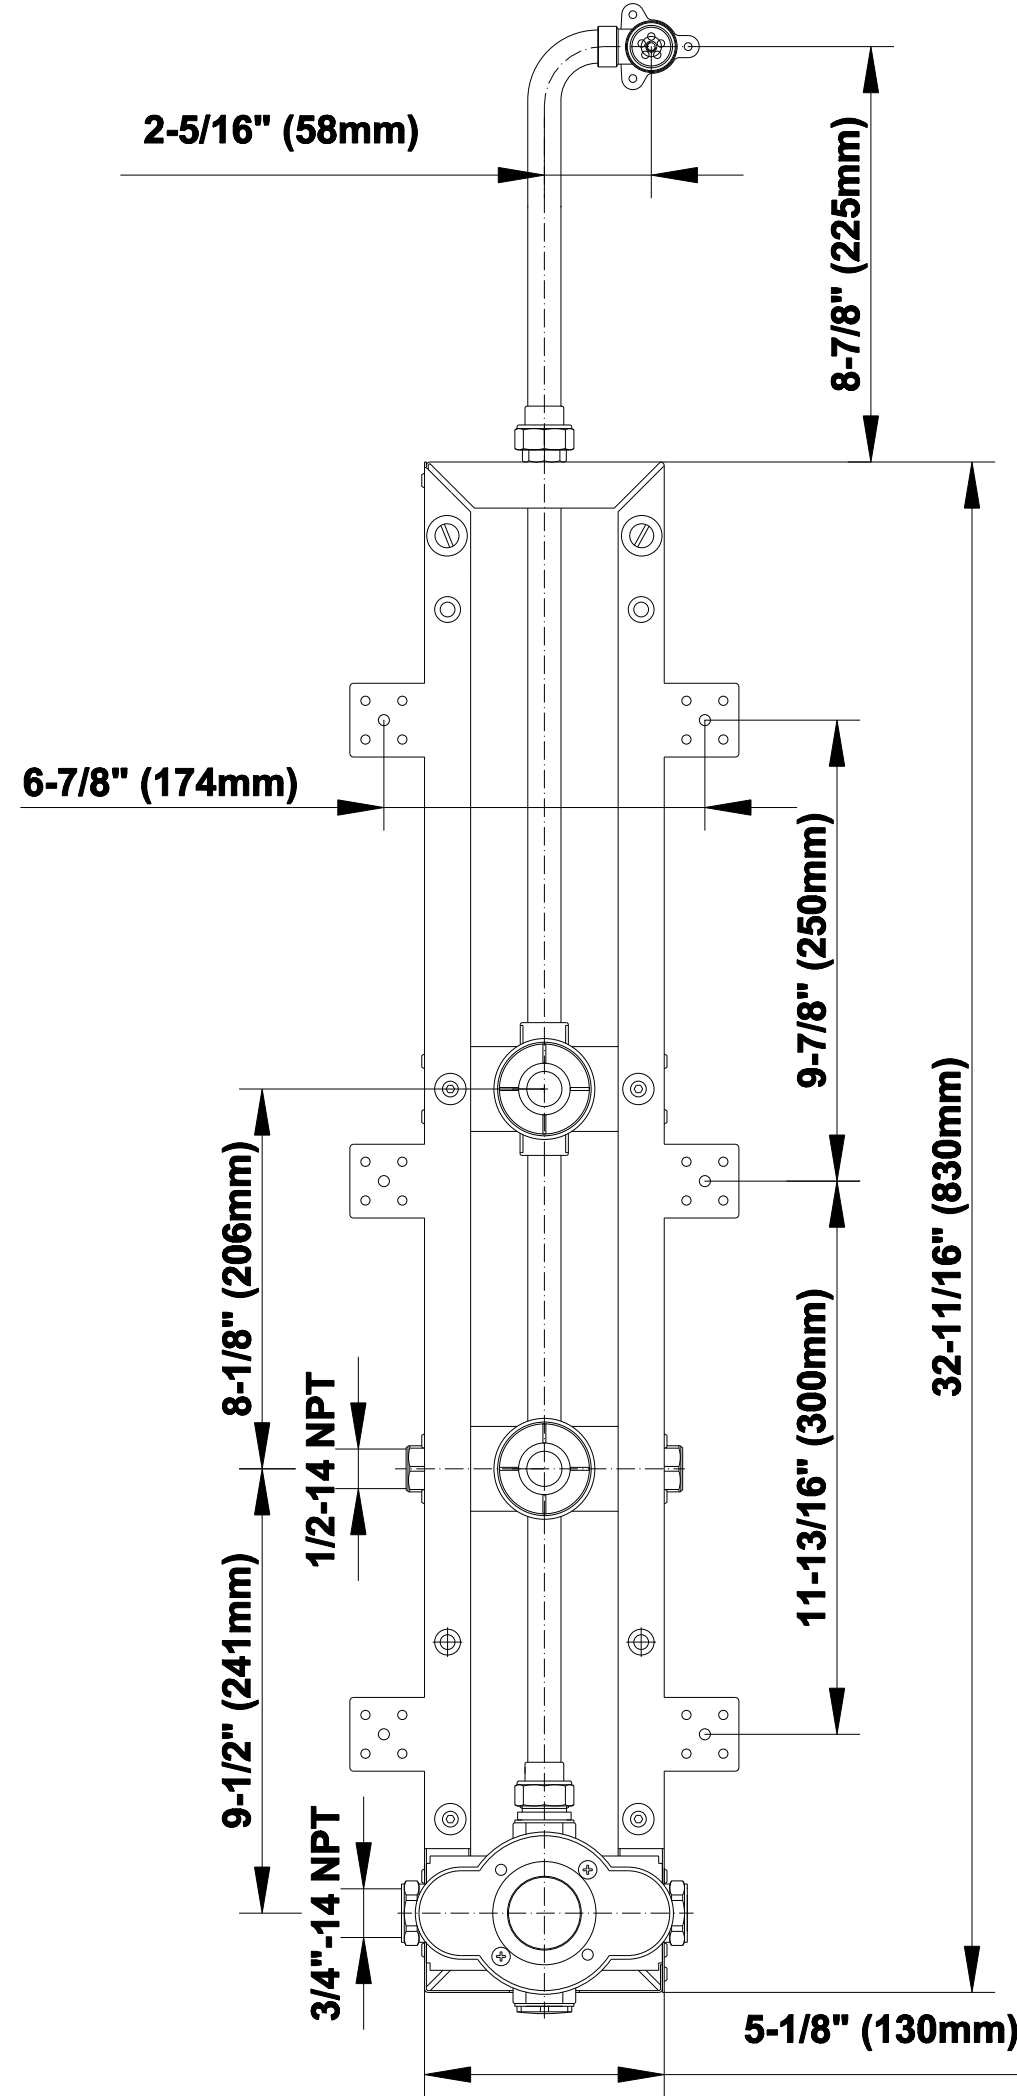

SHOWER
Square Thermostatic Ski Shower
Set w/Handshowers (Trim &
Rough)
GE2.020A-LM40S

GRAFF®

Information

- 3/4" Thermostatic Valve
- Showerhead with no-clog, easy-clean spray nozzles
- Handshower Set w/Wall Bracket
- Optional Extension Kit Available
- Flow Rates: showerhead ≤ 2.5 max gpm, handshower ≤ 1.5 max gpm

SHOWER
59" Shower Hose
G-8605

GRAFF®

Information

- Brass spiral flexible hose with conical nut

Finishes

Polished
Chrome

Stainless®
(Satin Nickel)

Product Features

Finishes

Polished
Chrome

Steelnox®
(Satin Nickel)

G-8654

Shower Components
Contemporary Rectangle Handshower

Product Features

- Smooth, all-metal handle
- Shower hose not included
- Includes internal backflow preventer
- Handshower flow rate ≤ 1.5 max gpm

SHOWER
Rough Ski Shower
G-8805

GRAFF®

Information

- Complete rough box includes 1 thermostatic and 2 Stop/Volume Control Valves

Finishes

Polished
Chrome

Stealnox®
(Satin Nickel)

Complete Rough Box G-8805