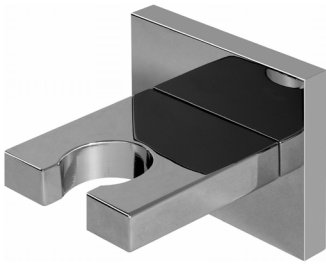

SHOWER
Square Thermostatic Ski Shower
Set w/Handshowers (Trim &
Rough)
GE2.020A-LM40S

GRAFF®

Information

- 3/4" Thermostatic Valve
- Showerhead with no-clog, easy-clean spray nozzles
- Handshower Set w/Wall Bracket
- Optional Extension Kit Available
- Flow Rates: showerhead ≤ 2.5 max gpm, handshower ≤ 1.5 max gpm

SHOWER
59" Shower Hose
G-8605

GRAFF®

Information

- Brass spiral flexible hose with conical nut

Finishes

Polished
Chrome

Stainless®
(Satin Nickel)

Product Features

* Special order finish- call for availability

SHOWER
Contemporary Square Wall
Bracket for Handshower
G-8632

GRAFF®

Information

- Solid brass construction

Finishes

Polished
Chrome

Steelnox®
(Satin Nickel)

G-8632

Contemporary Square Wall Bracket for Handshower

Product Features

- Solid brass construction

Available Finishes

- Polished Chrome
G-8632-PC
- Steelnox[®]
G-8632-SN

Warranty

- Limited lifetime warranty