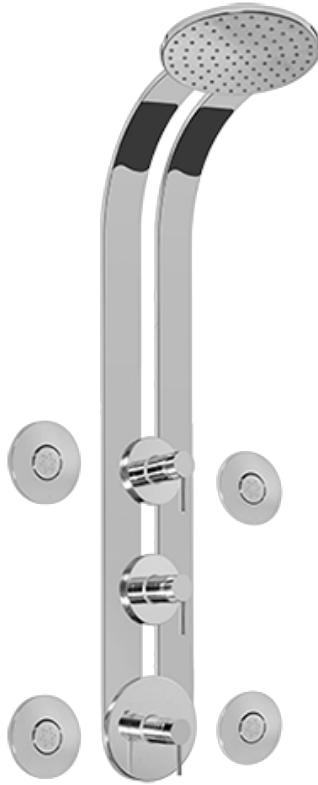

SHOWER
Round Thermostatic Ski Shower
Set w/Body Sprays (Rough &
Trim)
GD3.100A-LM37S

GRAFF[®]

Information

- 3/4" Thermostatic Valve
- Showerhead with no-clog, easy-clean spray nozzles
- Swivel Body Sprays (4 pieces)
- Optional Extension Kit Available
- Flow Rates: showerhead ≤ 2.5 max gpm
- ADA

SHOWER
Contemporary Flush Mount Body
Spray w/ Solid Brass Swivel Head
G-8495

GRAFF®

Information

- 12 no-clog, easy-clean silicon jets
- Metal ball-joint allows for 18° angle adjustment of body spray
- Brass wall escutcheon and flush-mounted trim
- 1/2" NPT female thread inlet
- Body spray flow rate \leq 1.5 max gpm

Finishes

Polished
Chrome

Steelnox®
(Satin Nickel)

G-8495

Shower Components

Contemporary Flush-Mount Body Spray with Solid Brass Swivel Head

GRAFF®

Product Features

- 12 no-clog, easy-clean silicone jets
- Metal ball-joint allows for 18° angle adjustment of body spray
- Brass wall escutcheon and flush-mounted trim
- 1/2" NPT female thread inlet
- Body spray flow rate ≤ 1.5 max gpm