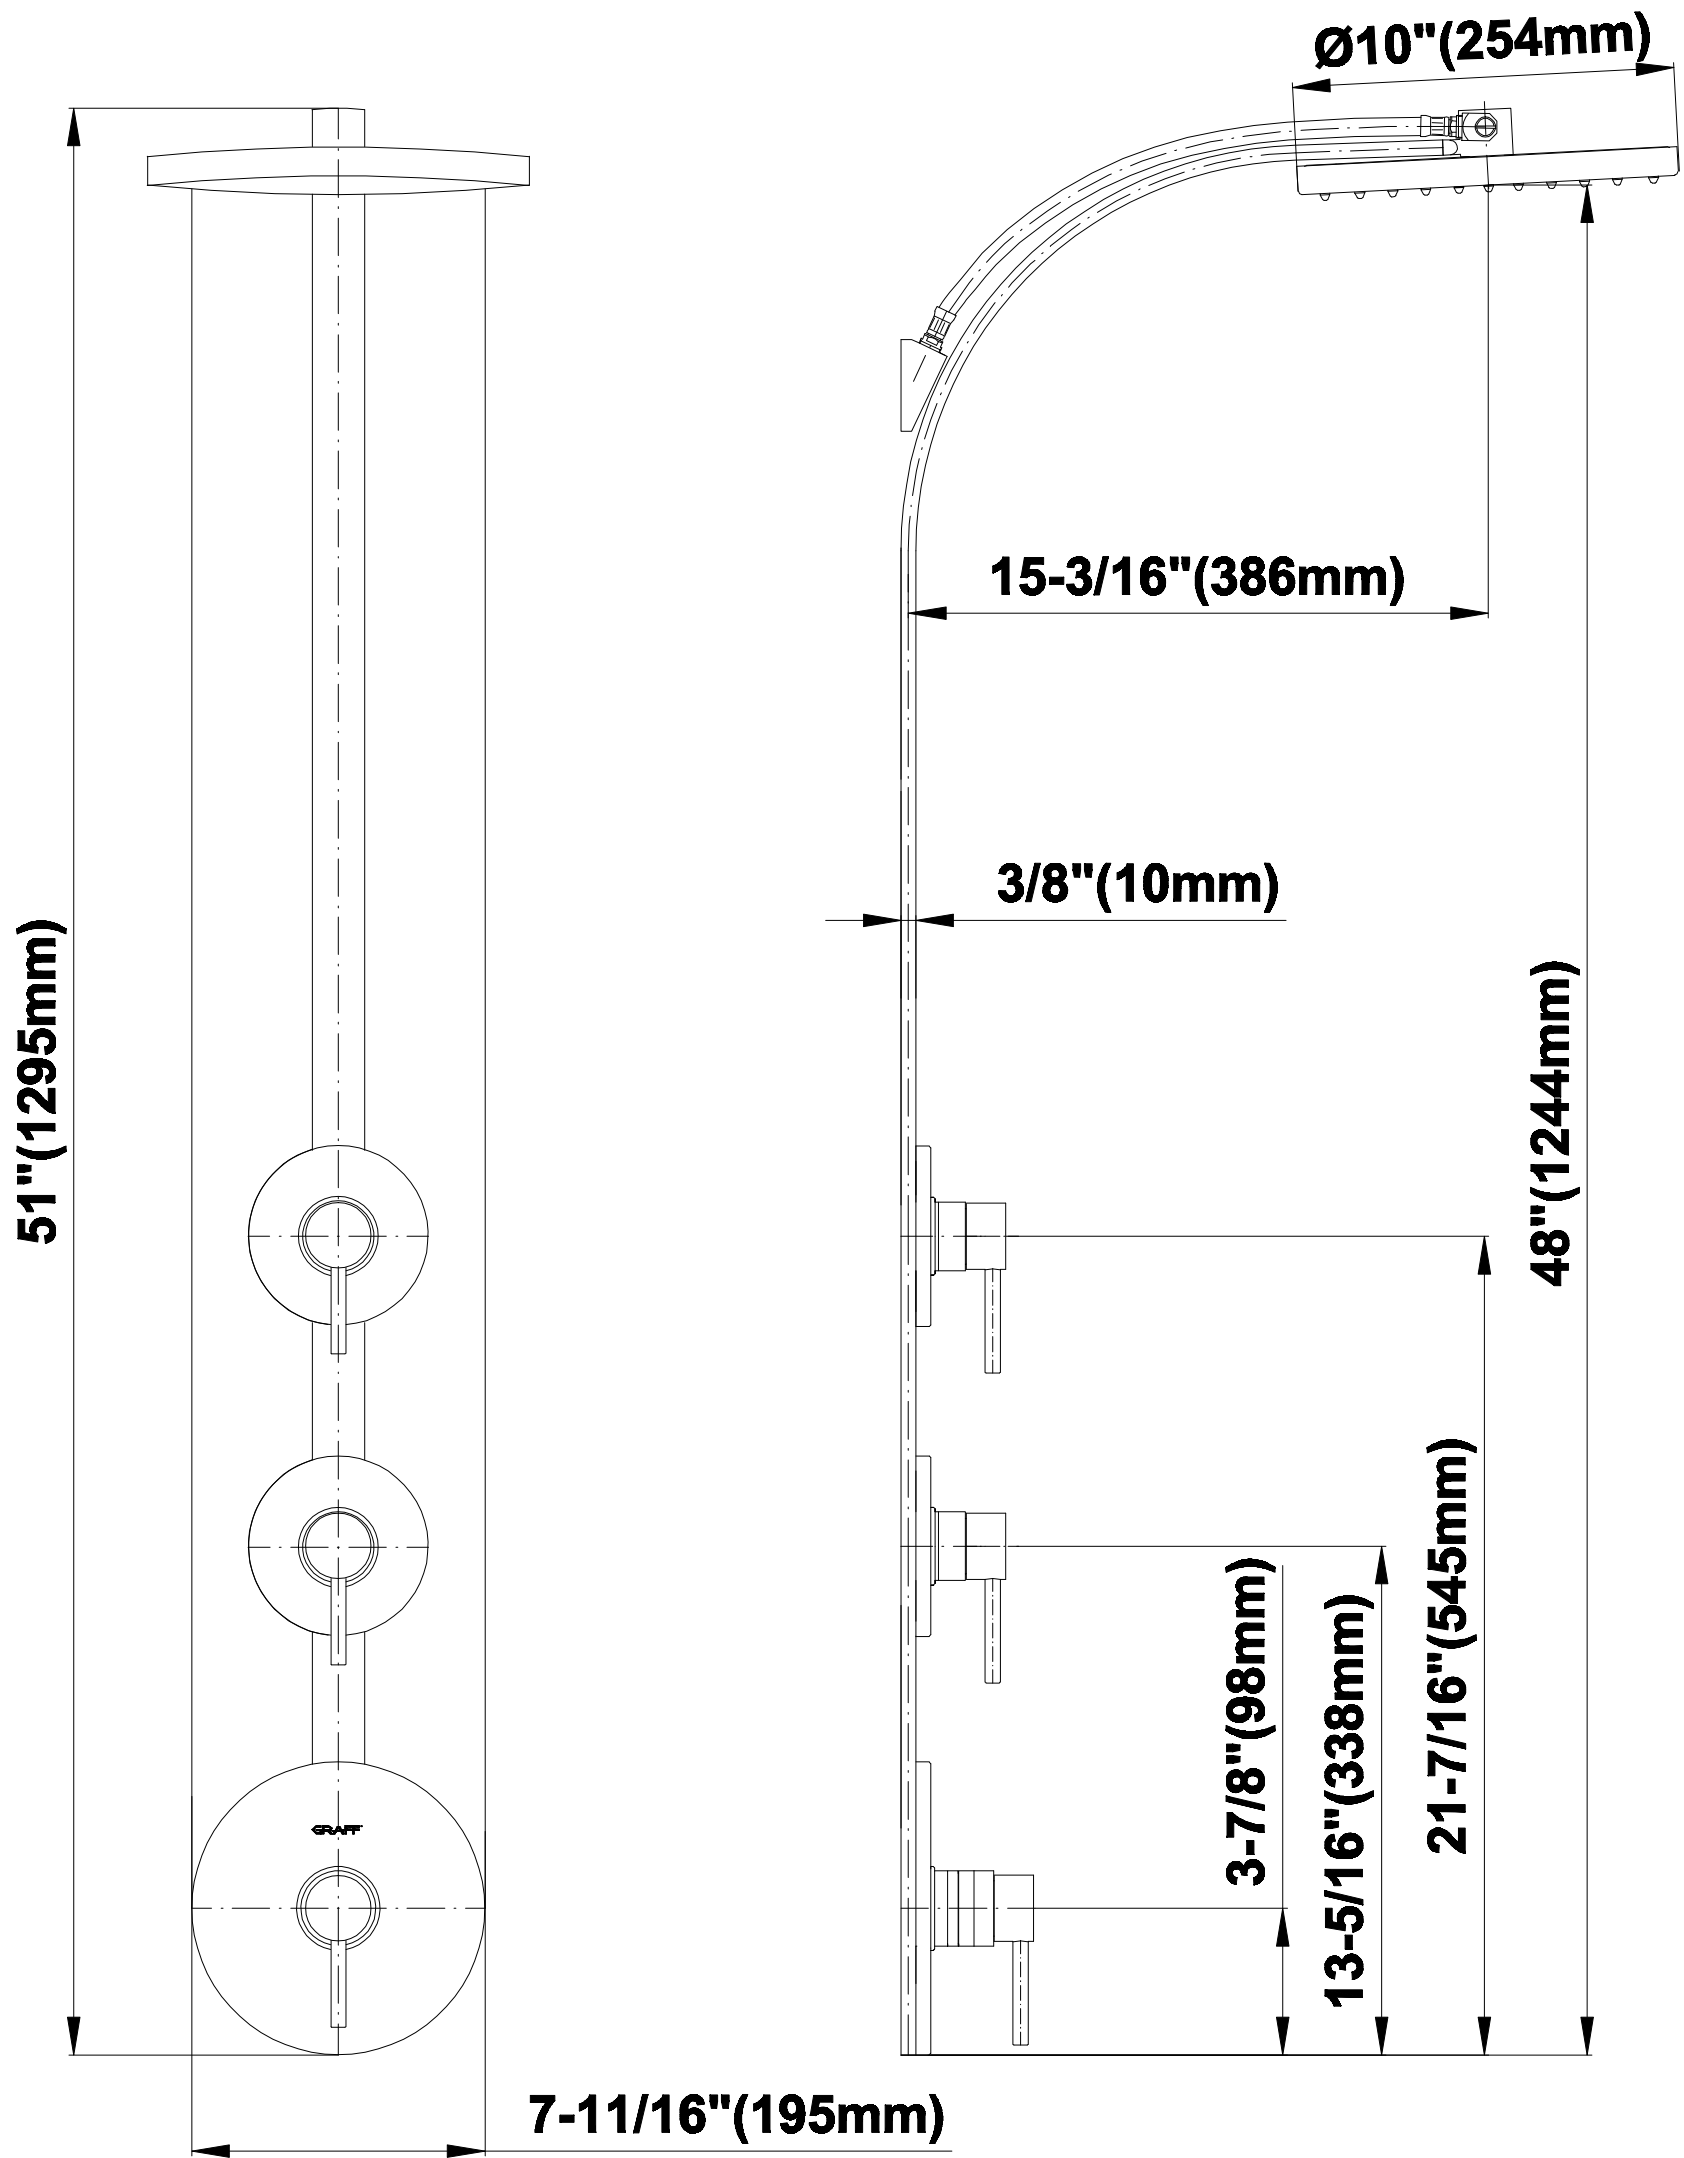

SHOWER
Round Thermostatic Ski Shower
Set w/Body Sprays (Rough &
Trim)
GD3.100A-LM37S

GRAFF[®]

Information

- 3/4" Thermostatic Valve
- Showerhead with no-clog, easy-clean spray nozzles
- Swivel Body Sprays (4 pieces)
- Optional Extension Kit Available
- Flow Rates: showerhead ≤ 2.5 max gpm
- ADA

SHOWER
Contemporary Flush Mount Body
Spray w/ Solid Brass Swivel Head
G-8495

GRAFF®

Information

- 12 no-clog, easy-clean silicon jets
- Metal ball-joint allows for 18° angle adjustment of body spray
- Brass wall escutcheon and flush-mounted trim
- 1/2" NPT female thread inlet
- Body spray flow rate \leq 1.5 max gpm

- 12 no-clog, easy-clean silicone jets
- Metal ball-joint allows for 18° angle adjustment of body spray
- Brass wall escutcheon and flush-mounted trim
- 1/2" NPT female thread inlet
- Body spray flow rate ≤ 1.5 max gpm

SHOWER
Rough Ski Shower
G-8805

GRAFF®

Information

- Complete rough box includes 1 thermostatic and 2 Stop/Volume Control Valves

Finishes

Polished
Chrome

Steelnox®
(Satin Nickel)

Complete Rough Box G-8805