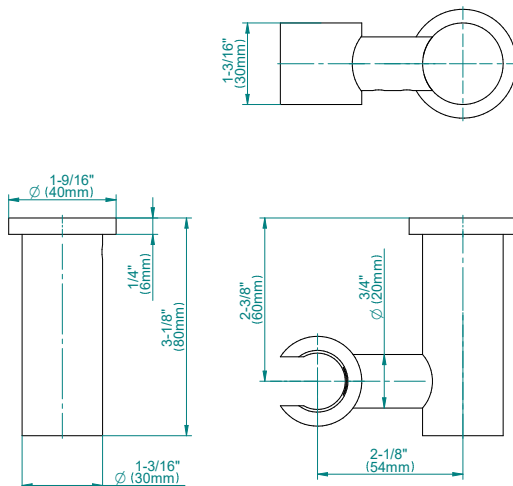

The measurements shown are for reference only. Products and specifications shown are subject to change without notice. Revised 10/2019

www.graff-designs.com | phone: 800-954-4723