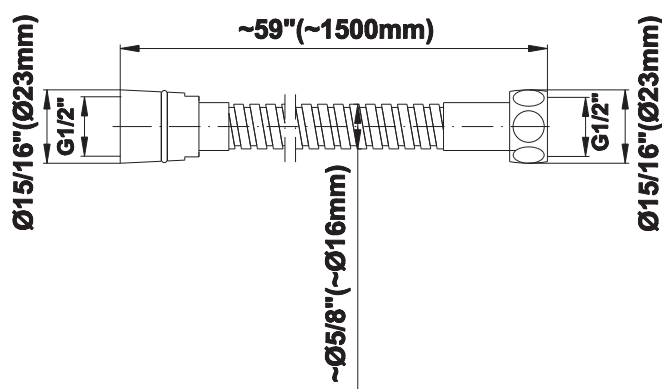

SHOWER
Round Thermostatic Ski Shower
Set w/Handspray (Rough & Trim)
GD2.030A-LM37S

GRAFF[®]

Information

- 3/4" Thermostatic Valve
- Showerhead with no-clog, easy-clean spray nozzles
- Handshower Set w/Wall Bracket and Multi-function Handshower
- Optional Extension Kit Available
- Flow Rates: showerhead ≤ 2.5 max gpm, handshower ≤ 1.5 max gpm

SHOWER
59" Shower Hose
G-8605

GRAFF®

Information

- Brass spiral flexible hose with conical nut

Finishes

Polished
Chrome

Steelnox®
(Satin Nickel)

Product Features

* Special order finish- call for availability

SHOWER
Contemporary Round Wall Supply
Elbow
G-8613

GRAFF®

Information

- 1/2" NPT female thread inlet

Finishes

Polished
Chrome

Steelnox®
(Satin Nickel)

G-8613

Shower Components

Contemporary Round Wall Supply Elbow

Product Features

- 1/2" NPT female thread inlet

Warranty

- Limited lifetime warranty

For complete warranty information go to www.graff-designs.com/en-nam/warranty