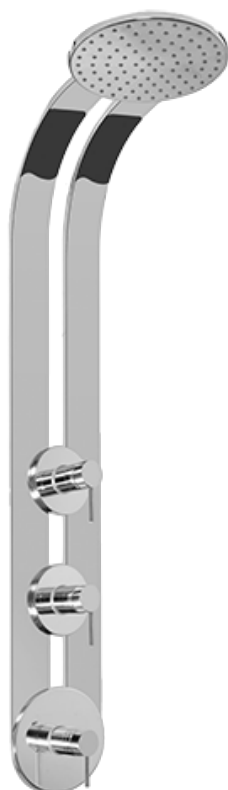

SHOWER
Round Thermostatic Ski Shower
Set w/Handspray (Rough & Trim)
GD2.030A-LM37S

GRAFF[®]

Information

- 3/4" Thermostatic Valve
- Showerhead with no-clog, easy-clean spray nozzles
- Handshower Set w/Wall Bracket and Multi-function Handshower
- Optional Extension Kit Available
- Flow Rates: showerhead ≤ 2.5 max gpm, handshower ≤ 1.5 max gpm

SHOWER
59" Shower Hose
G-8605

GRAFF®

Information

- Brass spiral flexible hose with conical nut

Finishes

Polished
Chrome

Steelnox®
(Satin Nickel)

Product Features

Available Finishes

- Polished Chrome G-8664-PC
- Steelnox® G-8664-SN

Warranty

- Limited lifetime warranty

For complete warranty information go to <http://www.graff-faucets.com/en/info/faqs>

SHOWER
Shower Panel and Handles
G-8800-LM37S-T

GRAFF®

Finishes

Polished
Chrome

Steelnox®
(Satin Nickel)

Information

- Complete rough box includes 1 thermostatic and 2 Stop/Volume Control Valves

Finishes

Polished
Chrome