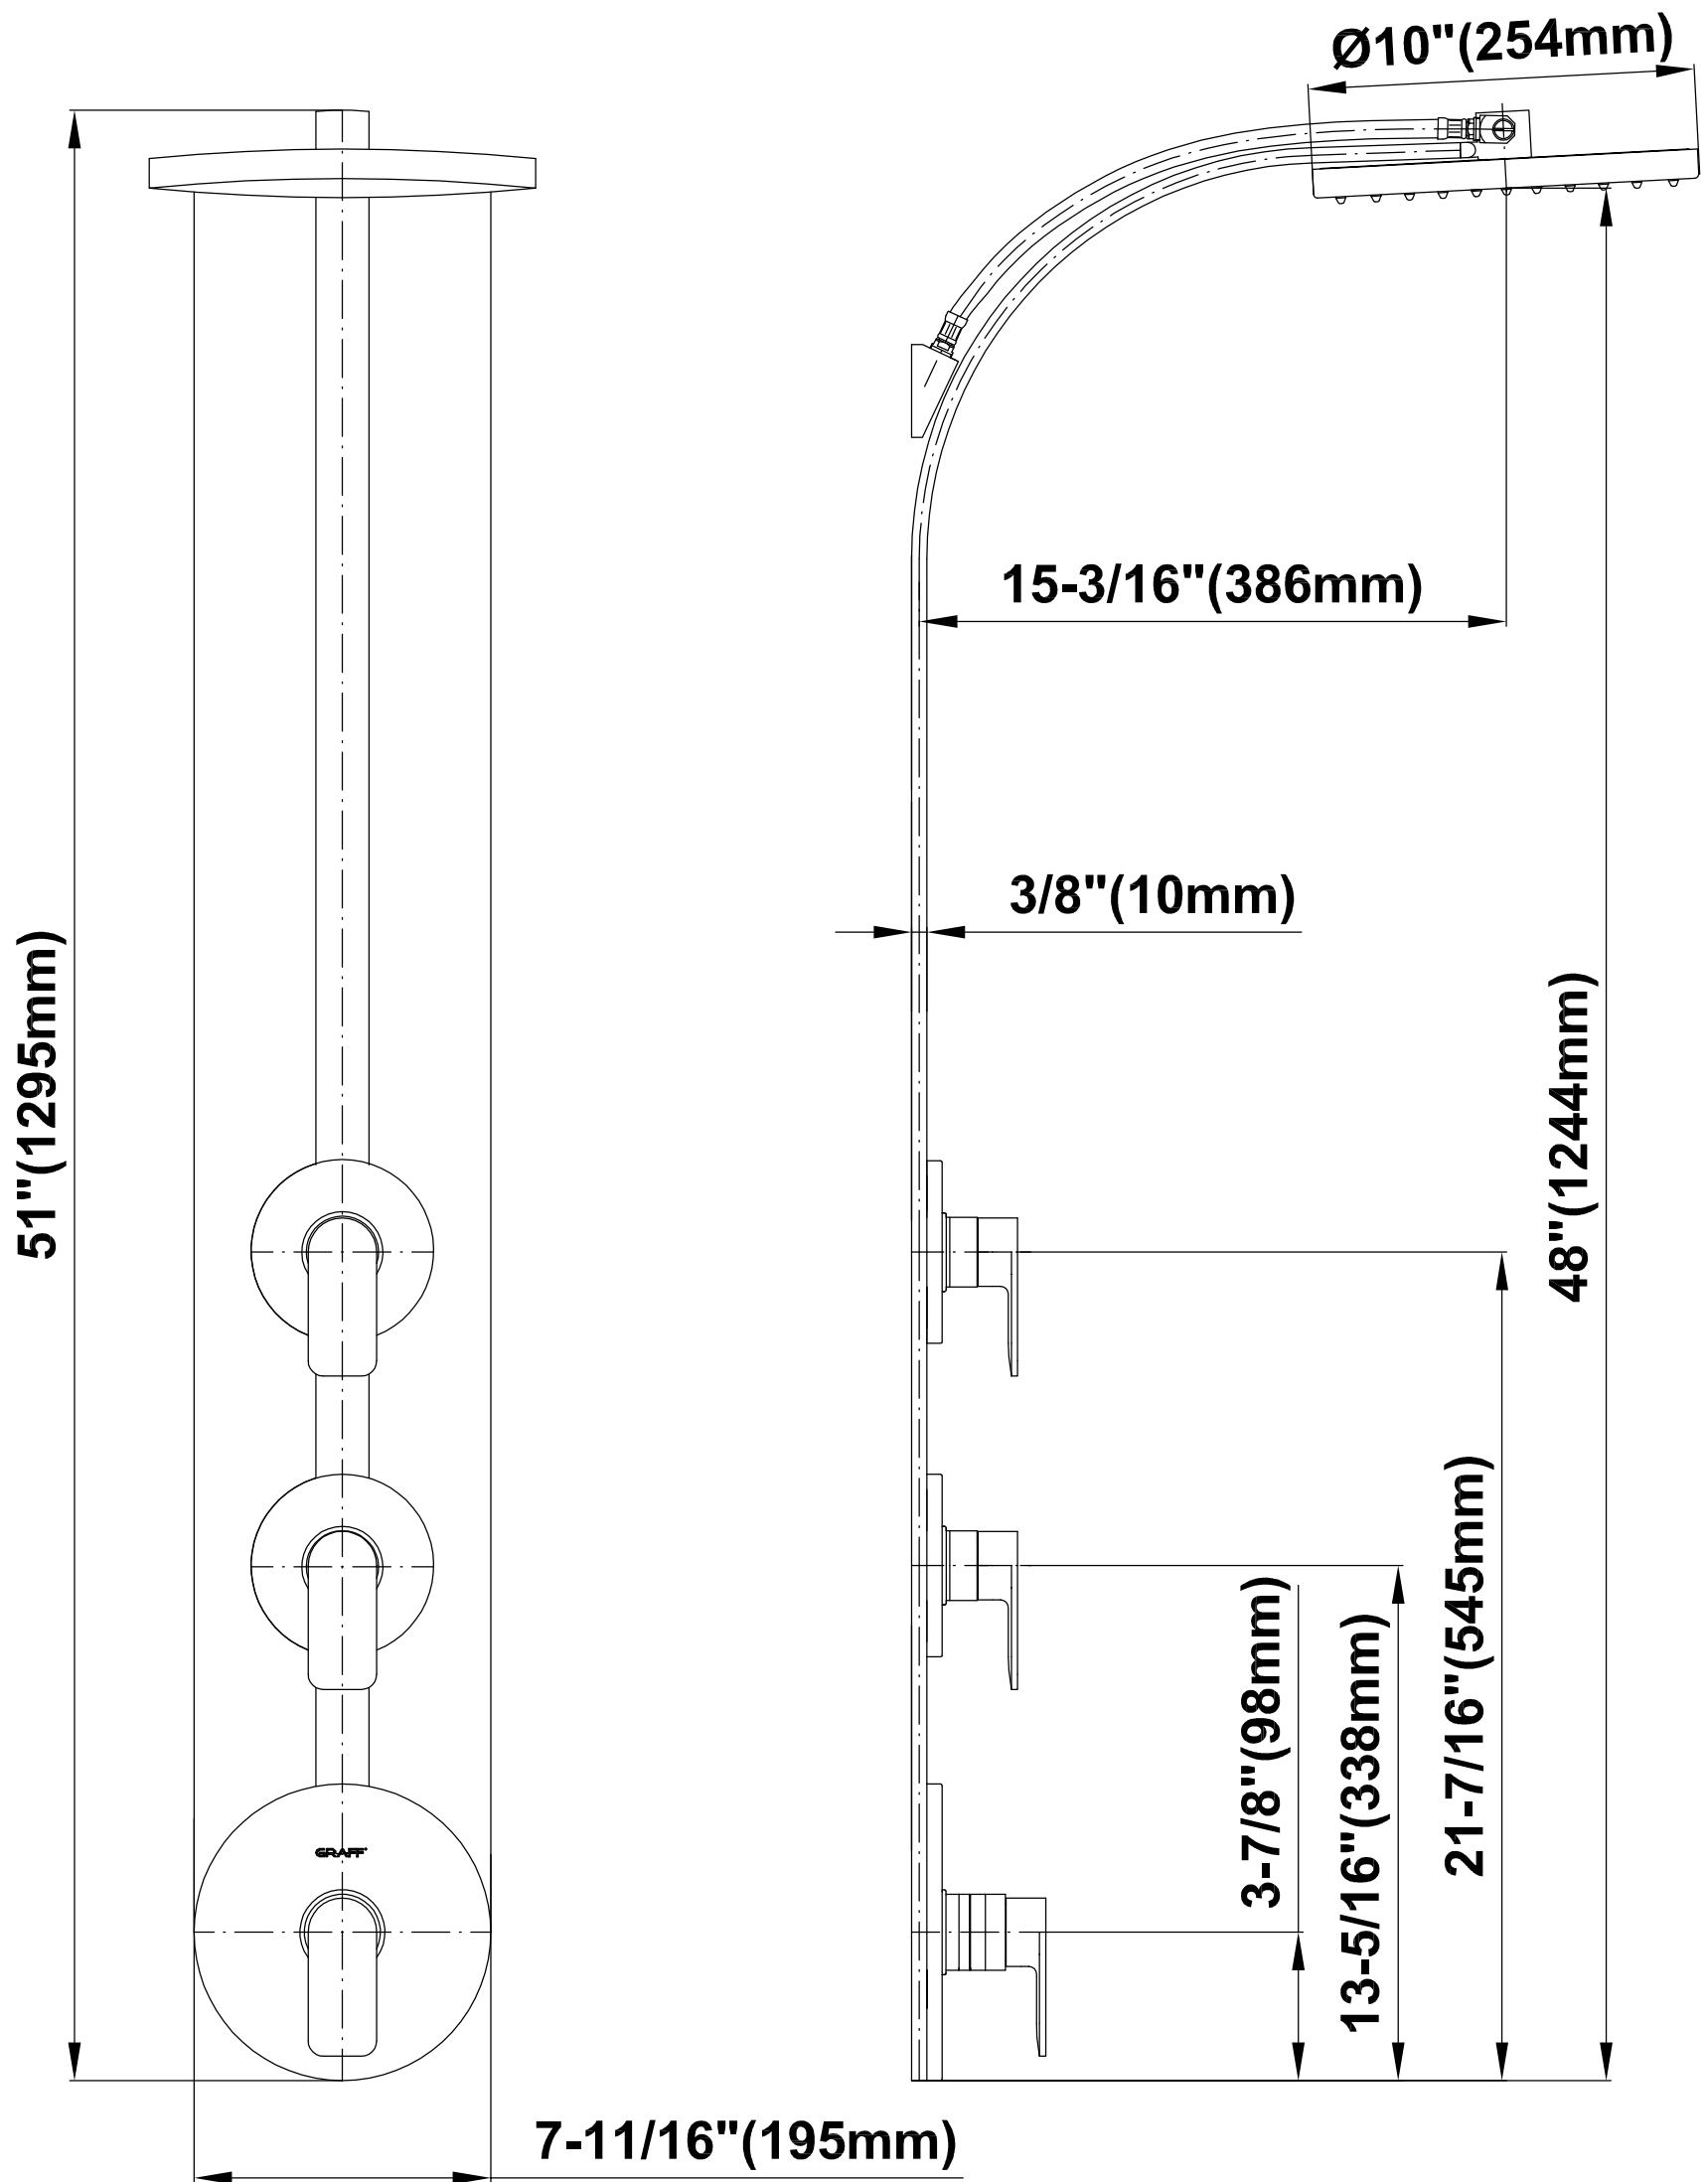

G-8800

SENTO Series