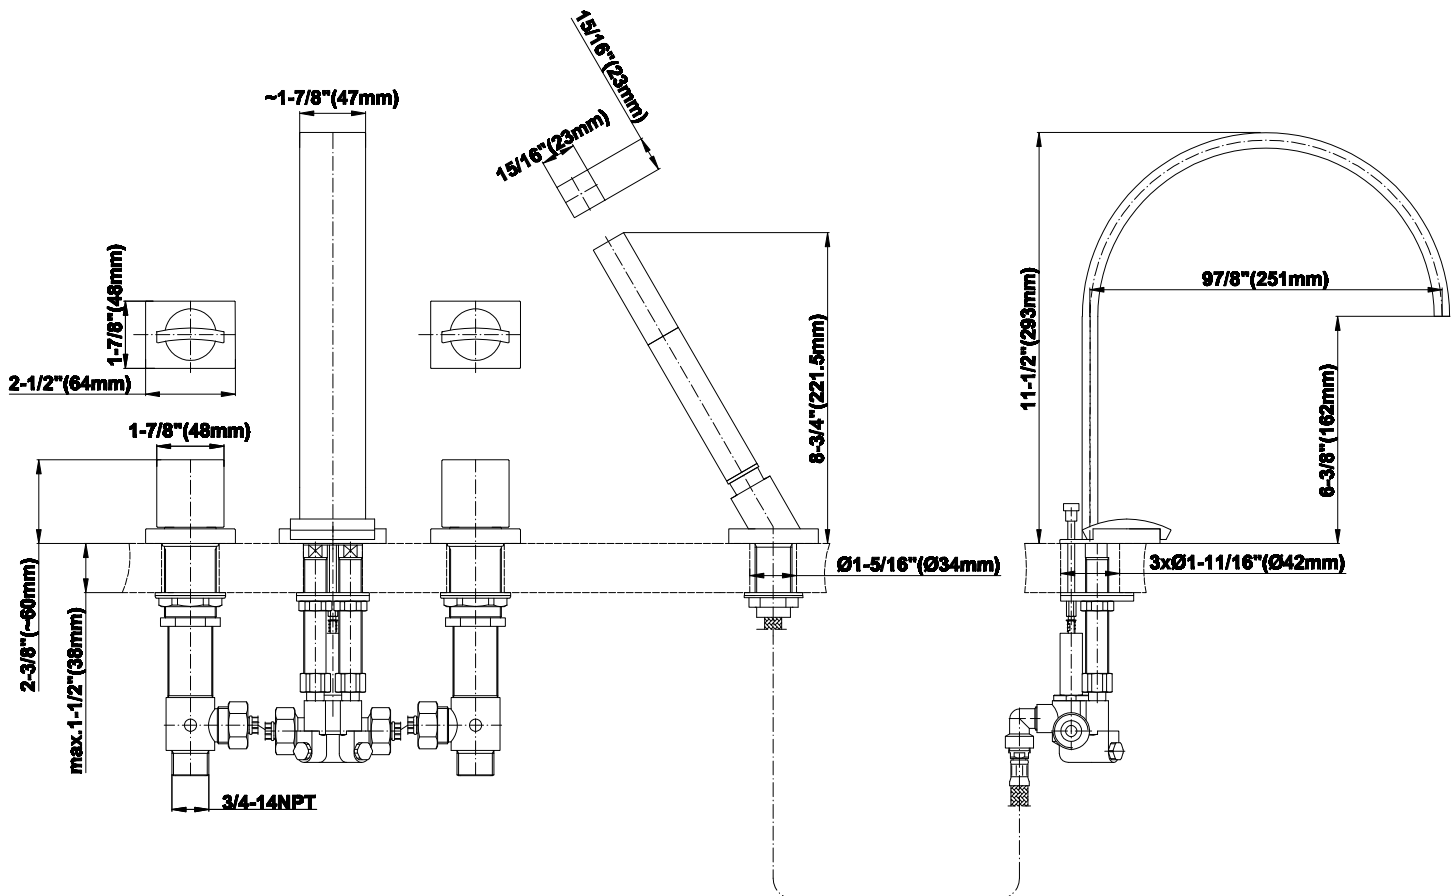

The measurements shown are for reference only. Products and specifications shown are subject to change without notice. Revised 11/2016

www.graff-faucets.com | phone: 800-954-4723