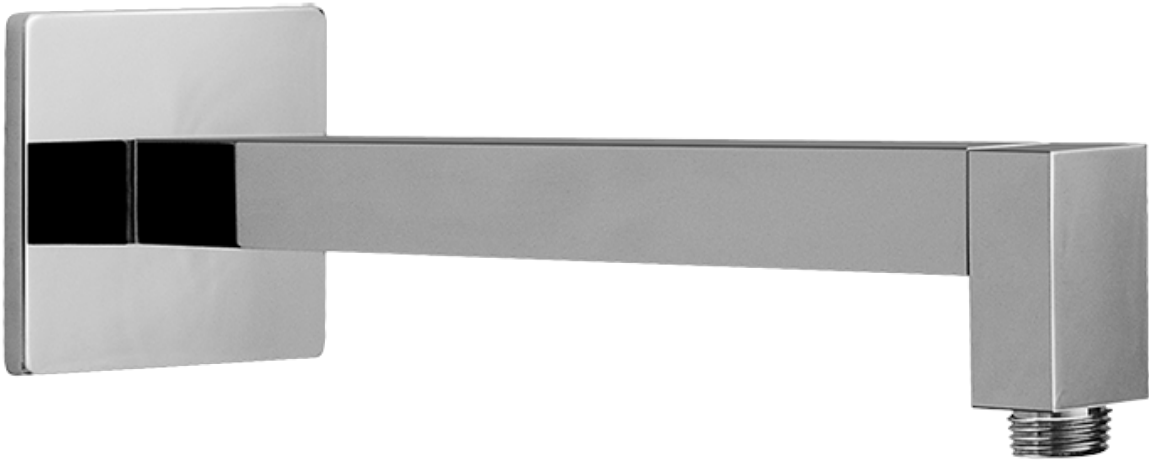

Finishes

Polished
Chrome

Steelnox®
(Satin Nickel)

SHOWER
Immersion SOLID Trim Plate
w/Handle
G-8041-C9S-T

GRAFF®

Information

- Single metal handle
- Decorative trim plate
- Use with G-8000 or G-8005 thermostatic rough valve
- To complete package, you must order rough valve
- ADA

Finishes

Polished
Chrome

Steelnox®
(Satin Nickel)

G-8497

Shower Components

Contemporary Flush-Mount Body Spray with Solid Brass Swivel Head

Product Features

- 12 no-clog, easy-clean silicone jets
- Metal ball-joint allows for 18° angle adjustment of body spray
- Brass wall escutcheon and Flush-mounted trim
- 1/2" NPT female thread inlet
- Body spray flow rate ≤ 1.5 max gpm

SHOWER
Contemporary 12" Shower Arm
G-8530

GRAFF®

Information

- Includes arm and square flange
- 1/2" NPT male thread inlet
- For use with all showerheads (especially G-8438)

Finishes

Polished
Chrome

Steelnox®
(Satin Nickel)