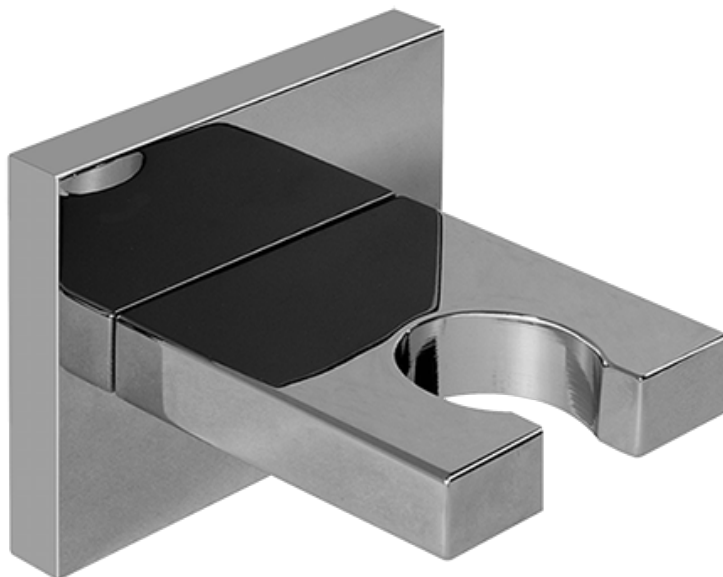

Finishes

Polished
Chrome

Steelnox®
(Satin Nickel)

G-8497

Shower Components

Contemporary Flush-Mount Body Spray with Solid Brass Swivel Head

Product Features

- 12 no-clog, easy-clean silicone jets
- Metal ball-joint allows for 18° angle adjustment of body spray
- Brass wall escutcheon and Flush-mounted trim
- 1/2" NPT female thread inlet
- Body spray flow rate ≤ 1.5 max gpm

SHOWER
Contemporary 12" Shower Arm
G-8530

GRAFF®

Information

- Includes arm and square flange
- 1/2" NPT male thread inlet
- For use with all showerheads (especially G-8438)

Finishes

Polished
Chrome

Steelnox®
(Satin Nickel)

G-8530

SHOWER
59" Shower Hose
G-8605

GRAFF®

Information

- Brass spiral flexible hose with conical nut

Finishes

Polished
Chrome

Steelnox®
(Satin Nickel)

* Special order finish- call for availability

SHOWER
Contemporary Square Wall
Bracket for Handshower
G-8632

GRAFF®

Information

- Solid brass construction

Finishes

Polished
Chrome

Steelnox®
(Satin Nickel)