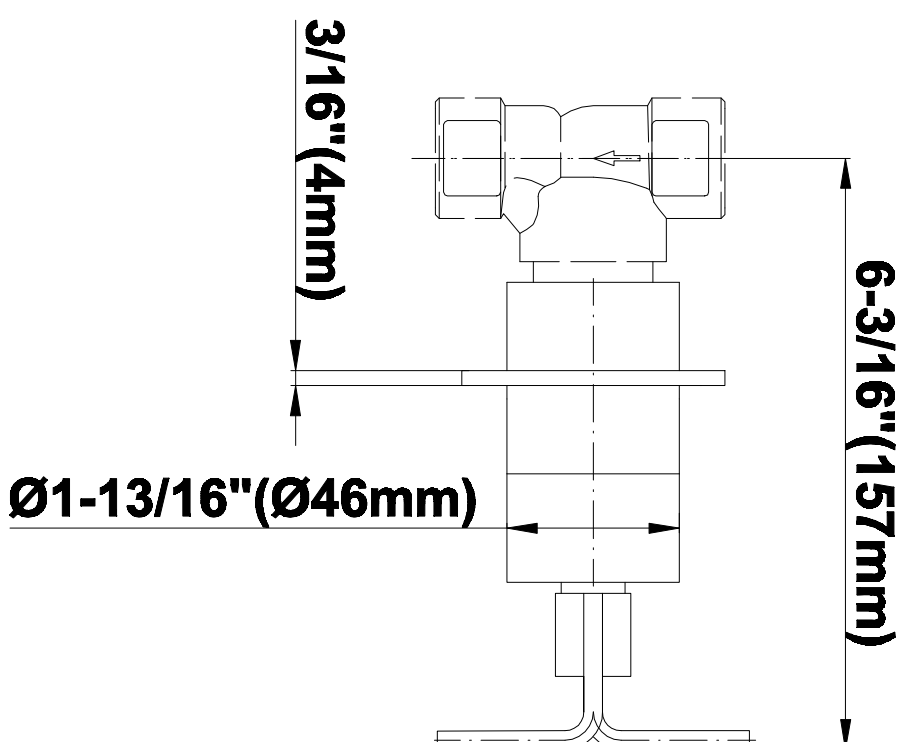

SHOWER
Contemporary Square
Thermostatic Set w/Body Sprays
& Handshower (Rough & Trim)
GC1.132A-C9S

GRAFF®

Information

- 8" Rain Showerhead with 12" Wall-Mounted Shower Arm
- Flush-Mounted Swivel Body Sprays (3 pieces)
- Handshower Set w/Wall Bracket and Multi-function Handshower
- 3/4" Thermostatic Valve
- Stop/Volume Control Valves (3 pieces)
- Flow rates: showerhead ≤ 1.8 max gpm, handshower ≤ 1.5 max gpm, body sprays ≤ 1.5 max gpm each
- Optional Extension Kit Available

SHOWER
Rough
G-8005

GRAFF®

Information

- 18.4 gpm @ 60 psi
- 3/4" universal inlets/outlets with female threads
- Built-in service stops
- Complete serviceability from front of all units
- Supplied with protective plastic cover
- Thermostatic valve uses a paraffin wax cartridge

Finishes

Polished
Chrome

Steelnox®
(Satin Nickel)

G-8095

SHOWER
8" Square Brass Showerhead
G-8438

GRAFF®

Information

- 1/4" thick
- 144 no-clog, easy-clean rubber spray nozzles
- Recommended use with ceiling shower arm
- Recommended for use at no more than 10 degrees tilt
- Showerhead flow rate ≤ 1.8 max gpm
- CALGreen

Finishes

Polished
Chrome

SteelInox®
(Satin Nickel)

G-8438

Aqua-Sense Collection
Contemporary 8" Square Showerhead

Product Features

- 1/4" thick
- 144 no-clog, easy-clean rubber spray nozzles
- Showerhead flow rate ≤ 1.8 max gpm