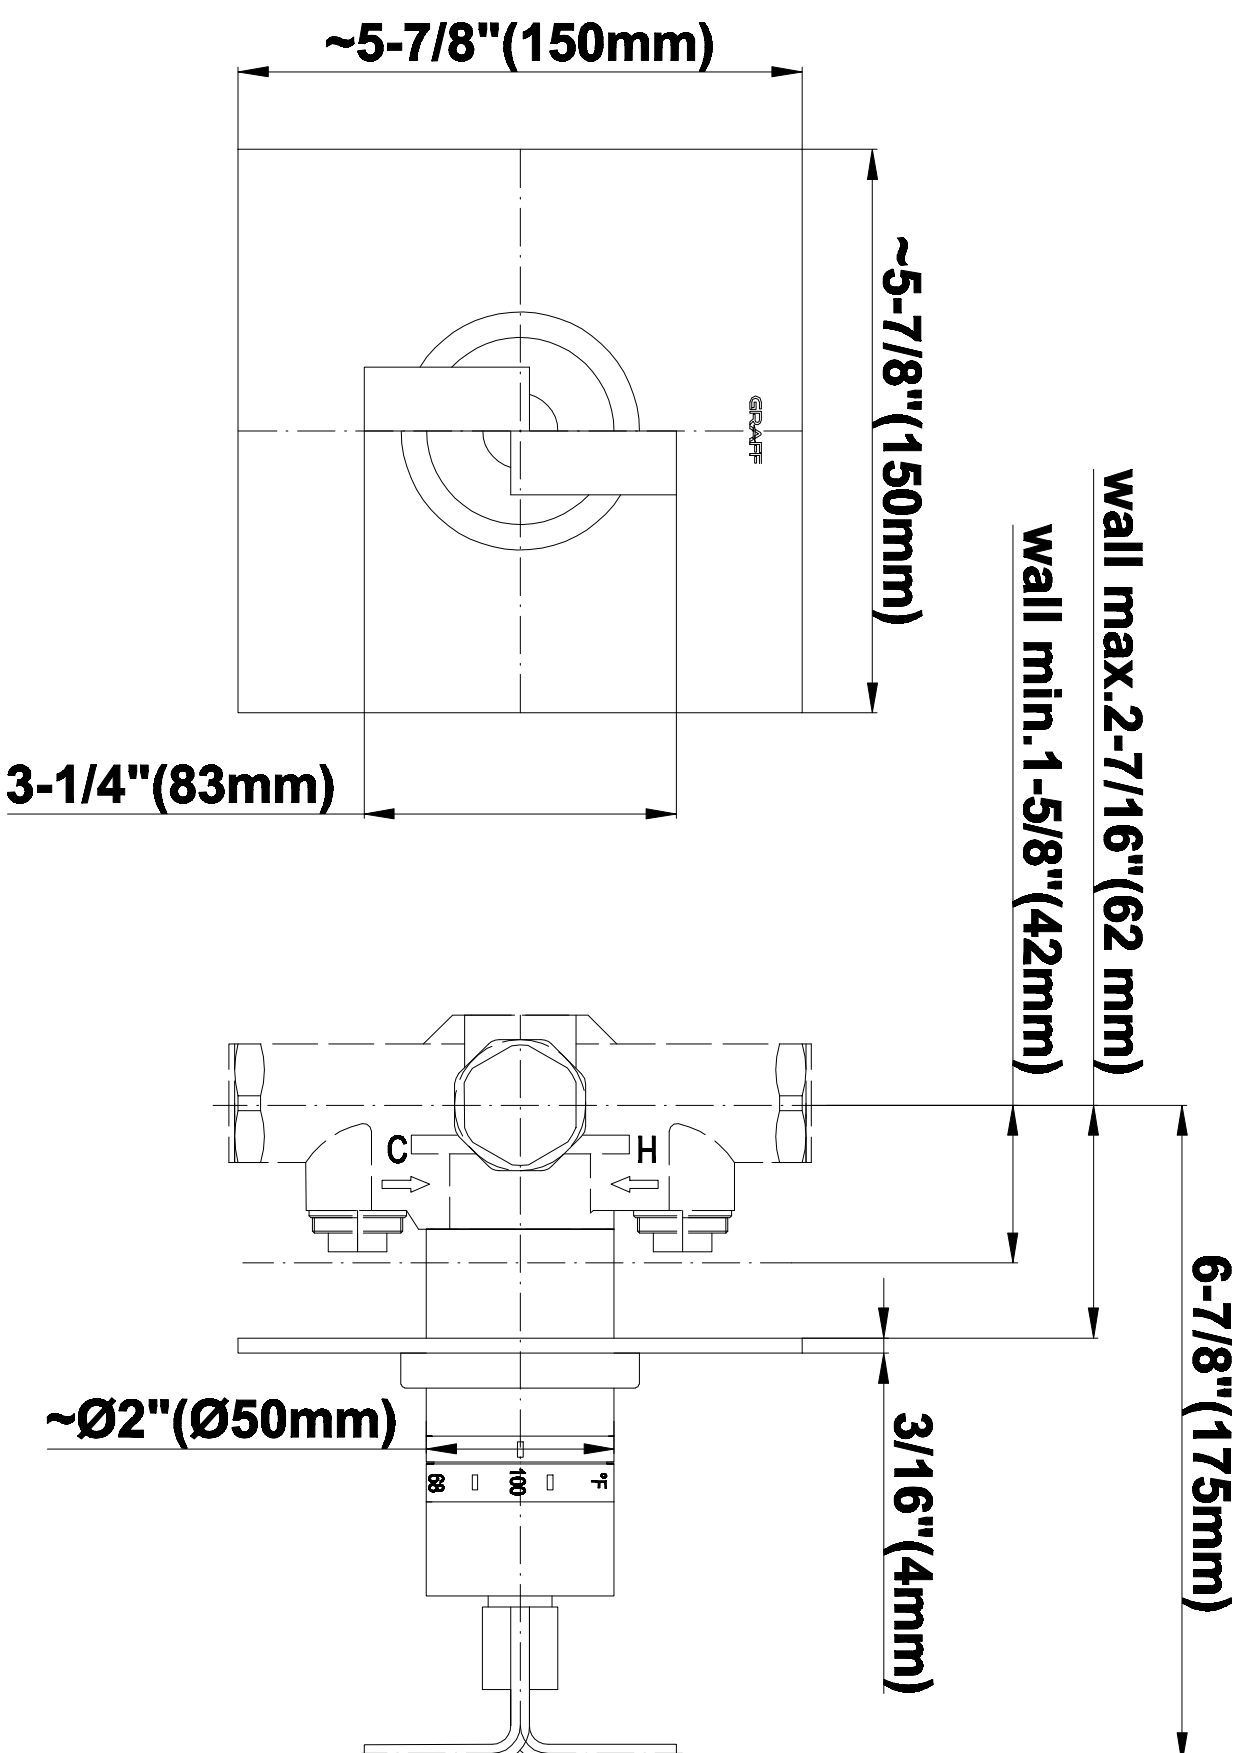

SHOWER
Contemporary Square
Thermostatic Set w/Body Sprays
& Handshower (Rough & Trim)
GC1.132A-C9S

GRAFF®

Information

- 8" Rain Showerhead with 12" Wall-Mounted Shower Arm
- Flush-Mounted Swivel Body Sprays (3 pieces)
- Handshower Set w/Wall Bracket and Multi-function Handshower
- 3/4" Thermostatic Valve
- Stop/Volume Control Valves (3 pieces)
- Flow rates: showerhead ≤ 1.8 max gpm, handshower ≤ 1.5 max gpm, body sprays ≤ 1.5 max gpm each
- Optional Extension Kit Available

SHOWER
Rough
G-8005

GRAFF®

Information

- 18.4 gpm @ 60 psi
- 3/4" universal inlets/outlets with female threads
- Built-in service stops
- Complete serviceability from front of all units
- Supplied with protective plastic cover
- Thermostatic valve uses a paraffin wax cartridge

Finishes

Polished
Chrome

Steelnox®
(Satin Nickel)

G-8041

SHOWER
Rough
G-8075

GRAFF®

Information

- 3/4" universal inlets/outlets with female threads
- Supplied with protective plastic cover

Finishes

Polished
Chrome

Steelnox®
(Satin Nickel)

G-8095

SHOWER
8" Square Brass Showerhead
G-8438

GRAFF®

Information

- 1/4" thick
- 144 no-clog, easy-clean rubber spray nozzles
- Recommended use with ceiling shower arm
- Recommended for use at no more than 10 degrees tilt
- Showerhead flow rate ≤ 1.8 max gpm
- CALGreen