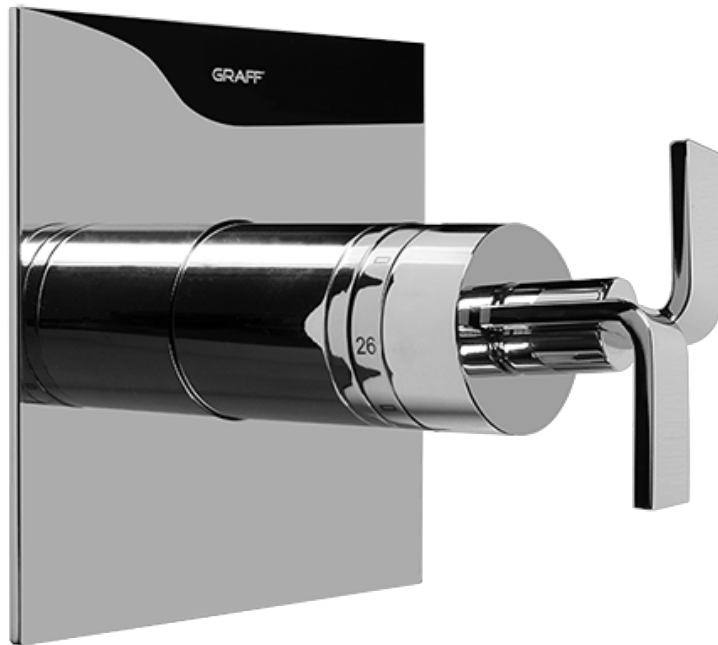

SHOWER
Contemporary Square
Thermostatic Set w/Body Sprays
& Handshower (Rough & Trim)
GC1.132A-C9S

GRAFF®

Information

- 8" Rain Showerhead with 12" Wall-Mounted Shower Arm
- Flush-Mounted Swivel Body Sprays (3 pieces)
- Handshower Set w/Wall Bracket and Multi-function Handshower
- 3/4" Thermostatic Valve
- Stop/Volume Control Valves (3 pieces)
- Flow rates: showerhead ≤ 1.8 max gpm, handshower ≤ 1.5 max gpm, body sprays ≤ 1.5 max gpm each
- Optional Extension Kit Available

SHOWER
Rough
G-8005

GRAFF®

Information

- 18.4 gpm @ 60 psi
- 3/4" universal inlets/outlets with female threads
- Built-in service stops
- Complete serviceability from front of all units
- Supplied with protective plastic cover
- Thermostatic valve uses a paraffin wax cartridge

Finishes

Polished
Chrome

Steelnox®
(Satin Nickel)

SHOWER
Immersion SOLID Trim Plate
w/Handle
G-8041-C9S-T

GRAFF®

Information

- Single metal handle
- Decorative trim plate
- Use with G-8000 or G-8005 thermostatic rough valve
- To complete package, you must order rough valve
- ADA

Finishes

Polished
Chrome

Steelnix®
(Satin Nickel)

SHOWER
Immersion SOLID Trim Plate
w/Handle
G-8095-C9S-T

GRAFF®

Information

- Single metal handle
- Decorative trim plate
- Use with G-8070 or G-8075 thermostatic stop/volume control rough valve
- To complete package, you must order rough valve
- ADA