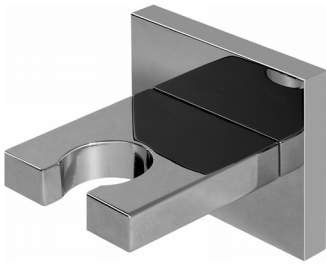

Finishes

Polished
Chrome

Steelnox®
(Satin Nickel)

G-8497

Shower Components

Contemporary Flush-Mount Body Spray with Solid Brass Swivel Head

Product Features

- 12 no-clog, easy-clean silicone jets
- Metal ball-joint allows for 18° angle adjustment of body spray
- Brass wall escutcheon and Flush-mounted trim
- 1/2" NPT female thread inlet
- Body spray flow rate ≤ 1.5 max gpm

SHOWER
Contemporary 12" Shower Arm
G-8530

GRAFF®

Information

- Includes arm and square flange
- 1/2" NPT male thread inlet
- For use with all showerheads (especially G-8438)

Finishes

Polished
Chrome

Steelnox®
(Satin Nickel)

* Special order finish- call for availability

SHOWER
Contemporary Square Wall
Bracket for Handshower
G-8632

GRAFF®

Information

- Solid brass construction

Finishes

Polished
Chrome

Steelnox®
(Satin Nickel)

G-8632

Contemporary Square Wall Bracket for Handshower

Product Features

- Solid brass construction

Available Finishes

- Polished Chrome
G-8632-PC
- Steelnox[®]
G-8632-SN

Warranty

- Limited lifetime warranty