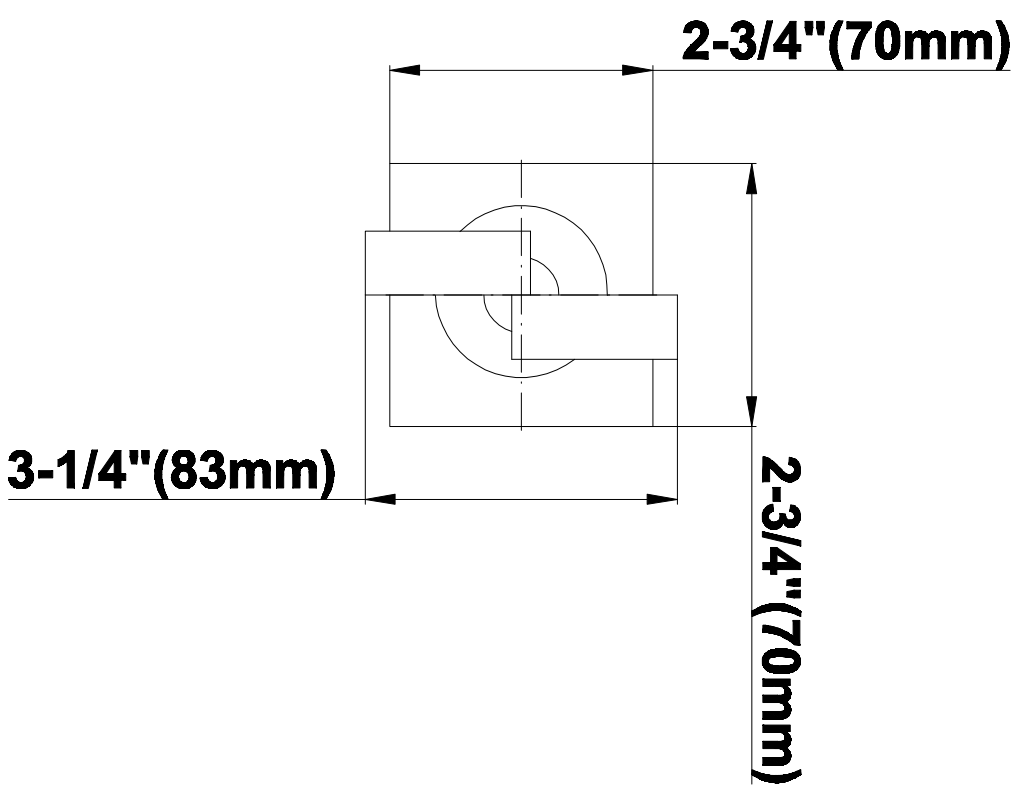

SHOWER
Contemporary Square
Thermostatic Set w/Body Sprays
& Handshower (Rough & Trim)
GC1.132A-C9S

GRAFF®

Information

- 8" Rain Showerhead with 12" Wall-Mounted Shower Arm
- Flush-Mounted Swivel Body Sprays (3 pieces)
- Handshower Set w/Wall Bracket and Multi-function Handshower
- 3/4" Thermostatic Valve
- Stop/Volume Control Valves (3 pieces)
- Flow rates: showerhead ≤ 1.8 max gpm, handshower ≤ 1.5 max gpm, body sprays ≤ 1.5 max gpm each
- Optional Extension Kit Available

Finishes

Polished
Chrome

Steelnox®
(Satin Nickel)

G-8095

SHOWER
8" Square Brass Showerhead
G-8438

GRAFF®

Information

- 1/4" thick
- 144 no-clog, easy-clean rubber spray nozzles
- Recommended use with ceiling shower arm
- Recommended for use at no more than 10 degrees tilt
- Showerhead flow rate ≤ 1.8 max gpm
- CALGreen

Finishes

Polished
Chrome

SteelInox®
(Satin Nickel)

G-8438

Aqua-Sense Collection
Contemporary 8" Square Showerhead

Product Features

- 1/4" thick
- 144 no-clog, easy-clean rubber spray nozzles
- Showerhead flow rate ≤ 1.8 max gpm