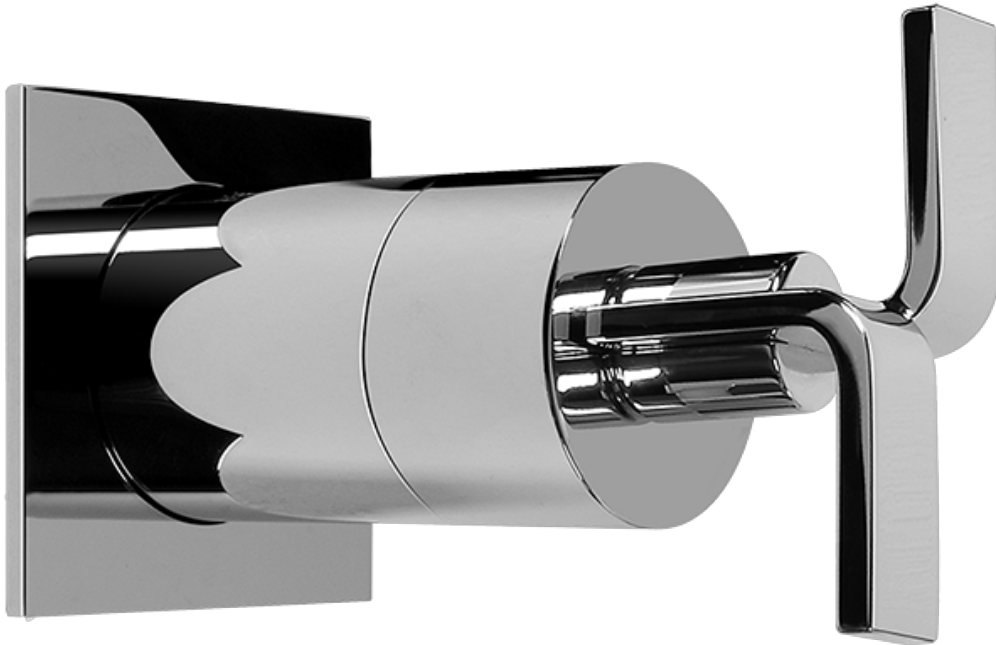

SHOWER
Contemporary Square
Thermostatic Set w/Body Sprays
& Handshower (Rough & Trim)
GC1.132A-C9S

GRAFF®

Information

- 8" Rain Showerhead with 12" Wall-Mounted Shower Arm
- Flush-Mounted Swivel Body Sprays (3 pieces)
- Handshower Set w/Wall Bracket and Multi-function Handshower
- 3/4" Thermostatic Valve
- Stop/Volume Control Valves (3 pieces)
- Flow rates: showerhead ≤ 1.8 max gpm, handshower ≤ 1.5 max gpm, body sprays ≤ 1.5 max gpm each
- Optional Extension Kit Available

Finishes

Polished
Chrome

Steelnox®
(Satin Nickel)

SHOWER
Immersion SOLID Trim Plate
w/Handle
G-8041-C9S-T

GRAFF®

Information

- Single metal handle
- Decorative trim plate
- Use with G-8000 or G-8005 thermostatic rough valve
- To complete package, you must order rough valve
- ADA

Finishes

Polished
Chrome

Steelnix®
(Satin Nickel)

SHOWER
Immersion SOLID Trim Plate
w/Handle
G-8095-C9S-T

GRAFF®

Information

- Single metal handle
- Decorative trim plate
- Use with G-8070 or G-8075 thermostatic stop/volume control rough valve
- To complete package, you must order rough valve
- ADA

Finishes

Polished
Chrome

Steelnox®
(Satin Nickel)

G-8095

SHOWER
8" Square Brass Showerhead
G-8438

GRAFF®

Information

- 1/4" thick
- 144 no-clog, easy-clean rubber spray nozzles
- Recommended use with ceiling shower arm
- Recommended for use at no more than 10 degrees tilt
- Showerhead flow rate ≤ 1.8 max gpm
- CALGreen