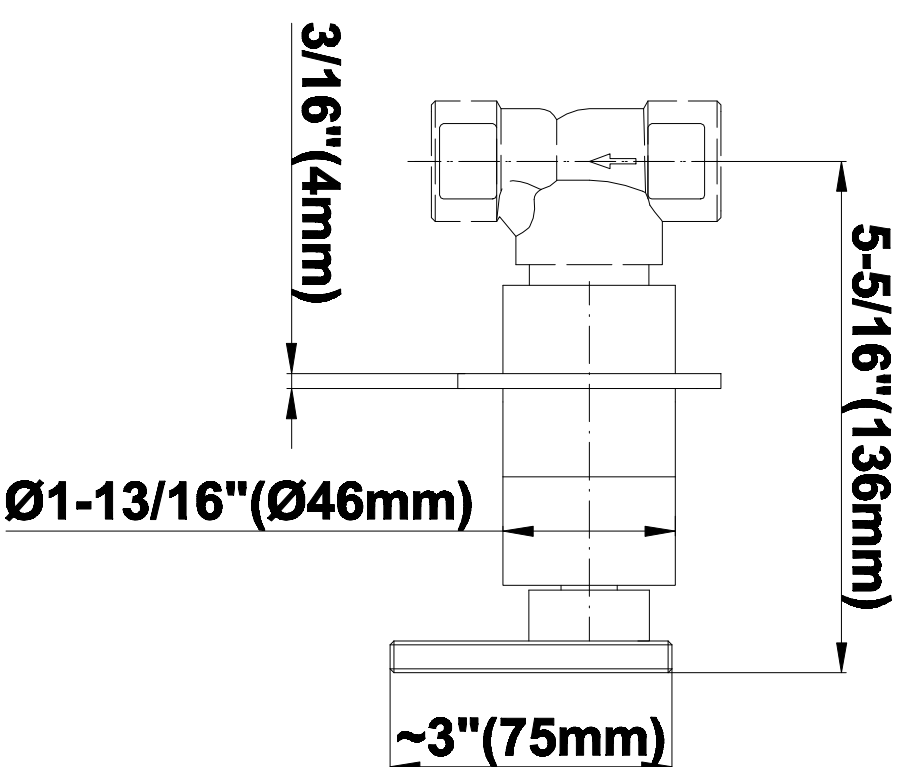

SHOWER
Contemporary Square
Thermostatic Set w/Body Sprays
& Handshower (Rough & Trim)
GC1.131A-LM31S

GRAFF[®]

Information

- 8" Rain Showerhead with 12" Ceiling-Mounted Shower Arm
- Flush-Mounted Swivel Body Sprays (3 pieces)
- Handshower Set w/Wall Bracket and Multi-function Handshower
- 3/4" Thermostatic Valve
- Stop/Volume Control Valves (3 pieces)
- Flow rates: showerhead \leq 1.8 max gpm, handshower \leq 1.5 max gpm, body sprays \leq 1.5 max gpm each
- Optional Extension Kit Available

Finishes

Polished
Chrome

Steelnox®
(Satin Nickel)

G-8095

SHOWER
8" Square Brass Showerhead
G-8438

GRAFF®

Information

- 1/4" thick
- 144 no-clog, easy-clean rubber spray nozzles
- Recommended use with ceiling shower arm
- Recommended for use at no more than 10 degrees tilt
- Showerhead flow rate ≤ 1.8 max gpm
- CALGreen

Finishes

Polished
Chrome

SteelInox®
(Satin Nickel)

G-8438

Aqua-Sense Collection
Contemporary 8" Square Showerhead

Product Features

- 1/4" thick
- 144 no-clog, easy-clean rubber spray nozzles
- Showerhead flow rate ≤ 1.8 max gpm