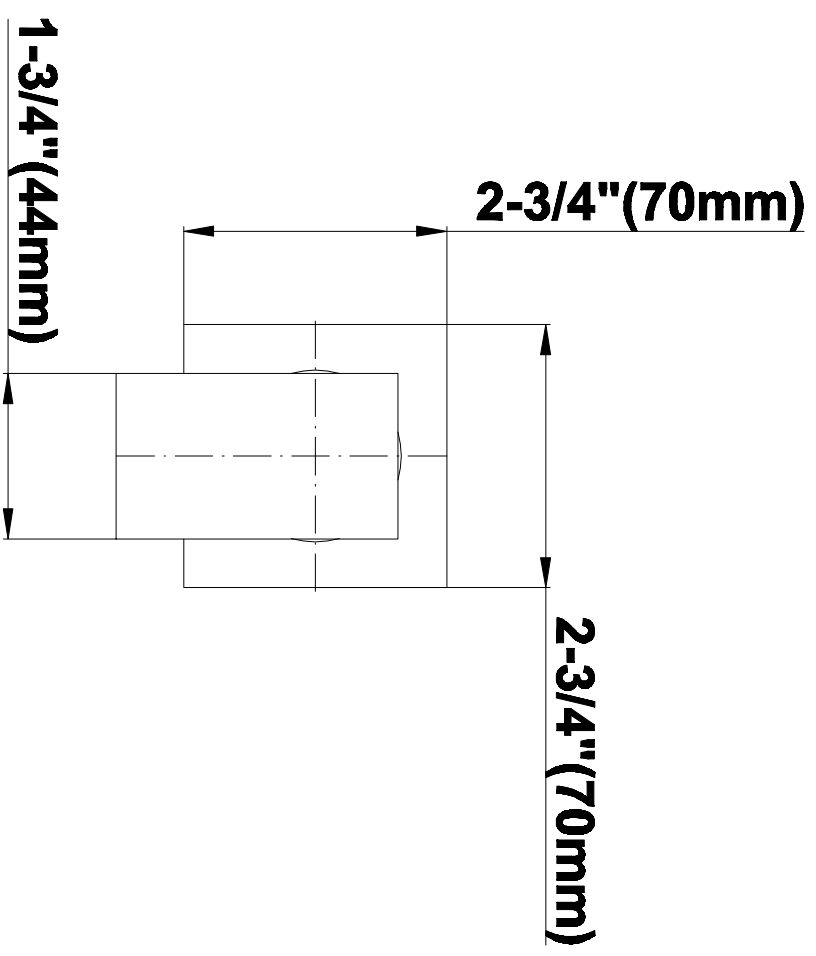

SHOWER
Contemporary Square
Thermostatic Set w/Body Sprays
& Handshower (Rough & Trim)
GC1.131A-LM31S

GRAFF[®]

Information

- 8" Rain Showerhead with 12" Ceiling-Mounted Shower Arm
- Flush-Mounted Swivel Body Sprays (3 pieces)
- Handshower Set w/Wall Bracket and Multi-function Handshower
- 3/4" Thermostatic Valve
- Stop/Volume Control Valves (3 pieces)
- Flow rates: showerhead \leq 1.8 max gpm, handshower \leq 1.5 max gpm, body sprays \leq 1.5 max gpm each
- Optional Extension Kit Available

Finishes

Polished
Chrome

Steelnox®
(Satin Nickel)

G-8095

SHOWER
8" Square Brass Showerhead
G-8438

GRAFF®

Information

- 1/4" thick
- 144 no-clog, easy-clean rubber spray nozzles
- Recommended use with ceiling shower arm
- Recommended for use at no more than 10 degrees tilt
- Showerhead flow rate ≤ 1.8 max gpm
- CALGreen

Finishes

Polished
Chrome

SteelInox®
(Satin Nickel)

G-8438

Aqua-Sense Collection
Contemporary 8" Square Showerhead

Product Features

- 1/4" thick
- 144 no-clog, easy-clean rubber spray nozzles
- Showerhead flow rate ≤ 1.8 max gpm