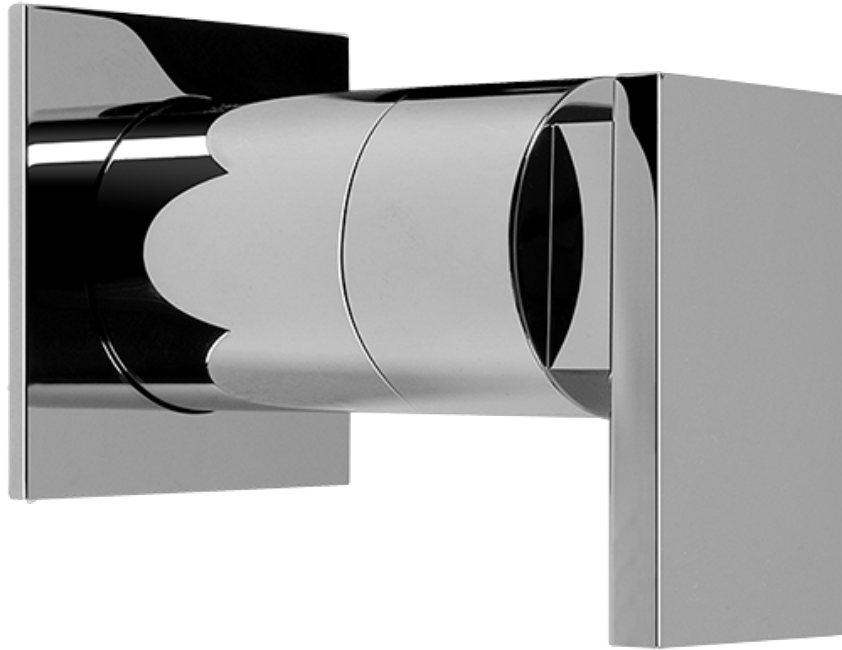

SHOWER
Contemporary Square
Thermostatic Set w/Body Sprays
& Handshower (Rough & Trim)
GC1.131A-LM31S

GRAFF[®]

Information

- 8" Rain Showerhead with 12" Ceiling-Mounted Shower Arm
- Flush-Mounted Swivel Body Sprays (3 pieces)
- Handshower Set w/Wall Bracket and Multi-function Handshower
- 3/4" Thermostatic Valve
- Stop/Volume Control Valves (3 pieces)
- Flow rates: showerhead \leq 1.8 max gpm, handshower \leq 1.5 max gpm, body sprays \leq 1.5 max gpm each
- Optional Extension Kit Available

Finishes

Polished
Chrome

Steelnox®
(Satin Nickel)

SHOWER
Solar/Structure SOLID Trim Plate
w/Handle
G-8041-LM31S-T

GRAFF®

Information

- Single metal handle
- Decorative trim plate
- Use with G-8000 or G-8005 thermostatic rough valve
- To complete package, you must order rough valve
- ADA

Finishes

Polished
Chrome

SteeInox®
(Satin Nickel)

SHOWER
Solar SOLID Trim Plate w/Handle
G-8095-LM31S-T

GRAFF®

Information

- Single metal handle
- Decorative trim plate
- Use with G-8070 or G-8075 thermostatic stop/volume control rough valve
- To complete package, you must order rough valve
- ADA

Finishes

Polished
Chrome

Steelnox®
(Satin Nickel)

G-8095

SHOWER
8" Square Brass Showerhead
G-8438

GRAFF®

Information

- 1/4" thick
- 144 no-clog, easy-clean rubber spray nozzles
- Recommended use with ceiling shower arm
- Recommended for use at no more than 10 degrees tilt
- Showerhead flow rate ≤ 1.8 max gpm
- CALGreen