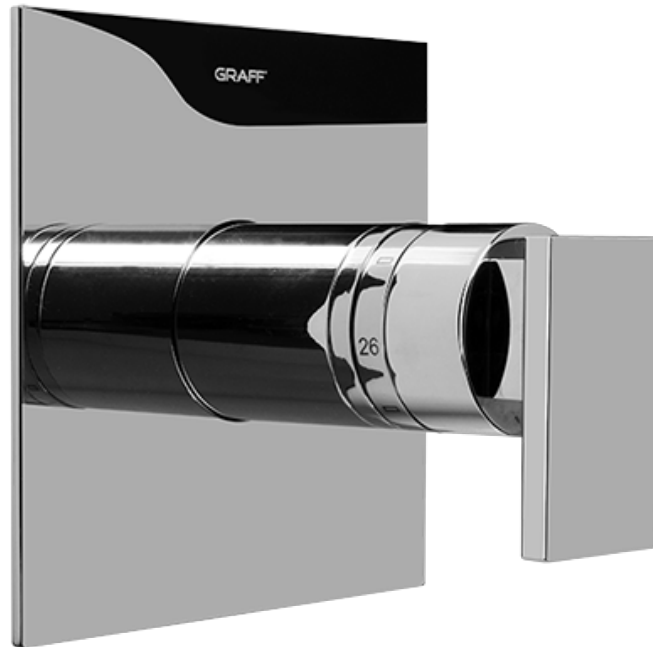

SHOWER
Contemporary Square
Thermostatic Set w/Body Sprays
& Handshower (Rough & Trim)
GC1.131A-LM31S

GRAFF[®]

Information

- 8" Rain Showerhead with 12" Ceiling-Mounted Shower Arm
- Flush-Mounted Swivel Body Sprays (3 pieces)
- Handshower Set w/Wall Bracket and Multi-function Handshower
- 3/4" Thermostatic Valve
- Stop/Volume Control Valves (3 pieces)
- Flow rates: showerhead \leq 1.8 max gpm, handshower \leq 1.5 max gpm, body sprays \leq 1.5 max gpm each
- Optional Extension Kit Available

SHOWER
Rough
G-8005

GRAFF®

Information

- 18.4 gpm @ 60 psi
- 3/4" universal inlets/outlets with female threads
- Built-in service stops
- Complete serviceability from front of all units
- Supplied with protective plastic cover
- Thermostatic valve uses a paraffin wax cartridge

Finishes

Polished
Chrome

Steelnox®
(Satin Nickel)

SHOWER
Solar/Structure SOLID Trim Plate
w/Handle
G-8041-LM31S-T

GRAFF®

Information

- Single metal handle
- Decorative trim plate
- Use with G-8000 or G-8005 thermostatic rough valve
- To complete package, you must order rough valve
- ADA

Finishes

Polished
Chrome

SteeInox®
(Satin Nickel)

SHOWER
Solar SOLID Trim Plate w/Handle
G-8095-LM31S-T

GRAFF®

Information

- Single metal handle
- Decorative trim plate
- Use with G-8070 or G-8075 thermostatic stop/volume control rough valve
- To complete package, you must order rough valve
- ADA