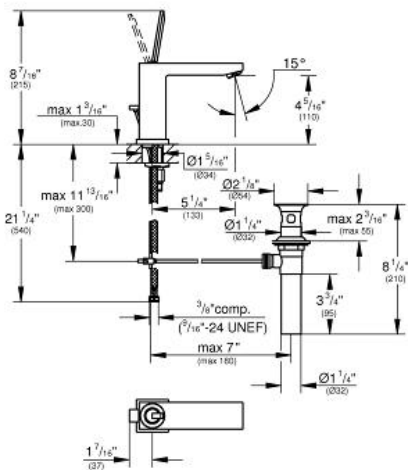

EUROCUBE JOY Single-Handle Bathroom Faucet M-Size

MODEL # 23659000

Pure Freude
an Wasser

Product Description:
EUROCUBE JOY
Single-Handle Bathroom Faucet M-Size

- Standard Specification:**
- Single hole installation
 - Metal lever handle
 - GROHE StarLight chrome finish
 - GROHE EcoJoy
 - GROHE QuickFix installation system
 - Includes waste-set drain assembly
 - Stainless steel flex lines

- Applicable Codes & Standards:**
- Energy Policy Act of 1992
 - NSF 61
 - ASME A112.18.1/CSA B125.1
 - US Federal and State material regulations
 - EPA WaterSense®
 - ICC/ANSI A117.1

Color:
□ 23659000 StarLight Chrome