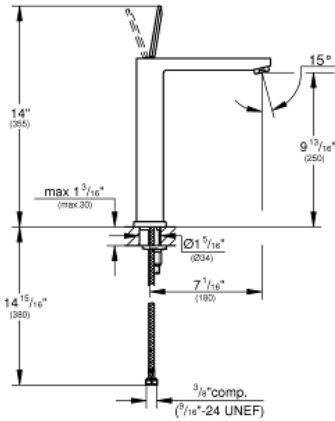

EUROCUBE JOY Single-handle Bathroom Faucet, XL-Size

MODEL # 23662000

Pure Freude
an Wasser

Product Description:
EUROCUBE JOY
Single-handle Bathroom Faucet, XL-Size

- Standard Specification:**
- Single hole installation
 - Metal lever handle
 - For free-standing bath sinks
 - **GROHE StarLight** chrome finish
 - **GROHE EcoJoy**
 - **GROHE QuickFix** installation system
 - Smooth body
 - Stainless steel flex lines