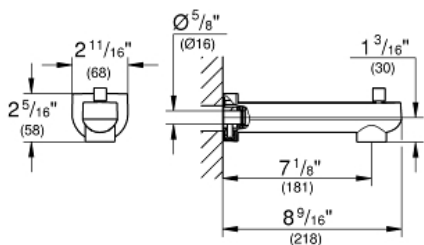

GROHE PLUS
Diverter Tub Spout
MODEL # 13407003

Pure Freude
an Wasser

GROHE

Product Description:
GROHE PLUS
Diverter Tub Spout

Standard Specification:

- 7.1" aerator reach
- 8.7" spout reach
- SlipFit installation
- Pull-up diverter activation
- **GROHE StarLight** chrome finish

Applicable Codes & Standards:

- Energy Policy Act of 1992
- ASME A112.18.1/CSA B125.1
- LOGO CEC

Color:

- 13407003 StarLight Chrome