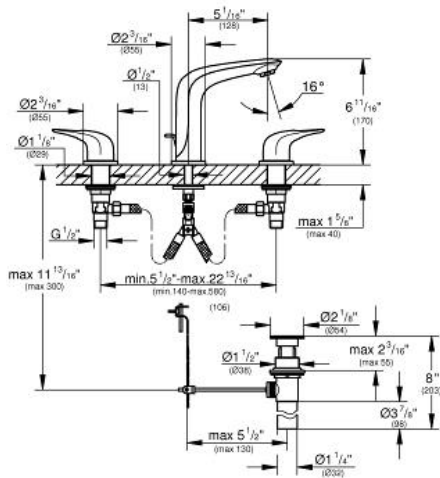

EUROSTYLE  
Three-hole basin mixer 1/2"  
S-Size

MODEL # 20486

Pure Freude an Wasser

GROHE America, Inc | 200 North Gary Avenue, Suite G, Roselle, IL 60172  
Phone: +1 (800) 444-7643 | Fax: +1 (800) 225-2778 | us-customerservice@grohe.com

**Product Description:**  
Three-hole basin mixer 1/2"  
S-Size

**Standard Specification:**

- Metal handles
- Ceramic cartridge
- **GROHE StarLight®** finish
- **GROHE EcoJoy®**
- 1 1/4" pop-up waste set
- Stainless Steel Braided Flexible Supplies
- Union nut with 7/16" drilling
- **GROHE QuickFix®** rapid installation system