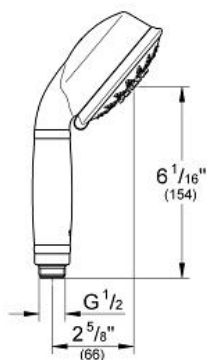

Product Description:
Hand shower 5 sprays

Standard Specification:

- 5 spray patterns: Wide Spray / Needle Jet / Rain / Massage / Champagne
- GROHE DreamSpray® perfect spray pattern
- GROHE StarLight® finish
- SpeedClean® anti-lime system
- Inner WaterGuide for a longer life
- Universal mounting system (fits all standard shower hoses)
- Max Flow Rate 2.5 gpm at 80 psi (9.5 L/min)

Applicable Codes & Standards:

- Energy Policy Act of 1992
- ASME A112.18.1/CSA B125.1

Color:

- 27125 000 chrome
- 27125 BE0 sterling / brilliant nickel
- 27125 EN0 brushed nickel
- 27125 ZB0 oil rubbed bronze