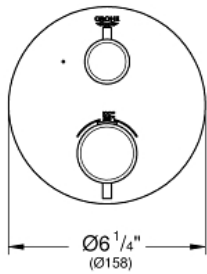

GROHTHERM  
Single Function 2-Handle  
Thermostatic Trim

MODEL # 24107000

Pure Freude  
an Wasser

GROHE

**Product Description:**

**GROHTHERM**

**Single Function 2-Handle Thermostatic Trim**

**Standard Specification:**

- Required rough-in-set sold separately (GROHE Rapido SmartBox 35 601 000)
- **GROHE TurboStat** Compact cartridge with wax thermoelement
- **GROHE StarLight** chrome finish
- Wall trim plate with GROHE QuickFix (Concealing mounting screws)
- Metal trim angle adjustable up to 6°
- Thermostatic temperature control with SafeStop at 100° F/38°C
- GROHE SafeStop Plus temperature limiter at 115° F/46° C
- Volume control with ceramic stop valve, 120°