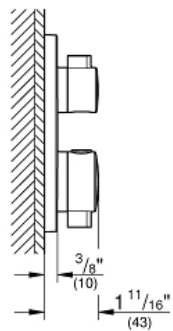

GROHTHERM  
Single Function 2-Handle  
Thermostatic Trim

MODEL # 24107000

Pure Freude  
an Wasser

GROHE

**Product Description:**

**GROHTHERM**

**Single Function 2-Handle Thermostatic Trim**

**Standard Specification:**

- Required rough-in-set sold separately (GROHE Rapido SmartBox 35 601 000)
- **GROHE TurboStat** Compact cartridge with wax thermoelement
- **GROHE StarLight** chrome finish
- Wall trim plate with GROHE QuickFix (Concealing mounting screws)
- Metal trim angle adjustable up to 6°
- Thermostatic temperature control with SafeStop at 100° F/38°C
- GROHE SafeStop Plus temperature limiter at 115° F/46° C
- Volume control with ceramic stop valve, 120°