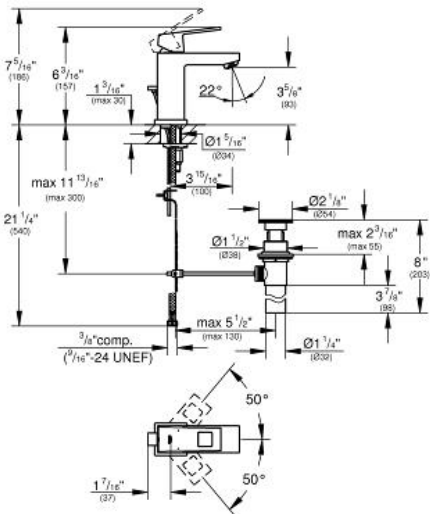

EUROCUBE Single-Handle Bathroom Faucet S-Size

MODEL # 2312900A

Pure Freude
an Wasser

Product Description:

EUROCUBE

Single-Handle Bathroom Faucet S-Size

Standard Specification:

- Single hole installation
- Metal lever handle
- **GROHE SilkMove** 1.1" (28 mm) ceramic cartridge
- Temperature limiter
- **GROHE StarLight** chrome finish
- **GROHE EcoJoy** technology for less water and perfect flow
- **GROHE QuickFix** installation system
- Flow control
- Includes waste-set drain assembly
- Stainless steel flex lines
- Max flow rate: 1.2 gpm (4.56 L/min)

Applicable Codes & Standards:

- Energy Policy Act of 1992
- NSF 61
- ASME A112.18.1/CSA B125.1
- US Federal and State material regulations
- EPA WaterSense®
- ICC/ANSI A117.1

Color:

- 2312900A StarLight Chrome