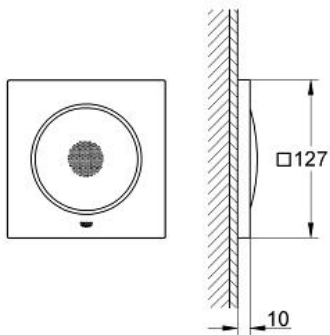

Product Description:

Standard Specification:

- 127 x 127 mm per module
- Full-range stereo speaker
- Consisting of:
 - 2 speakers with plug connections
 - Waterproof & corrosion protected
- **GROHE StarLight®** finish
 - Requires Sound Module Rough-In Set (29 073 000) for installation (sold separately)
- For detailed planning and product information please contact your local GROHE Customer Service