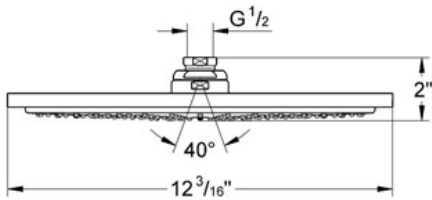

**Product Description:**  
Head shower 1 spray

**Standard Specification:**

- GROHE StarLight® finish
- Ø 12 1/4"
- GROHE DreamSpray® perfect spray pattern
- SpeedClean anti-lime system
- Suitable for instantaneous heater
- GROHE EcoJoy® 2.4 g flow limiter
- Metal
- Rain spray
- 1/2" Connection thread
- 20° swivel ball joint (± 20°)
- Max Flow Rate 2.5 gpm at 80 psi (9.5 L/min)

**Applicable Codes & Standards:**

- Energy Policy Act of 1992
- ASME A112.18.1/CSA B125.1

**Color:**

□ 27478 000 chrome