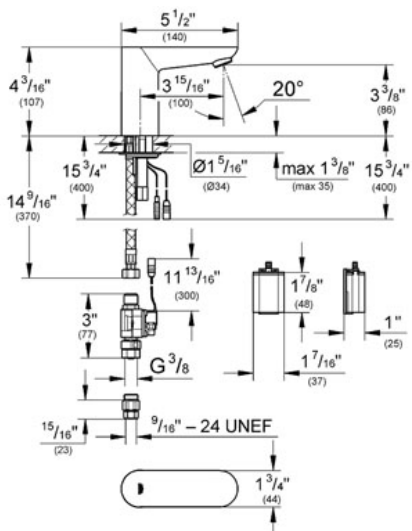

EUROECO COSMOPOLITAN E
1/2" Infra-red electronic bath
faucet without mixing device
MODEL # 36314

Pure Freude an Wasser

GROHE America, Inc | 200 North Gary Avenue, Suite G, Roselle, IL 60172
Phone: +1 (800) 444-7643 | Fax: +1 (800) 225-2778 | us-customerservice@grohe.com

Product Description:
1/2" Infra-red electronic bath faucet without mixing device

Standard Specification:

- GROHE StarLight® finish
- GROHE EcoJoy® technology for less water and perfect flow
- External battery
- Multi-stage battery status display
- With lithium battery 6 V DC, CR-P2
- Single hole installation
- Quick installation system
- 7 pre-set programs:
- 24/72 hours autoflush
- Safety stop after 60 sec.
- Additional functions by remote control:
- Time or user dependent
- Cleaning mode
- Adjustable flow time
- Adjustable reflection range by remote
- Activation of thermal disinfection for 3.5 or 11 min by hand
- Aerator 1 gallon/min
- 0.2 gallon per washing cycle
- For cold or premixed water solenoid valve
- Dirt strainer
- Flexible hose connection
- Non-return valve
- CE approved
- Flow rate 0.5 gpm