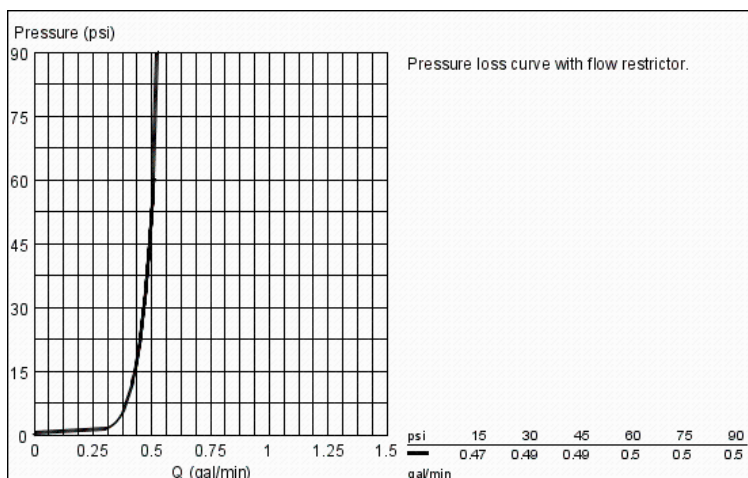

EUROECO COSMOPOLITAN E
1/2" Infra-red electronic bath
faucet without mixing device
MODEL # 36314

Pure Freude an Wasser

GROHE America, Inc | 200 North Gary Avenue, Suite G, Roselle, IL 60172
Phone: +1 (800) 444-7643 | Fax: +1 (800) 225-2778 | us-customerservice@grohe.com

Product Description:
1/2" Infra-red electronic bath faucet without mixing device

Standard Specification:

- GROHE StarLight® finish
- GROHE EcoJoy® technology for less water and perfect flow
- External battery
- Multi-stage battery status display
- With lithium battery 6 V DC, CR-P2
- Single hole installation
- Quick installation system
- 7 pre-set programs:
- 24/72 hours autoflush
- Safety stop after 60 sec.
- Additional functions by remote control:
- Time or user dependent
- Cleaning mode
- Adjustable flow time
- Adjustable reflection range by remote
- Activation of thermal disinfection for 3.5 or 11 min by hand
- Aerator 1 gallon/min
- 0.2 gallon per washing cycle
- For cold or premixed water solenoid valve
- Dirt strainer
- Flexible hose connection
- Non-return valve
- CE approved
- Flow rate 0.5 gpm