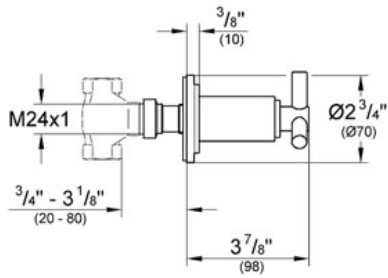

Product Description:
Volume Control Trim

Standard Specification:

- GROHE SilkMove®
- GROHE StarLight® finish
- For use with Rough-In Valve 29 273 or 29 274
- Atrio Trio spoke handle

Applicable Codes & Standards:

- Energy Policy Act of 1992
- ASME A112.18.1/CSA B125.1

Color:

- 19888 000 chrome
- 19888 EN0 Brushed Nickel