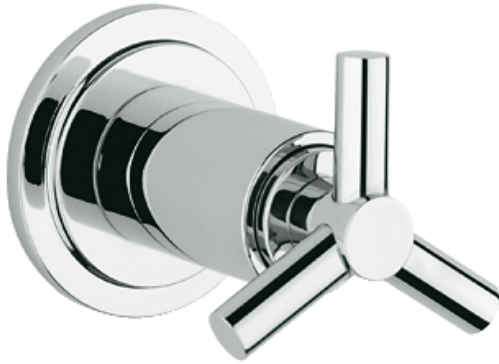

ATRIO
Volume Control Trim
MODEL # 19888

Pure Freude an Wasser

GROHE America, Inc | 200 North Gary Avenue, Suite G, Roselle, IL 60172
Phone: +1 (800) 444-7643 | Fax: +1 (800) 225-2778 | us-customerservice@grohe.com

Product Description:
Volume Control Trim

Standard Specification:

- GROHE SilkMove®
- GROHE StarLight® finish
- For use with Rough-In Valve 29 273 or 29 274
- Atrio Trio spoke handle

Applicable Codes & Standards:

- Energy Policy Act of 1992
- ASME A112.18.1/CSA B125.1

Color:

- 19888 000 chrome
- 19888 EN0 Brushed Nickel