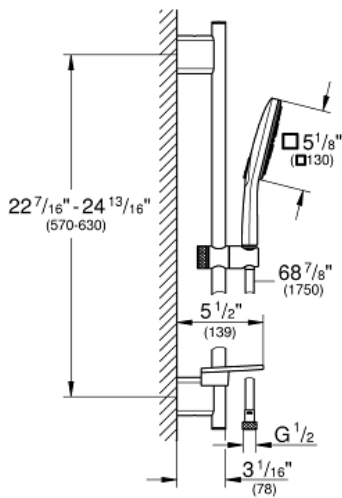

RAINSHOWER SMARTACTIVE  
130 CUBE  
Shower Set  
MODEL # 26585000

Pure Freude  
an Wasser

GROHE

**Product Description:**  
RAINSHOWER SMARTACTIVE 130 CUBE  
Shower Set

**Standard Specification:**

- Consisting of:
- Rainshower SmartActive 130 Cube Hand Shower (26 552)
- 24" Shower Bar (26 602)
- Rotaflex metal shower hose 69" (1750mm)
- GROHE EasyReach tray
- GROHE EcoJoy 1.75 gpm (6.6 l/min) flow limiter
- GROHE DreamSpray perfect spray pattern
- GROHE StarLight chrome finish
- GROHE QuickFix Plus adjustable distance between brackets for adaption to existing drilling holes
- GROHE TileFix adjustable depth on upper and lower bracket
- SpeedClean anti-lime system
- Inner WaterGuide for a longer life
- Twistfree to prevent hose from twisting

**Applicable Codes & Standards:**

- Energy Policy Act of 1992
- ASME A112.18.1/CSA B125.1
- EPA WaterSense®
- CalGreen
- LOGO CEC

**Color:**

- 26585000 StarLight Chrome