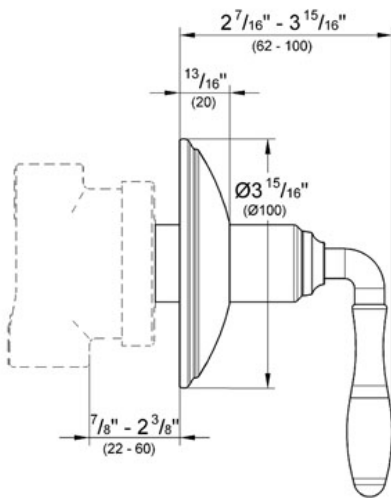

SEABURY 3-Way Diverter

MODEL # 19221

Pure Freude an Wasser

GROHE

GROHE America, Inc | 200 North Gary Avenue, Suite G, Roselle, IL 60172
Phone: +1 (800) 444-7643 | Fax: +1 (800) 225-2778 | us-customerservice@grohe.com

ADA

Product Description: 3-Way Diverter

Standard Specification:

- GROHE StarLight® finish
- Lever handle
- Set for final installation (for 29 712)
- Without concealed body
- Adjustable installation depth
- 7/8" - 2 3/8"

Applicable Codes & Standards:

- Energy Policy Act of 1992
- ASME A112.18.1/CSA B125.1
- ICC/ANSI A117.1

Color:

- ☐ 19221 000 chrome
- ☐ 19221 BE0 Sterling inf
- ☐ 19221 EN0 Brushed Nickel
- ☐ 19221 ZB0 Oil Rubbed
  Bronze