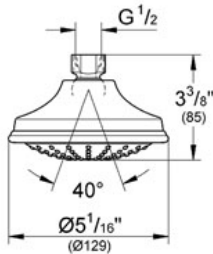

Product Description:

Head shower 1 spray

Standard Specification:

- GROHE StarLight® finish
- GROHE DreamSpray® perfect spray pattern
- GROHE EcoJoy® technology for less water and perfect flow
- SpeedClean anti-lime system
- Suitable for instantaneous heater
- Rain
- Rotating ball joint $\pm 20^\circ$
- 1/2" Connection thread
- Max Flow Rate 2.5 gpm at 80 psi (9.5 L/min)