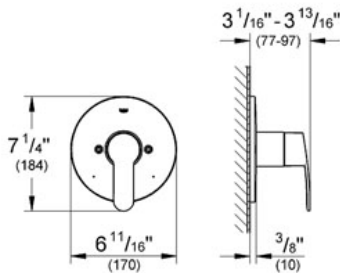

EUROSTYLE COSMOPOLITAN Pressure Balance Valve Trimset

MODEL # 19572

Pure Freude an Wasser

GROHE

GROHE America, Inc | 200 North Gary Avenue, Suite G, Roselle, IL 60172
Phone: +1 (800) 444-7643 | Fax: +1 (800) 225-2778 | us-customerservice@grohe.com

ADA

Product Description: Pressure Balance Valve Trimset

Standard Specification:

- Without concealed body
- Set for final installation for
- For use with Grohsafe Rough-In Valve 35 015 000
- Escutcheon with wall sealing