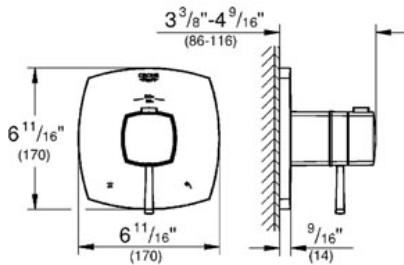

### Product Description:

Dual function thermostatic trim with control module

### Standard Specification:

- GROHE StarLight® finish
- GROHE TurboStat® technology
- For 2 shower outlet application with shower head and hand shower
- For use with GrohFlex™ universal rough-In box 35 026 000 sold separately
- Integrated volume control
- 2-way diverter function
- 1 axis operation
- 3.2 gpm at 45 psi (top outlet)
- 6.3 gpm at 45 psi
- Metal trim plate