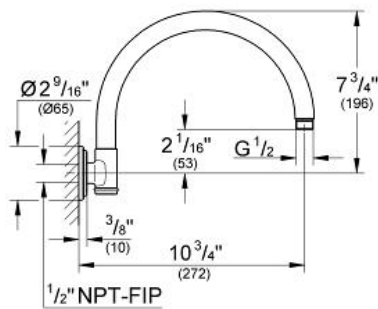

### Product Description: 10" Retro Shower Arm

#### Standard Specification:

- 1/2" NPT Male Threads
- Can be used with all Rainshower shower heads except Rainshower Jumbo
- **GROHE StarLight®** finish