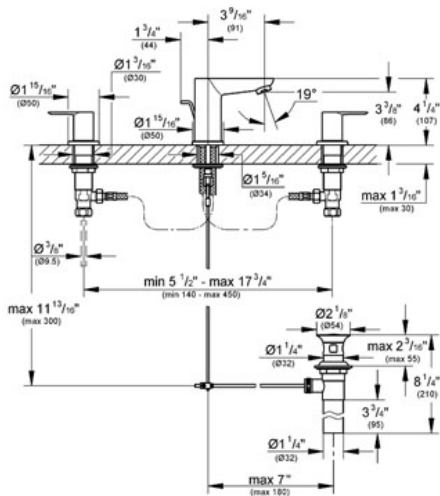

BAULOOP Three-hole basin mixer 1/2"

MODEL # 20225

Pure Freude an Wasser

GROHE

GROHE America, Inc | 200 North Gary Avenue, Suite G, Roselle, IL 60172
Phone: +1 (800) 444-7643 | Fax: +1 (800) 225-2778 | us-customerservice@grohe.com

Product Description: Three-hole basin mixer 1/2"

Standard Specification:

- Solid brass construction
- Metal lever
- Ceramic cartridge
- Spout with flow control
- 1 1/4" pop-up waste set
- Stainless Steel Braided Flexible Supplies
- Max Flow Rate 1.5 gpm (5.7 L/min)