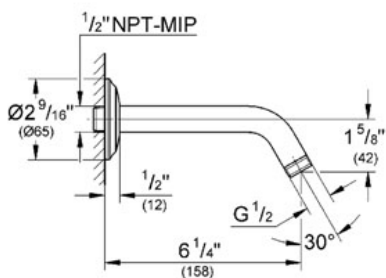

SEABURY
Shower Arm 6 1/4" NPT
MODEL # 27011

Pure Freude an Wasser

GROHE America, Inc | 200 North Gary Avenue, Suite G, Roselle, IL 60172
Phone: +1 (800) 444-7643 | Fax: +1 (800) 225-2778 | us-customerservice@grohe.com

Product Description:
Shower Arm 6 1/4" NPT

- Standard Specification:**
- GROHE StarLight® finish
 - Escutcheon
 - 1/2" Connection thread

- Applicable Codes & Standards:**
- ASME A112.18.1/CSA B125.1

- Color:**
- 27011 000 chrome
 - 27011 BE0 Sterling inf
 - 27011 EN0 Brushed Nickel
 - 27011 ZB0 Oil Rubbed Bronze