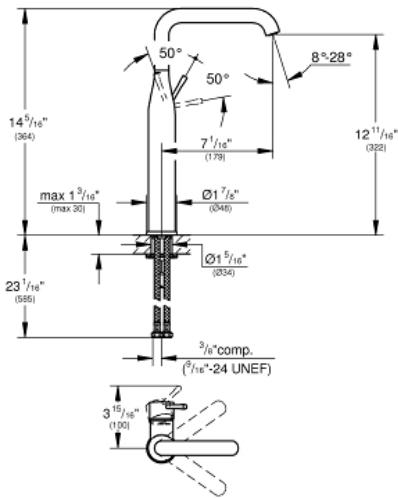

ESSENCE
Single-Hole Single-Handle Vessel
Bathroom Faucet XL-Size

MODEL # 2353800A

Pure Freude
an Wasser

GROHE

Product Description:

ESSENCE
Single-Hole Single-Handle Vessel Bathroom Faucet XL-Size

Standard Specification:

- Single hole installation
- **GROHE SilkMove** 1.1" (28 mm) ceramic cartridge
- With temperature limiter
- **GROHE EcoJoy** Mousseur 1.2 gpm
- **GROHE AquaGuide** adjustable flow control
- **GROHE StarLight** chrome finish
- Swivel Spout
- With stop restriction
- Smooth body
- Metal lever handle

- 2353800A StarLight Chrome