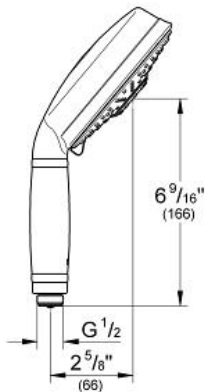

Product Description:
 Hand shower 3 sprays

Standard Specification:

- 3 adjustable sprays Rain / Jet / Pure
- 1/2" Connection thread
- GROHE EcoJoy® 2.4 g flow limiter
- GROHE StarLight® finish
- SpeedClean® anti-lime system
- Universal mounting system (fits all standard shower hoses)
- Max Flow Rate 2.5 gpm at 80 psi (9.5 L/min)

Applicable Codes & Standards:

- Energy Policy Act of 1992
- ASME A112.18.1/CSA B125.1

Color:

- 27129 000 chrome
- 27129 BE0 sterling / brilliant nickel
- 27129 EN0 brushed nickel