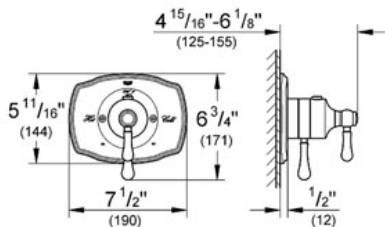

Product Description:

Dual function thermostatic trim with control module

Standard Specification:

- GROHE TurboStat® technology
- GROHE StarLight® finish
- GROHE SilkMove®
- For shower/tubs with non-diverter tub spout or for 2 shower outlet applications
- Integrated volume control
- 2-way diverter function
- For use with GrohFlex™ universal rough-in box 35 026 000 sold separately
- 6.3 gpm at 45 psi (bottom outlet)
- 3.2 gpm at 45 psi (top outlet)
- ABS trim plate