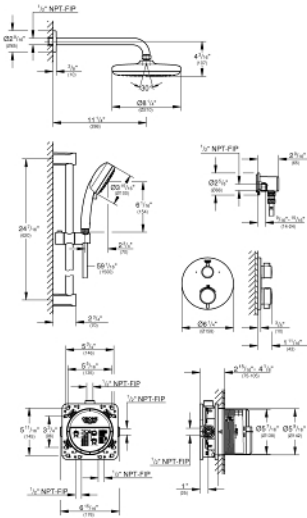

GROHTHERM CUBE
Shower Set with Tempesta 210
MODEL # 34745EN0

Pure Freude
an Wasser

Product Description:
GROHTHERM CUBE
Shower Set with Tempesta 210

Standard Specification:

- Grohtherm Round Dual Function 2-Handle Thermostatic Trim (24 133)
- GROHE Rapido SmartBox universal rough-in box, 1/2" (35 601)
- Tempesta 210 Showerhead, 1.75 gpm (26 409)
- Rainshower shower arm, 11-1/4" (286mm) (28 577)
- Tempesta Cosmopolitan hand shower, 2 sprays, 1.75 gpm (26 046)
- Tempesta Cosmopolitan shower rail, 24" (620mm) (27 521)
- Rotaflex Metal Longlife shower hose, 59" (1500mm) (28 417)
- Wall Union (28 627)

Applicable Codes & Standards:

- Energy Policy Act of 1992
- ASME A112.18.1/CSA B125.1
- EPA WaterSense®
- CalGreen
- LOGO CEC

Color:

- 34745EN0 Brushed Nickel InfinityFinish