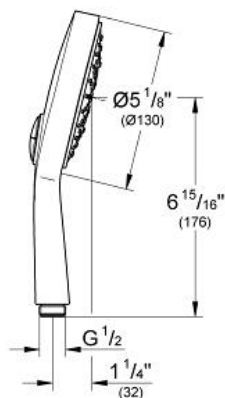

**Product Description:**  
**Hand Shower**

**Standard Specification:**

- GROHE Rain O2, Rain, • GROHE EcoJoy® 2.4 g flow limiter
- GROHE DreamSpray® perfect spray pattern
- GROHE One-click showering spray selection via push button
- GROHE StarLight® finish
- SpeedClean® anti-lime system
- Inner WaterGuide for a longer life
- Universal mounting system (fits all standard shower hoses)
- Suitable for instantaneous heater
- Max Flow Rate 2.5 gpm (9.5 L/min)
- Min. recommended pressure 15 psi

**Applicable Codes & Standards:**

- Energy Policy Act of 1992
- ASME A112.18.1/CSA B125.1

**Color:**

- 27664 000 chrome
- 27664 EN0 brushed nickel