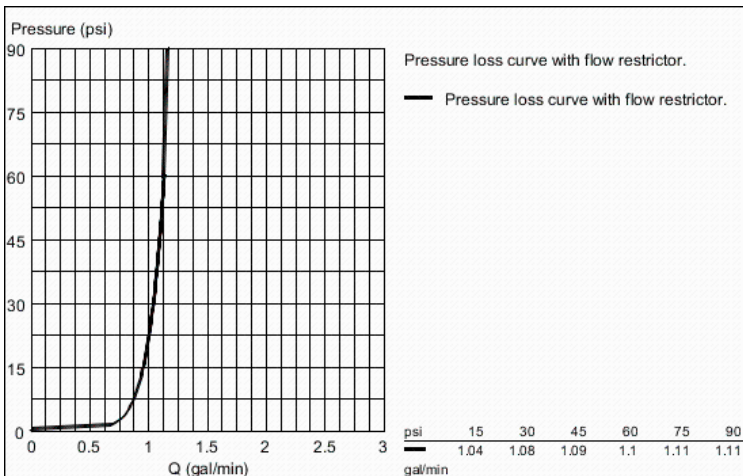

EUROCUBE 8" Widespread Two-Handle Bathroom Faucet S-Size

MODEL # 2037000A

Pure Freude
an Wasser

Product Description:

EUROCUBE

8" Widespread Two-Handle Bathroom Faucet S-Size

Standard Specification:

- Metal lever handle
- 1/2" (13mm) ceramic cartridge (90° turn)
- **GROHE StarLight** chrome finish
- **GROHE EcoJoy** technology for less water and perfect flow
- **GROHE QuickFix** installation system
- Spout with flow control
- Includes waste-set drain assembly
- Pressure resistant flexible connection hoses (between spout and side valves)
- 1/2" x 7/16" (13mm x 10.5mm) union nut
- Max flow rate: 1.2 gpm (4.56 L/min)

Applicable Codes & Standards:

- Energy Policy Act of 1992
- NSF 61
- ASME A112.18.1/CSA B125.1
- US Federal and State material regulations
- EPA WaterSense®
- ICC/ANSI A117.1

Color:

- 2037000A StarLight Chrome