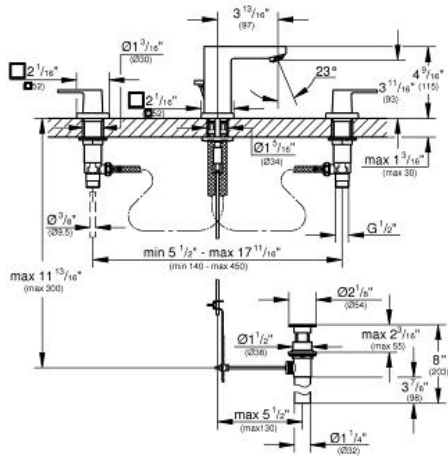

EUROCUBE 8" Widespread Two-Handle Bathroom Faucet S-Size

MODEL # 2037000A

Pure Freude
an Wasser

Product Description:

EUROCUBE

8" Widespread Two-Handle Bathroom Faucet S-Size

Standard Specification:

- Metal lever handle
- 1/2" (13mm) ceramic cartridge (90° turn)
- **GROHE StarLight** chrome finish
- **GROHE EcoJoy** technology for less water and perfect flow
- **GROHE QuickFix** installation system
- Spout with flow control
- Includes waste-set drain assembly
- Pressure resistant flexible connection hoses (between spout and side valves)
- 1/2" x 7/16" (13mm x 10.5mm) union nut
- Max flow rate: 1.2 gpm (4.56 L/min)

Applicable Codes & Standards:

- Energy Policy Act of 1992
- NSF 61
- ASME A112.18.1/CSA B125.1
- US Federal and State material regulations
- EPA WaterSense®
- ICC/ANSI A117.1

Color:

- 2037000A StarLight Chrome