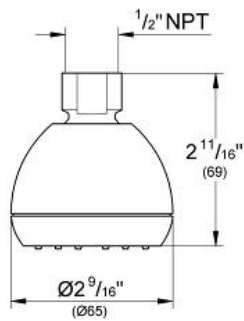

Product Description:
Head shower 1 spray

Standard Specification:

- Rain spray pattern
- 1/2" NPT Female Threads
- GROHE EcoJoy® 1.5 gpm flow restrictor
- GROHE StarLight® finish
- SpeedClean® anti-lime system