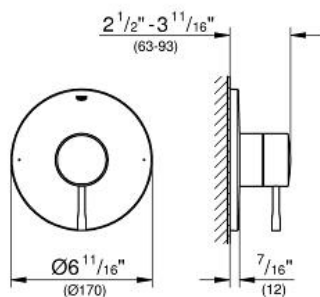

ESSENCE
Pressure Balance Valve Shower
Diverter Trim

MODEL # 19347001

Pure Freude
an Wasser

GROHE

ADA

C

Product Description:

ESSENCE

Pressure Balance Valve Shower Diverter Trim

Standard Specification:

- Final installation set for:
- Requires GrohFlex Universal Rough-In Box (35 026 000)
- **GROHE StarLight** chrome finish

Applicable Codes & Standards: