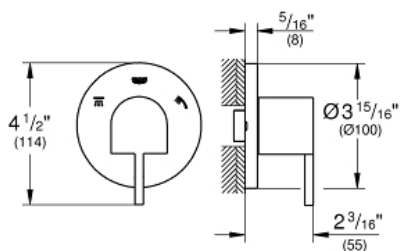

GROHE PLUS
3-Way Diverter Trim
MODEL # 29222EN3

Pure Freude
an Wasser

GROHE

Product Description:
GROHE PLUS
3-Way Diverter Trim

Standard Specification:

- For use with 3-way diverter rough-in valves (29 902) or (29 903)
- Without concealed body
- **GROHE StarLight** finish

Applicable Codes & Standards:

- ASME A112.18.1/CSA B125.1
- LOGO CEC

Color:

- 29222EN3 Brushed Nickel InfinityFinish