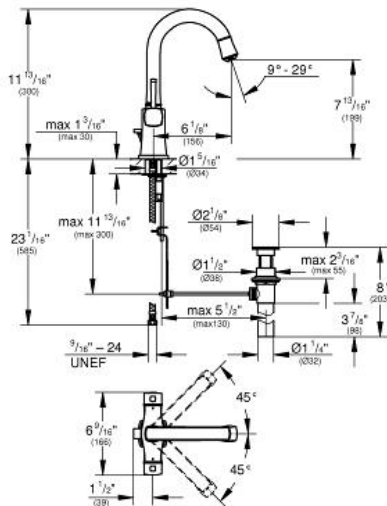

GRANDERA
Two-handle basin mixer, 1/2"
L-Size
MODEL # 21108

Pure Freude an Wasser

GROHE America, Inc | 200 North Gary Avenue, Suite G, Roselle, IL 60172
Phone: +1 (800) 444-7643 | Fax: +1 (800) 225-2778 | us-customerservice@grohe.com

Product Description:
Two-handle basin mixer, 1/2"
L-Size

Standard Specification:

- Single hole installation
- **GROHE StarLight®** finish
- **GROHE EcoJoy®** technology for less water and perfect flow
- Valves hot/cold with 1/2" cartridge (90°)
- **GROHE AquaGuide®** adjustable aerator 5.7 l/min
- Swivel Spout
- 1 1/4" pop-up waste set
- Stainless steel flex lines
- Max flow rate: 1.2 gpm (4.56 L/min)