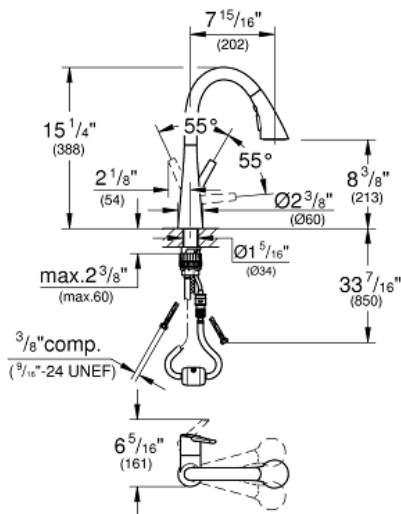

LADYLUX  
Single-Handle Kitchen Faucet  
MODEL # 30368002

Pure Freude  
an Wasser

GROHE

**Product Description:**  
**LADYLUX**  
**Single-Handle Kitchen Faucet**

**Standard Specification:**

- For bar sinks
- Single hole installation
- **GROHE StarLight** chrome finish
- **GROHE SilkMove** 1.4" (35 mm) ceramic cartridge
- GROHE Magnetic Docking guarantees easy retraction and smooth docking of the spray head back to the starting position
- Pull-out spray with 3 spray types
- Diverter: Laminar spray/SpeedClean shower jet/GROHE Blade spray (reduced water consumption by up to 70% and even stronger spray performance)
- Stop function - pause button to stop the water flow
- Automatic return to laminar spray
- Adjustable flow rate limiter
- Swivel Spout
- Check valve included to prevent backflow
- Stainless steel flex lines
- GROHE QuickFix Plus ultra fast and simple installation - no tools needed
- 1.75 gpm

**Applicable Codes & Standards:**

- Energy Policy Act of 1992
- NSF 61
- ASME A112.18.1/CSA B125.1
- US Federal and State material regulations
- LOGO CEC

**Color:**

- 30368002 StarLight Chrome