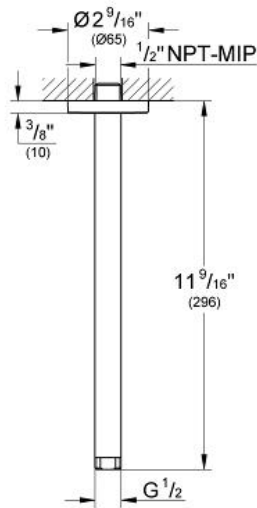

RAINSHOWER®
12" Ceiling Shower Arm

MODEL # 28492

Pure Freude an Wasser

GROHE America, Inc | 200 North Gary Avenue, Suite G, Roselle, IL 60172
Phone: +1 (800) 444-7643 | Fax: +1 (800) 225-2778 | us-customerservice@grohe.com

Product Description:
12" Ceiling Shower Arm

Standard Specification:

- Can be used with all Rainshower shower heads
- GROHE StarLight® finish

Applicable Codes & Standards:

- Energy Policy Act of 1992
- ASME A112.18.1/CSA B125.1

Color:

- 28492 000 chrome
- 28492 BE0 sterling / brilliant nickel
- 28492 EN0 brushed nickel
- 28492 KS0 velvet black
- 28492 LS0 Moon White, Yang White
- 28492 ZB0 oil rubbed bronze