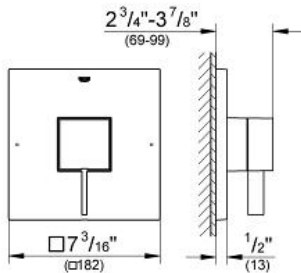

EUROCUBE Single Function Valve Trim Kit with Control Module

MODEL # 19924000

Pure Freude
an Wasser

ADA

Product Description:

EUROCUBE

Single Function Valve Trim Kit with Control Module

Standard Specification:

- For shower only or shower/tub with diverter applications
- Integrated bypass option when used with diverter tub spout
- Requires GrohFlex universal rough-in box (35 026 000) (sold separately)
- **GROHE SilkMove**
- **GROHE StarLight** chrome finish
- 6.1 gpm (23 l/min) at 45 psi