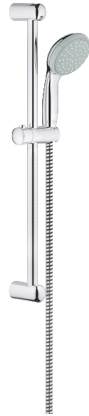

# NEW TEMPESTA 100 Shower rail set 2 sprays

MODEL # 26077

Pure Freude an Wasser

GROHE America, Inc | 200 North Gary Avenue, Suite G, Roselle, IL 60172  
Phone: +1 (800) 444-7643 | Fax: +1 (800) 225-2778 | us-customerservice@grohe.com

### Product Description: Shower rail set 2 sprays

Consisting of:

- Hand shower (26 047)
- 24" shower bar (27 523 000)
- Relaxaflex 69" hose (28 154)
- Max Flow Rate: 2.0 gpm

#### Color:

- 26077 000 chrome
- 26077 EN0 Brushed Nickel