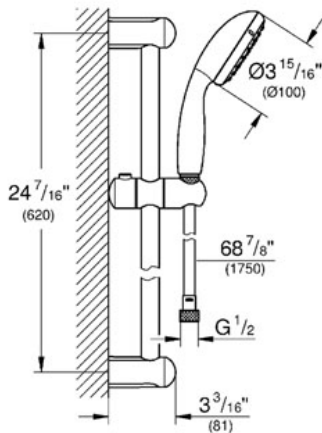

# NEW TEMPESTA 100 Shower rail set 2 sprays

MODEL # 26077

Pure Freude an Wasser

GROHE America, Inc | 200 North Gary Avenue, Suite G, Roselle, IL 60172  
Phone: +1 (800) 444-7643 | Fax: +1 (800) 225-2778 | us-customerservice@grohe.com

### Product Description: Shower rail set 2 sprays

Consisting of:

- Hand shower (26 047)
- 24" shower bar (27 523 000)
- Relaxaflex 69" hose (28 154)
- Max Flow Rate: 2.0 gpm