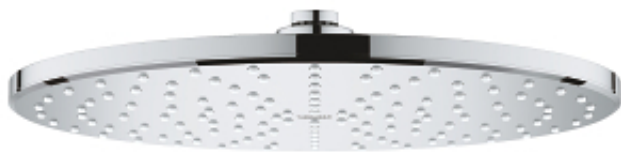

RAINSHOWER MONO 310
Shower Head 1 Spray

MODEL # 26569000

Pure Freude
an Wasser

GROHE

Product Description:
RAINSHOWER MONO 310
Shower Head 1 Spray

Standard Specification:

- GROHE PureRain
- Ball joint with turning angle $\pm 10^\circ$
- 1/2" Connection thread
- GROHE EcoJoy 1.75 gpm (6.6 l/min) flow limiter
- GROHE DreamSpray perfect spray pattern
- GROHE StarLight chrome finish
- SpeedClean anti-lime system

Applicable Codes & Standards:

- Energy Policy Act of 1992
- ASME A112.18.1/CSA B125.1
- EPA WaterSense®
- CalGreen
- LOGO CEC

Color:

- 26569000 StarLight Chrome